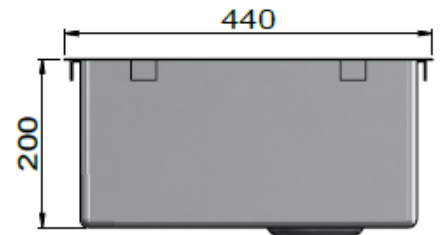

SPECIFICATIONS

DETAIL B