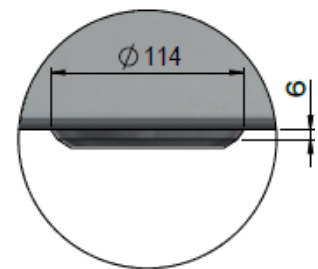

SPECIFICATIONS

DETAIL B