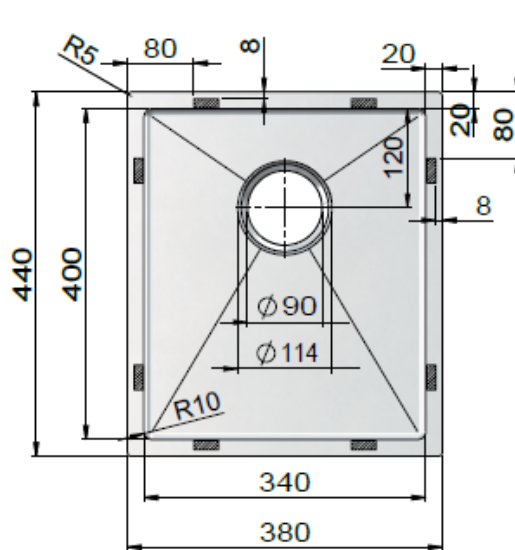

SPECIFICATIONS

DETAIL B