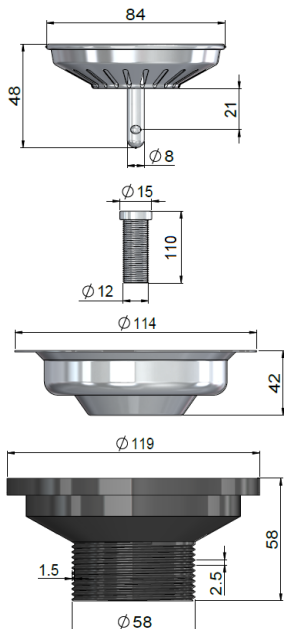

MKSP-S380440

KITCHEN SINK

lavello

by meir.

FEATURES

- Refer to the Meir website for warranty terms & conditions.
- Sink water capacity 23 L
- Stainless steel material.
- Nano coated finish.
- Strainer set is included.
- Includes the surface cut-out template.
- Suitable for thick surface top material. Top-mount or under-mount.
- See website for the Meir colour options.

CARE

- Do not install **sinks** using any form of acetone silicones.
- Do not apply physical items (such as tools) directly to the product.
- Never use house-hold abrasive cleaners.
- Clean using a mild washing soap solution.
- Check for any product defects before installation.
- Refer to the Installation Manual for correct installation.

STRAINER

SPECIFICATIONS