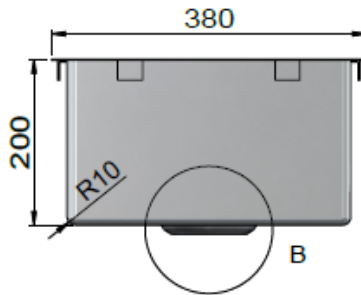

SPECIFICATIONS

DETAIL B