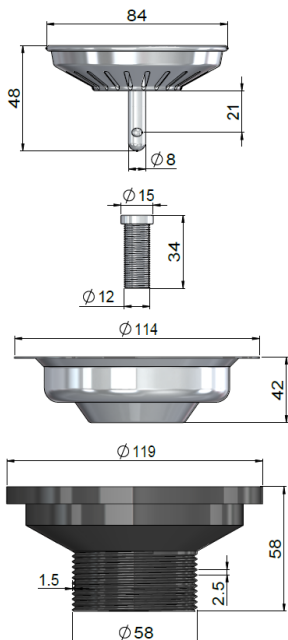

MKS(P)-D1160440D

KITCHEN SINK

lavello

by meir.

FEATURES

- Refer to the Meir website for warranty terms & conditions, and available finishes.
- Sink water capacity 27 L each bowl.
- Stainless steel material.
- Nano coated finish.
- Strainer set is included.
- Includes the surface cut-out template.
- Includes sound dampening technology.
- See website for the Meir colour options.

CARE

- Do not install **sinks** using any form of acetone silicones.
- Do not apply physical items (such as tools) directly to the product.
- Never use house-hold abrasive cleaners.
- Clean using a mild washing soap solution.
- Check for any product defects before installation.
- Refer to the Installation Manual for correct installation.

STRAINER

SPECIFICATIONS