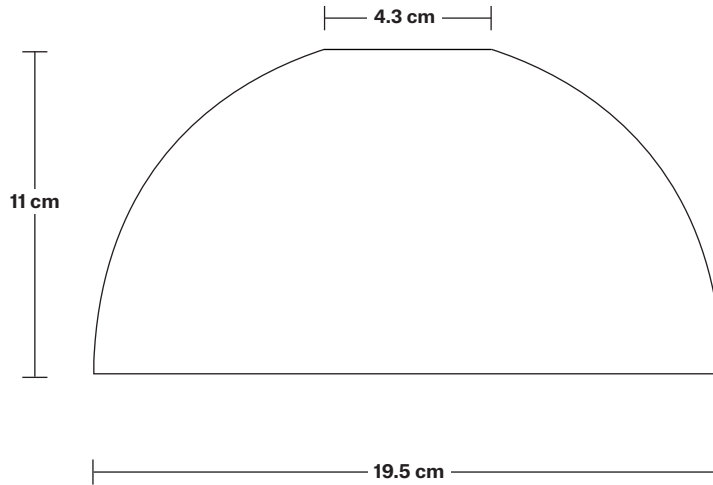

Wall mount screws not included.

DIMENSIONS

H: 118.1 cm x W: 19.5 cm x D: 19.5 cm

SHADE DIAMETER: 19.5 cm / 7.7"

SHADE HEIGHT: 11 cm / 4.3"

HOLDER DIAMETER: 6.3 cm / 2.5"

HOLDER HEIGHT: 11.1 cm / 4.3"

ROSE DIAMETER: 8.5 cm / 3.3"

Wall mount screws not included.

DIMENSIONS

H: 111.1 cm x W: 6.3 cm x D: 6.3 cm

HOLDER DIAMETER: 6.3 cm / 2.5"

HOLDER HEIGHT: 11.1 cm / 4.3"

ROSE DIAMETER: 8.5 cm / 3.3"

ROSE HEIGHT: 2 cm / 0.8"

INDUSTVILLE

19.5 cm

11 cm

4.3 cm

19.5 cm

Glass Dome - 8 Inch

SPECIFICATIONS

We meet all UK and EU lighting and safety regulations.

Our products are hand finished to ensure an authentic vintage look and therefore they may vary slightly from those shown in the images.

WEIGHT: 0.6 kg

INFORMATION

PRODUCT CODE: GL-D8-SO

FINISHES: Clear, Mocha.

DIMENSIONS

H: 11 cm x W: 19.5 cm x D: 19.5 cm

SHADE DIAMETER: 19.5 cm / 7.7"

SHADE HEIGHT: 11 cm / 4.3"