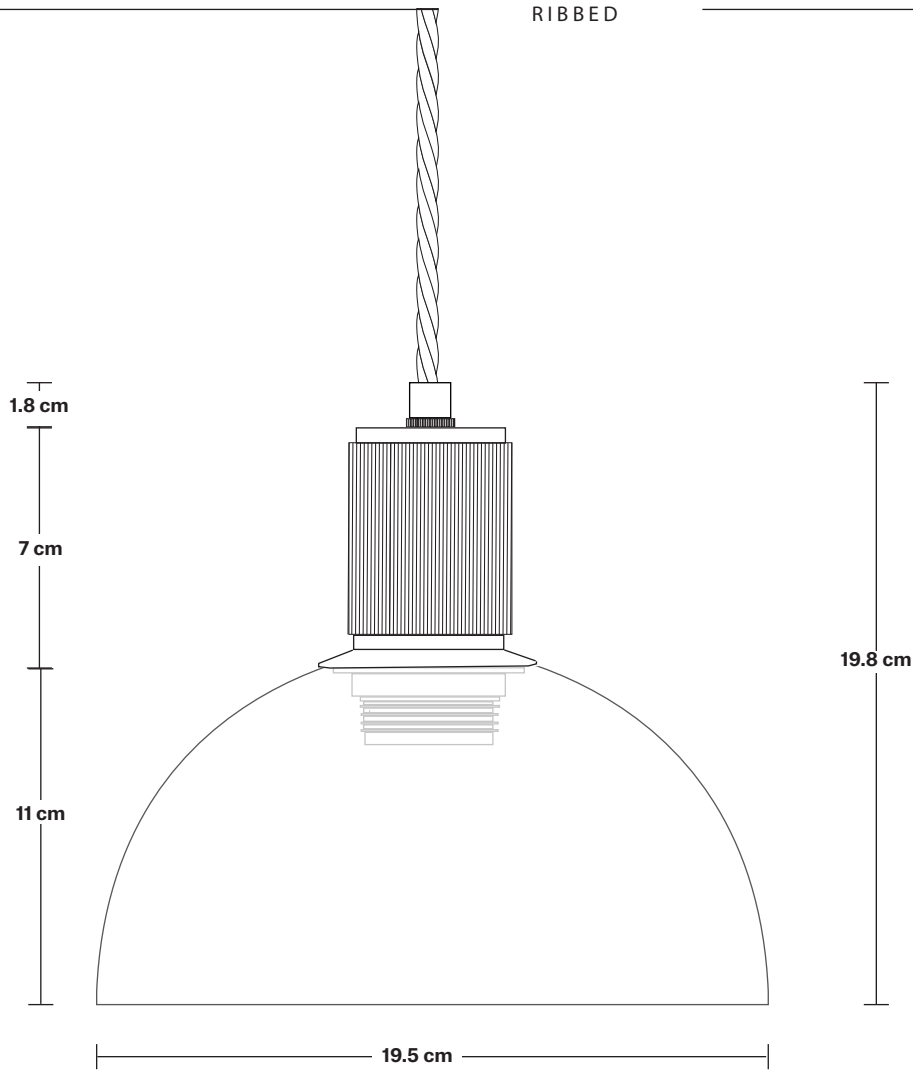

RIBBED

Ribbed Glass Dome Pendant - 8 Inch

SPECIFICATIONS

We meet all UK and EU lighting and safety regulations.

Our products are hand finished to ensure an authentic vintage look and therefore they may vary slightly from those shown in the images.

Bulb Required: Standard screw (E27) fitting, max 40W.

WEIGHT: 0.8 kg

INFORMATION

PRODUCT CODE: RI-GLDP8

FINISHES: Clear, Mocha.

HOLDER FINISHES: Bronze, Black, Brass.

FLEX: 1m Black Twisted Fabric Flex.

Ready to be installed, installation required.

Wall mount screws not included.

DIMENSIONS

H: 118.1 cm x W: 19.5 cm x D: 19.5 cm

SHADE DIAMETER: 19.5 cm / 7.7"

SHADE HEIGHT: 11 cm / 4.3"

HOLDER DIAMETER: 6.3 cm / 2.5"

HOLDER HEIGHT: 11.1 cm / 4.3"

ROSE DIAMETER: 8.5 cm / 3.3"

ROSE HEIGHT: 2 cm / 0.8"

INDUSTVILLE