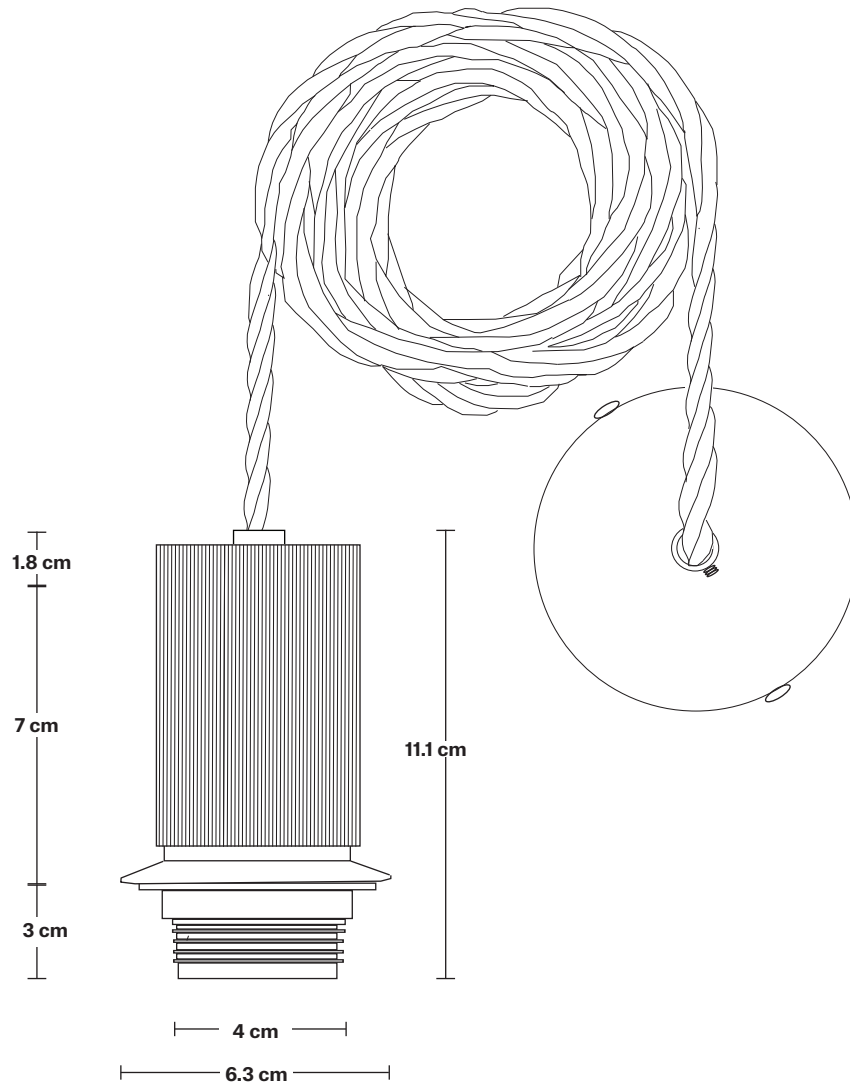

Wall mount screws not included.

DIMENSIONS

H: 118.1 cm x W: 19.5 cm x D: 19.5 cm

SHADE DIAMETER: 19.5 cm / 7.7"

SHADE HEIGHT: 11 cm / 4.3"

HOLDER DIAMETER: 6.3 cm / 2.5"

HOLDER HEIGHT: 11.1 cm / 4.3"

ROSE DIAMETER: 8.5 cm / 3.3"

ROSE HEIGHT: 2 cm / 0.8"

INDUSTVILLE

RIBBED

Ribbed Edison Cord Set ES E27 Bulb Holder

SPECIFICATIONS

We meet all UK and EU lighting and safety regulations.

Our products are hand finished to ensure an authentic vintage look and therefore they may vary slightly from those shown in the images.

Wall mount screws not included.

DIMENSIONS

H: 111.1 cm x W: 6.3 cm x D: 6.3 cm

HOLDER DIAMETER: 6.3 cm / 2.5"

HOLDER HEIGHT: 11.1 cm / 4.3"

ROSE DIAMETER: 8.5 cm / 3.3"

ROSE HEIGHT: 2 cm / 0.8"

INDUSTVILLE

19.5 cm

11 cm

4.3 cm

19.5 cm

Glass Dome - 8 Inch

SPECIFICATIONS

We meet all UK and EU lighting and safety regulations.

Our products are hand finished to ensure an authentic vintage look and therefore they may vary slightly from those shown in the images.