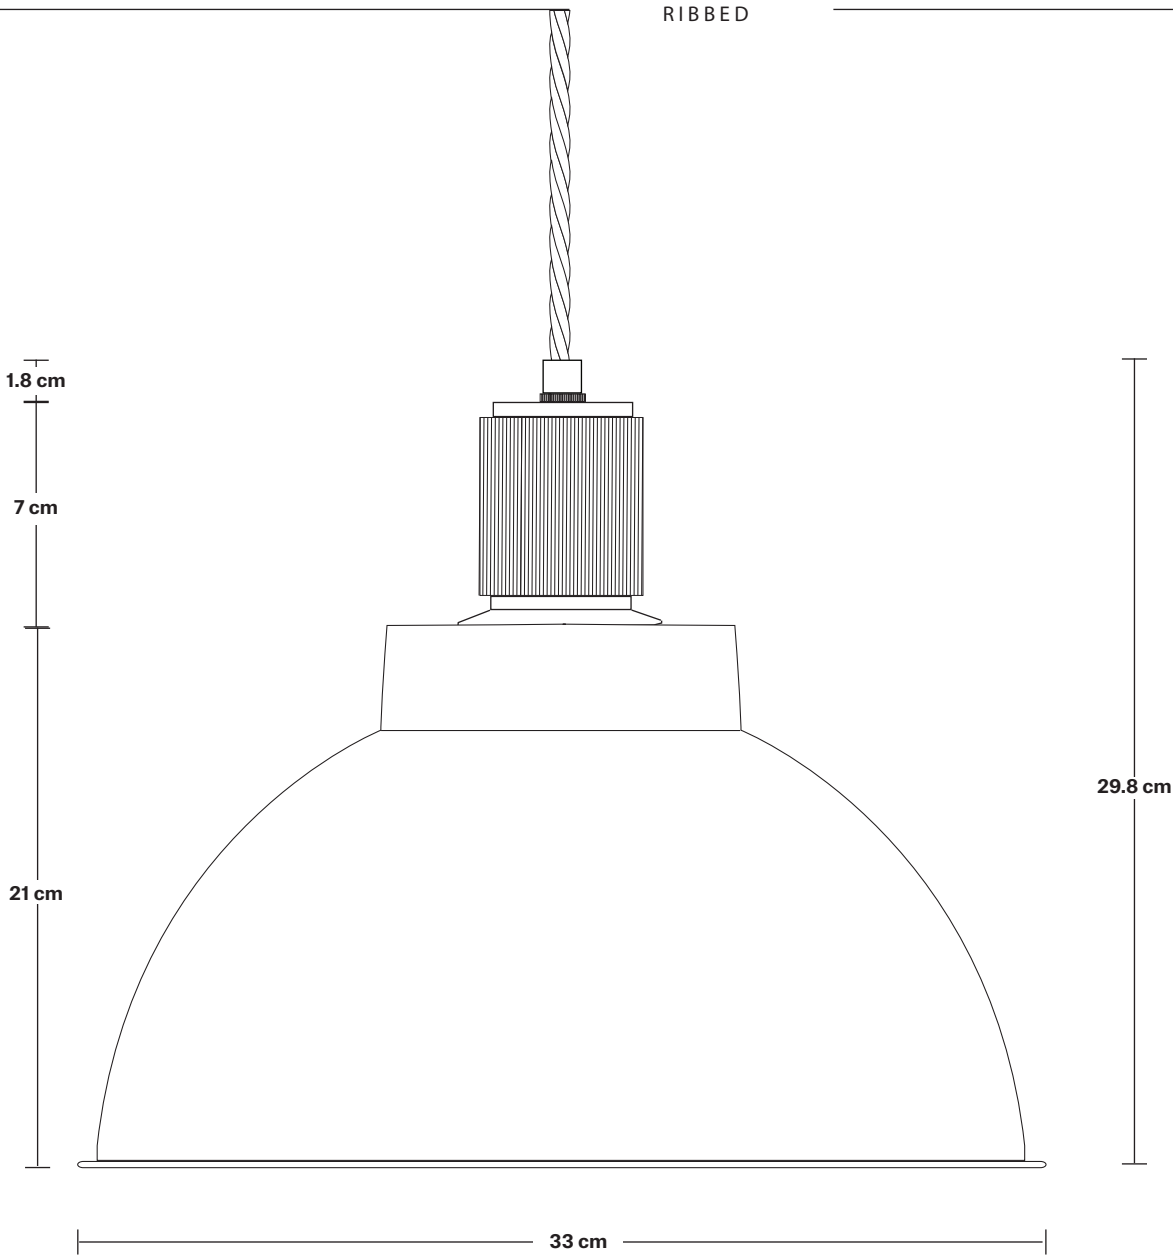

RIBBED

Ribbed Dome Pendant - 13 Inch

SPECIFICATIONS

We meet all UK and EU lighting and safety regulations.

Our products are hand finished to ensure an authentic vintage look and therefore they may vary slightly from those shown in the images.

Bulb Required: Standard screw (E27) fitting, max 40W.

WEIGHT: 1.39 kg

INFORMATION

PRODUCT CODE: RI-DP13

FINISHES: Black, Pewter, Brass, Pewter & Brass.

HOLDER FINISHES: Bronze, Black, Brass.

FLEX: 1m Black Twisted Fabric Flex.

Ready to be installed, installation required.

Wall mount screws not included.

DIMENSIONS

H: 126.8 cm x W: 33 cm x D: 33 cm

SHADE DIAMETER: 33 cm / 7.5"

SHADE HEIGHT: 21 cm / 4.13"

HOLDER DIAMETER: 6.3 cm / 2.5"

HOLDER HEIGHT: 11.1 cm / 4.3"

ROSE DIAMETER: 8.5 cm / 3.3"

ROSE HEIGHT: 2 cm / 0.8"

INDUSTVILLE