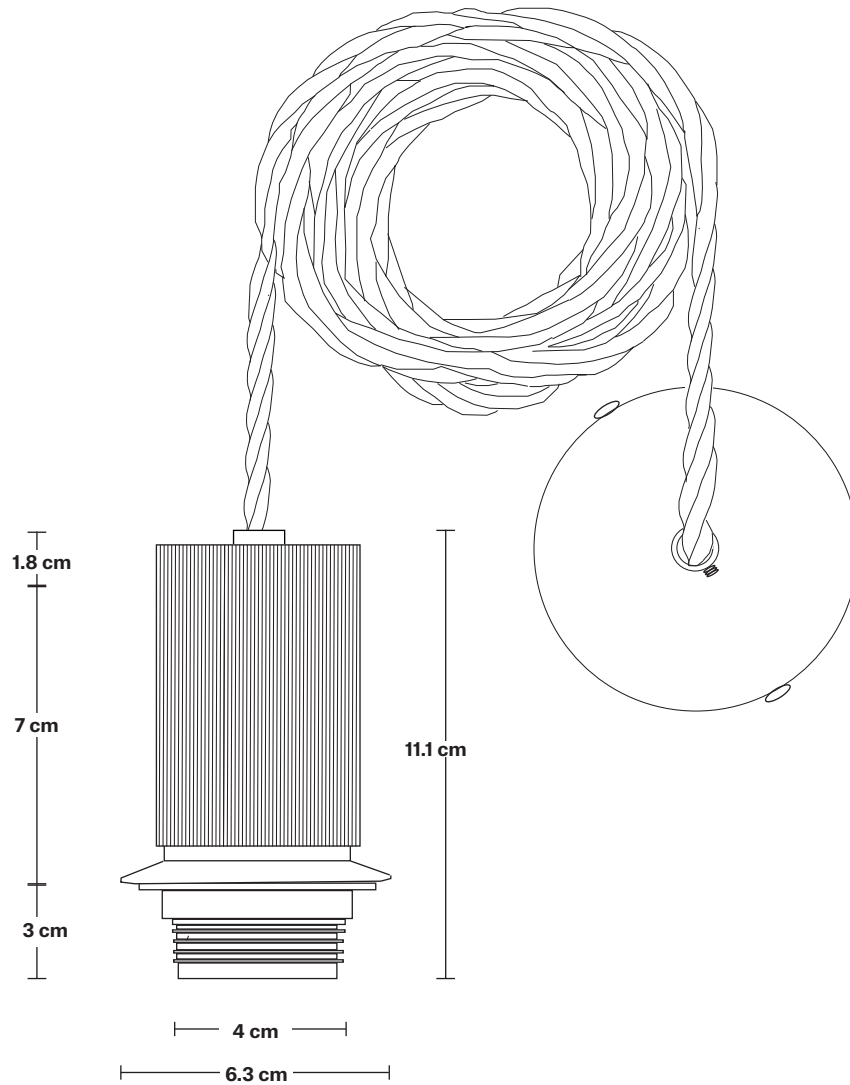

RIBBED

Ribbed Edison Cord Set ES E27 Bulb Holder

SPECIFICATIONS

We meet all UK and EU lighting and safety regulations.

Our products are hand finished to ensure an authentic vintage look and therefore they may vary slightly from those shown in the images.

Bulb Required: Standard screw (E27) fitting, max 40W.

WEIGHT: 0.3 kg

INFORMATION

PRODUCT CODE: RI-ECS

HOLDER FINISHES: Bronze, Black, Brass.

FLEX: 1m Black Twisted Fabric Flex.

Ready to be installed, installation required.

Wall mount screws not included.

DIMENSIONS

H: 111.1 cm x W: 6.3 cm x D: 6.3 cm

HOLDER DIAMETER: 6.3 cm / 2.5"

HOLDER HEIGHT: 11.1 cm / 4.3"

ROSE DIAMETER: 8.5 cm / 3.3"

ROSE HEIGHT: 2 cm / 0.8"

INDUSTVILLE