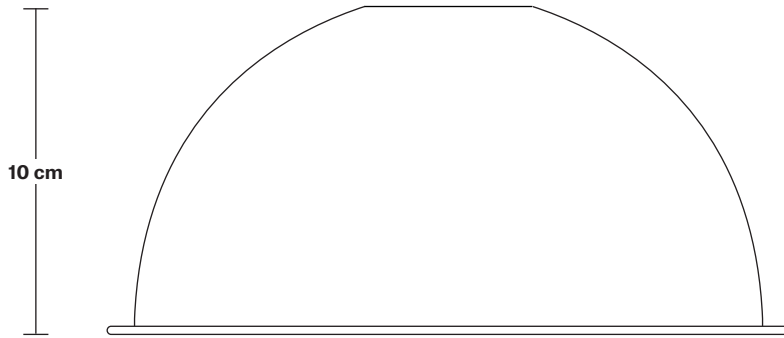

10 cm

Dome - 8 Inch

SPECIFICATIONS

We meet all UK and EU lighting and safety regulations.

Our products are hand finished to ensure an authentic vintage look and therefore they may vary slightly from those shown in the images.

WEIGHT: 0.4 kg

INFORMATION

PRODUCT CODE: D8-S0

FINISHES: Black, Pewter, Brass, Pewter & Brass, Copper, Pewter & Copper.

DIMENSIONS

H: 10 cm x W: 20 cm x D: 20 cm

SHADE DIAMETER: 20 cm / 7.9"

SHADE HEIGHT: 10 cm / 3.9"