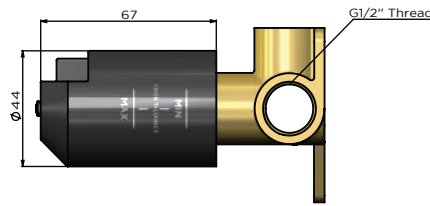

SPECIFICATIONS