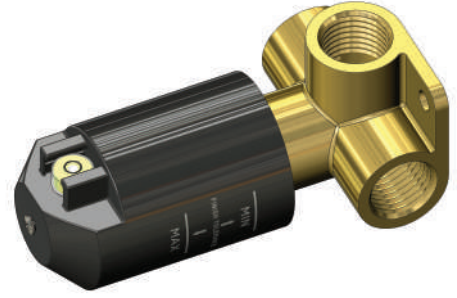

# MW13BDY

## WALL MIXER CONCEALED BODY

meir®

### FEATURES

- Refer to the Meir website for warranty terms & conditions, and available finishes
- Flow rate 18L p/m at 3 bar pressure.
- European components and cartridge
- Solid brass construction

### EXPLODED VIEW

Item No.	Part Name	Qty.
1	Body	1
2	Screw	1
3	Brass Sleeve	1
4	D35 Cartridge	1
5	Nut	1
6	Plastic Cover	1
7	Screw	1