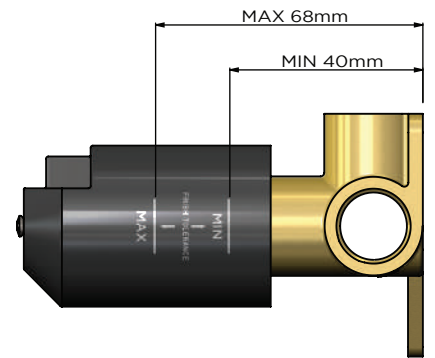

TOLERANCES