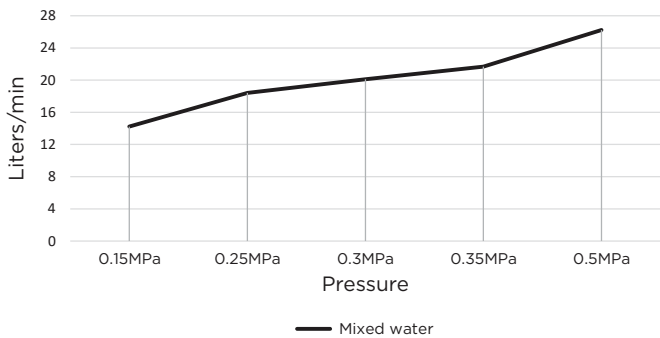

FLOW RATE GRAPH