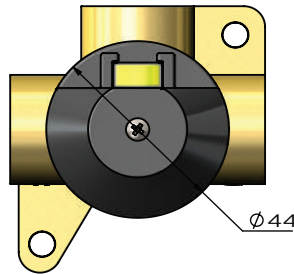

SPECIFICATIONS