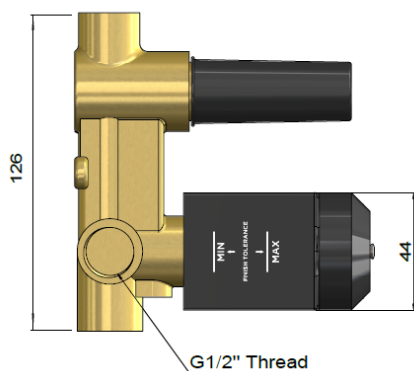

SPECIFICATIONS