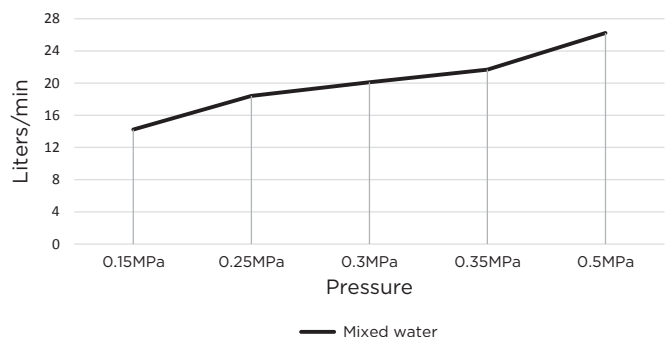

FLOW RATE GRAPH