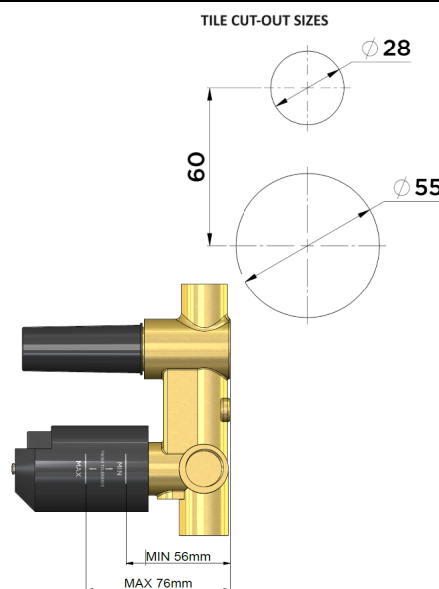

TOLERANCES