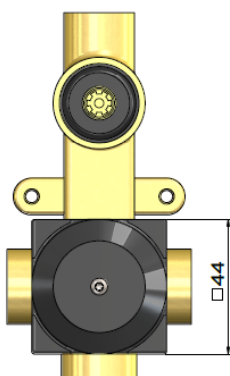

SPECIFICATIONS