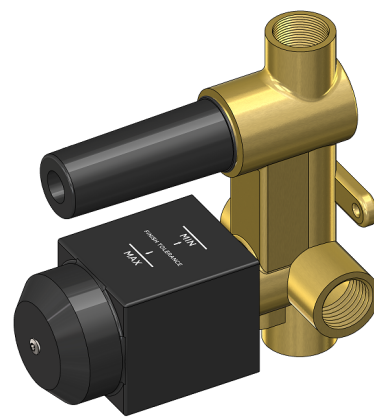

# MW27BDY

## WALL DIVERTER CONCEALED BODY

meir®

### FEATURES

- Refer to the Meir website for warranty terms & conditions, and available finishes
- Flow rate 18L p/m
- 2-way diverter
- European components and cartridge
- Solid brass construction