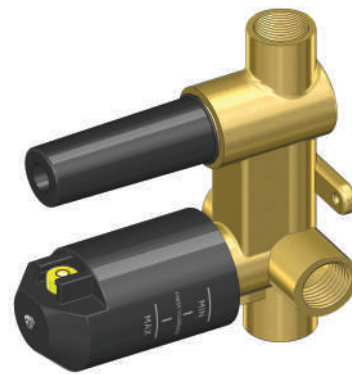

MW27BDY

WALL DIVERTER CONCEALED BODY

meir®

FEATURES

- Refer to the Meir website for warranty terms & conditions, and available finishes
- Flow rate 18L p/m
- 2-way diverter
- European components and cartridge
- Solid brass construction