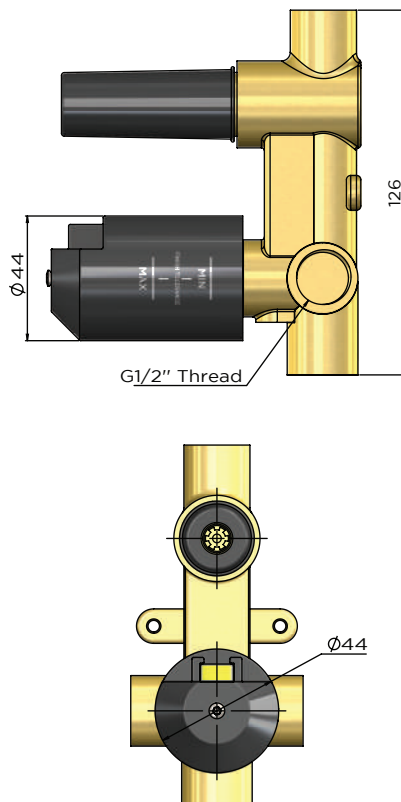

MW27BDY

WALL DIVERTER CONCEALED BODY

meir®

FEATURES

- Refer to the Meir website for warranty terms & conditions, and available finishes
- Flow rate 18L p/m
- 2-way diverter
- European components and cartridge
- Solid brass construction

SPECIFICATIONS

TOLERANCES

FLOW RATE GRAPH

CREDENTIALS

- Watermark AS/NZS 3718WMKA25013

EXPLODED VIEW