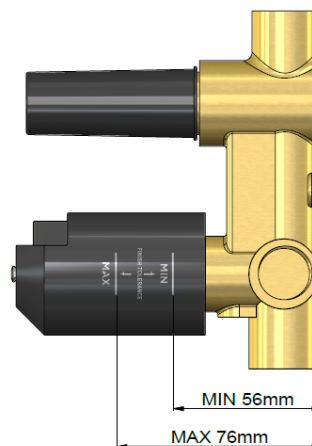

MW27BDY

WALL DIVERTER CONCEALED BODY

meir®

FEATURES

- Refer to the Meir website for warranty terms & conditions, and available finishes
- Flow rate 18L p/m
- 2-way diverter
- European components and cartridge
- Solid brass construction

SPECIFICATIONS

TOLERANCES

FLOW RATE GRAPH

CREDENTIALS

- Watermark AS/NZS 3718WMKA25013

EXPLODED VIEW