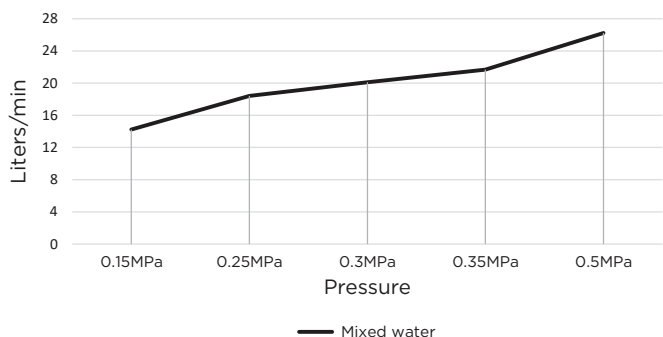

FLOW RATE GRAPH