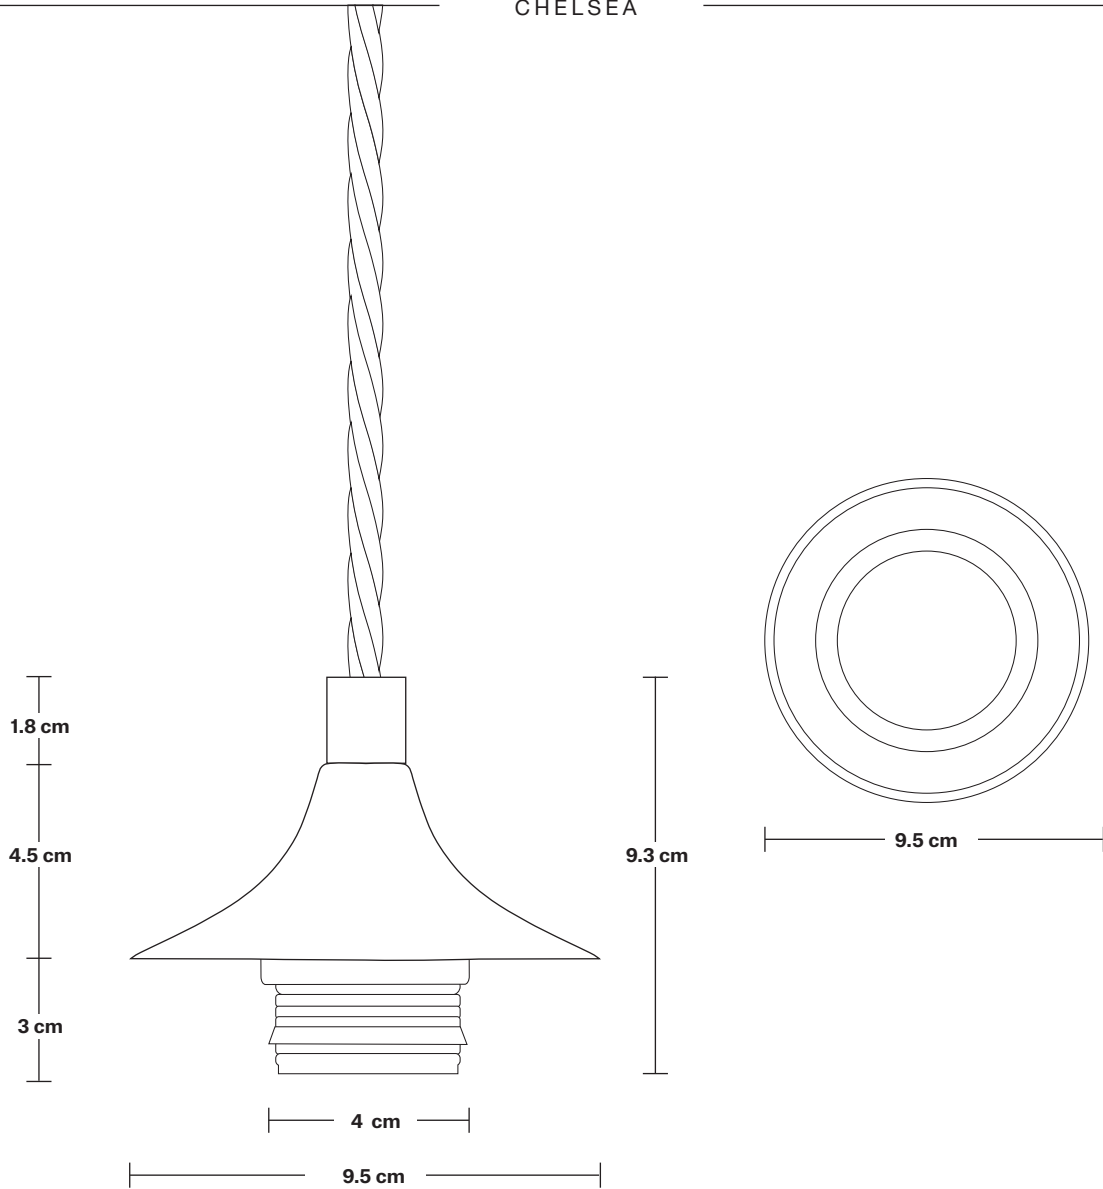

Ready to be installed, installation required.

Wall mount screws not included.

DIMENSIONS

H: 117.5 cm x W: 20 cm x D: 10 cm

SHADE DIAMETER: 20 cm / 7.9"

SHADE HEIGHT: 10 cm / 3.9"

HOLDER DIAMETER: 9.5 cm / 3.7"

HOLDER HEIGHT: 6 cm / 2.4"

ROSE DIAMETER: 7.8 cm / 3.1"

ROSE HEIGHT: 2 cm / 1.8"

Chelsea Cord Set ES E27 Bulb Holder

SPECIFICATIONS

We meet all UK and EU lighting and safety regulations.

Our products are hand finished to ensure an authentic vintage look and therefore they may vary slightly from those shown in the images.

Ready to be installed, installation required.

Wall mount screws not included.

DIMENSIONS

H: 110.3 cm x W: 9.3 cm x D: 9.5 cm

HOLDER DIAMETER: 9.5 cm / 3.7"

HOLDER HEIGHT: 9.3 cm / 3.6"

ROSE DIAMETER: 7.8 cm / 3.1"

ROSE HEIGHT: 2 cm / 1.8"

20 cm

4 cm

10 cm

Dome - 8 Inch

SPECIFICATIONS

We meet all UK and EU lighting and safety regulations.

Our products are hand finished to ensure an authentic vintage look and therefore they may vary slightly from those shown in the images.