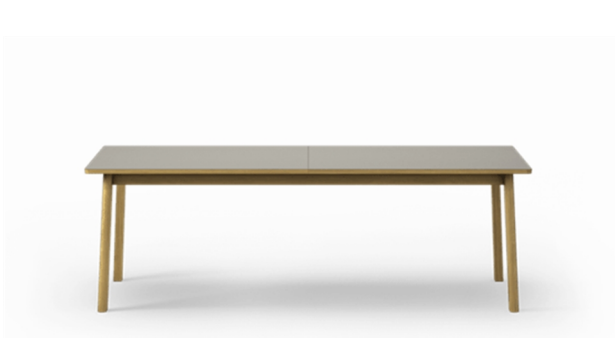

**Ana**

By Arde, 2018

<b>Model</b>	6491 - Ana dining table
<b>About</b>	Ana is a dining table with butterfly extension that unites timeless design, superb craftsmanship and agile functionality; making it the perfect choice for a multitude of uses - from family gatherings to business meetings.
<b>Product group</b>	Tables
<b>Measurements</b>	37.4" W x 70.87" - 110.24" L x 28.74" H
<b>Weight</b>	75 kg
<b>Materials</b>	Legs of solid wood. Table top of laminated chipboard with solid wood edges, and topped with Fenix nano laminate. Butterfly extension mechanism automatically hides the extension leaves under the table top when not in use. Butterfly extension mechanism of steel and plastic.
<b>Test &amp; certificates</b>	EN 15372:2016 (L1)
<b>Guarantee</b>	Fredericia Furniture A/S offers a 7 year guarantee against manufacturing defects in standard products (materials and construction). Wear and damage to covers, surface treatment, inappropriate use and the like are not covered by the warranty.
<b>Download</b>	<a href="#">Click here to download images, architect files at our partner portal.</a>

**DRAWING**

**TABLE TOPS**

ALMOND  
NANO  
LAMINATE

WHITE NANO  
LAMINATE

**WOOD / METAL FRAME**

OAK SOAP

SMOKED OAK  
OIL STAINED