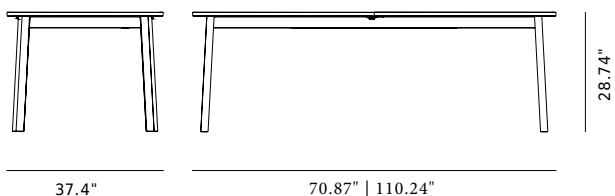

DRAWING

TABLE TOPS

WOOD / METAL FRAME