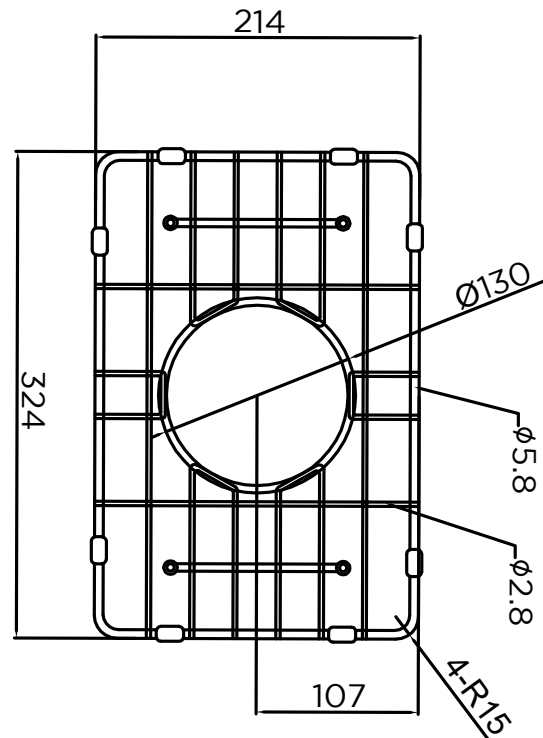

GRID-09

LAVELLO PROTECTION GRID

lavello

by meir.

FEATURES

- Pairs with kitchen sink MKSP-S322222.
- Refer to the Meir website for warranty terms & conditions, and available finishes.
- Stainless steel material.
- Durable
- Matches the Meir sink range.
- See website for the Meir colour options.

SPECIFICATIONS

1 piece