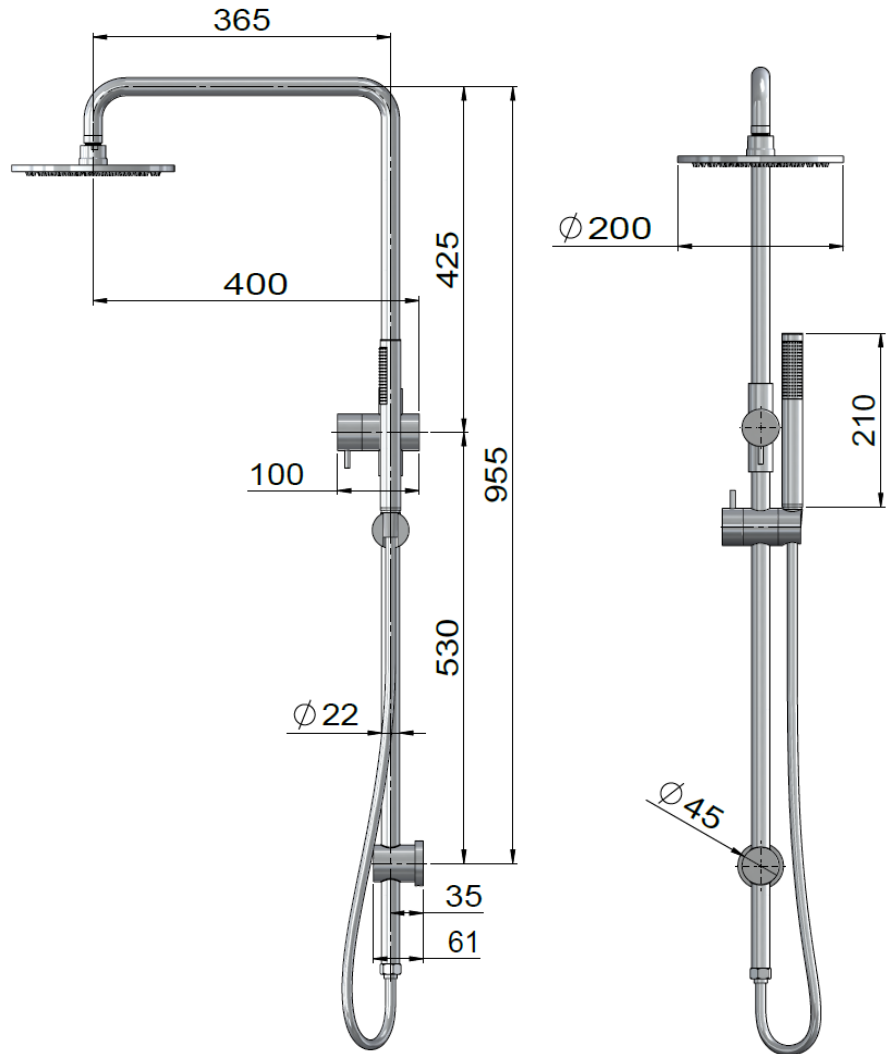

CREDENTIALS

SPECIFICATIONS