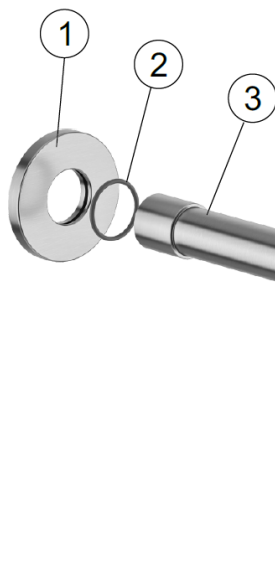

### EXPLODED VIEW

NO.	Part Name
1	Back plate
2	O-ring
3	Shower arm