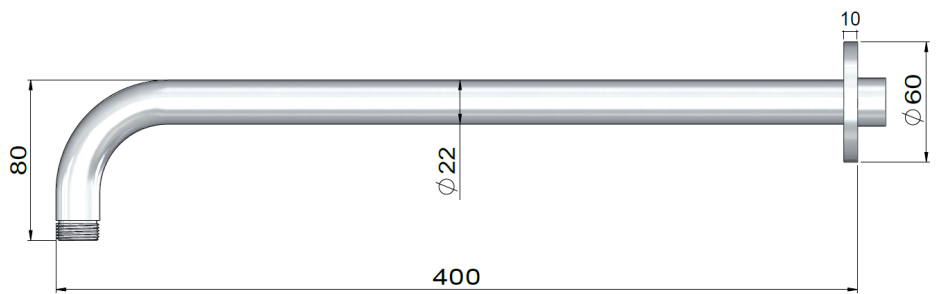

CREDENTIALS

- WaterMark