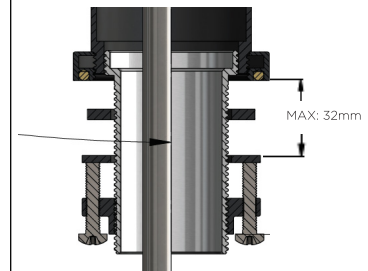

MB04-R2

BASIN MIXER

meir®

HANDLE VARIANTS

Paddle: MB04PD-R2

Pinless: MB04PN-R2

FEATURES

- Refer to the Meir website for warranty terms & conditions, and available finishes.
- Flow rate 5L p/m at 3 bar pressure.
- European ceramic cartridge
- Solid brass construction
- Box weight 1.9 KG

SPECIFICATIONS

TOLERANCES

Surface Tolerance

Hole Diameter
MIN: 34mm MAX: 42mm

FLOW RATE GRAPH

CREDENTIALS

- WaterMark AS/NZS 3718:2005
- 5-star WELS rated
- 6 litres p/minute
- WELS registration No: T37609

EXPLODED VIEW