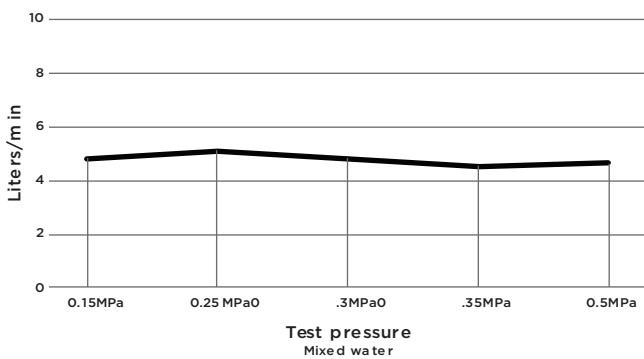

MB04-R2

BASIN MIXER

meir®

HANDLE VARIANTS

Paddle: MB04PD-R2

Pinless: MB04PN-R2

FEATURES

- Refer to the Meir website for warranty terms & conditions, and available finishes.
- Flow rate 5L p/m at 3 bar pressure.
- European ceramic cartridge
- Solid brass construction
- Box weight 1.9 KG

SPECIFICATIONS

TOLERANCES

Surface Tolerance

Hole Diameter
MIN: 34mm MAX: 42mm

FLOW RATE GRAPH

CREDENTIALS

- WaterMark AS/NZS 3718:2005
- 5-star WELS rated
- 6 litres p/minute
- WELS registration No: T37609

EXPLODED VIEW