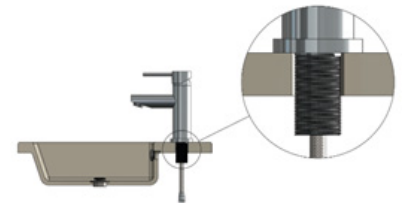

MB04-R2

BASIN MIXER

meir®

HANDLE VARIANTS

Paddle: MB04PD-R2

Pinless: MB04PN-R2

FEATURES

- Refer to the Meir website for warranty terms & conditions, and available finishes.
- Flow rate 5L p/m at 3 bar pressure.
- European ceramic cartridge
- Solid brass construction
- Box weight 1.9 KG

SPECIFICATIONS

TOLERANCES

Surface Tolerance

Hole Diameter
MIN: 34mm MAX: 42mm

FLOW RATE GRAPH

CREDENTIALS

- WaterMark AS/NZS 3718:2005
- 5-star WELS rated
- 6 litres p/minute
- WELS registration No: T37609

EXPLODED VIEW