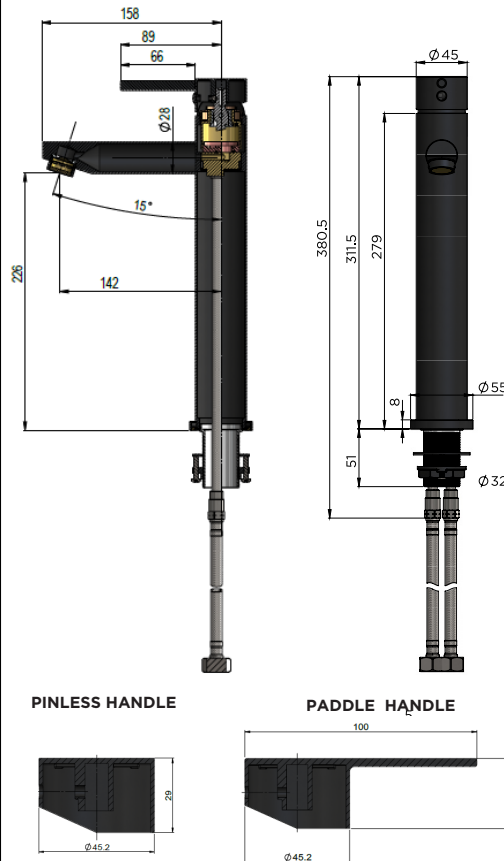

MB04-R2

BASIN MIXER

meir®

HANDLE VARIANTS

Paddle: MB04PD-R2

Pinless: MB04PN-R2

FEATURES

- Refer to the Meir website for warranty terms & conditions, and available finishes.
- Flow rate 5L p/m at 3 bar pressure.
- European ceramic cartridge
- Solid brass construction
- Box weight 1.9 KG

SPECIFICATIONS

TOLERANCES

Surface Tolerance

Hole Diameter
MIN: 34mm MAX: 42mm

FLOW RATE GRAPH

CREDENTIALS

- WaterMark AS/NZS 3718:2005
- 5-star WELS rated
- 6 litres p/minute
- WELS registration No: T37609

EXPLODED VIEW