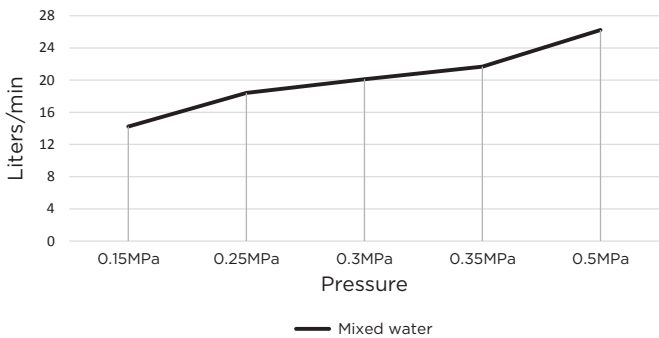

MW03 WALL MIXER

meir®

HANDLE VARIANTS

Paddle: MW03PD

Pinless: MW03PN

FEATURES

- Refer to the Meir website for warranty terms & conditions, and available finishes
- Flow rate 18L p/m at 3 bar pressure.
- European components and cartridge
- Reinforced rubber seal and lining
- Solid brass construction
- Box Weight 0.9 Kg

SPECIFICATIONS

PINLESS HANDLE

PADDLE HANDLE

TOLERANCES

FLOW RATE GRAPH

CREDENTIALS

- Watermark AS/NZS 3718WMKA25013

EXPLODED VIEW