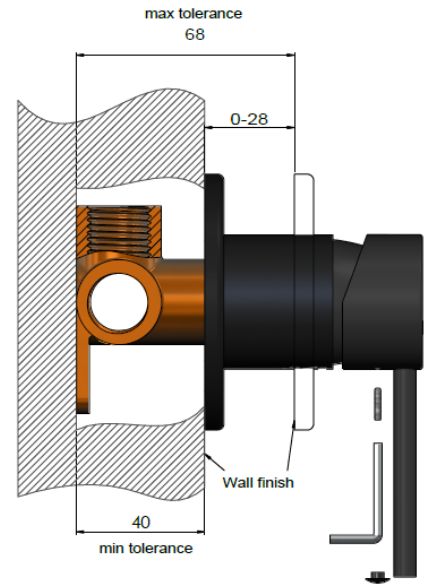

MW03 WALL MIXER

meir®

HANDLE VARIANTS

Paddle: MW03PD

Pinless: MW03PN

FEATURES

- Refer to the Meir website for warranty terms & conditions, and available finishes
- Flow rate 18L p/m at 3 bar pressure.
- European components and cartridge
- Reinforced rubber seal and lining
- Solid brass construction
- Box Weight 0.9 Kg

SPECIFICATIONS

PINLESS HANDLE

PADDLE HANDLE

TOLERANCES

FLOW RATE GRAPH

CREDENTIALS

- Watermark AS/NZS 3718WMKA25013

EXPLODED VIEW