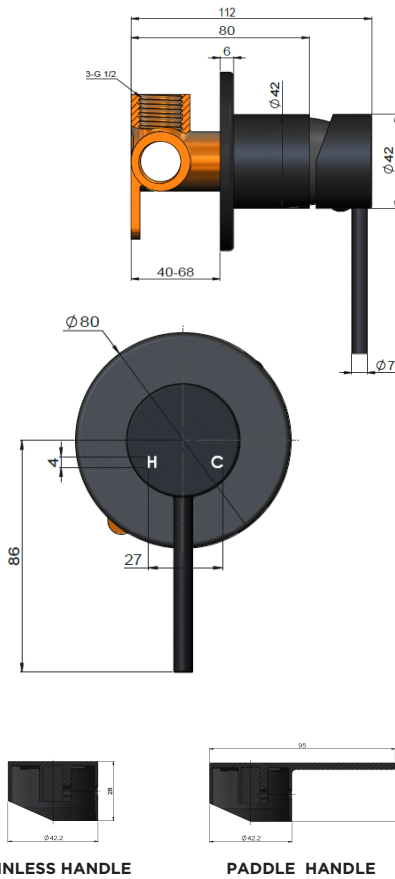

MW03 WALL MIXER

meir®

HANDLE VARIANTS

Paddle: MW03PD

Pinless: MW03PN

FEATURES

- Refer to the Meir website for warranty terms & conditions, and available finishes
- Flow rate 18L p/m at 3 bar pressure.
- European components and cartridge
- Reinforced rubber seal and lining
- Solid brass construction
- Box Weight 0.9 Kg

SPECIFICATIONS

PINLESS HANDLE

PADDLE HANDLE

TOLERANCES

FLOW RATE GRAPH

CREDENTIALS

- Watermark AS/NZS 3718WMKA25013

EXPLODED VIEW