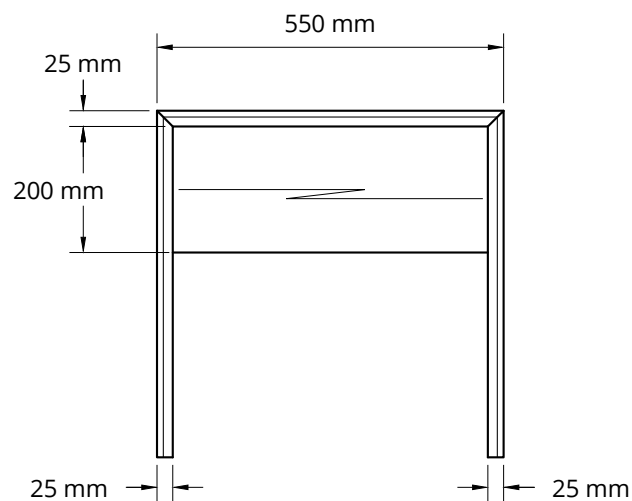

**TOP VIEW**

**FRONT VIEW**

**SIDE VIEW**

<b>TRÈSNA</b>	Product Code G-008	Project TRESNA	Drawn by tatag		
	Product Name JODOH BED SIDE	Material TEAKWOOD	Date 13-12-2021		
	Size (cm) L55 D45 H55	Finishing NATURAL	Revision Date -	Scale 1 :-	
	PT TRESNA KASIH INDONESIA - Jl. Padma, Sariharjo, Sleman, Yogyakarta - Indonesia			Page	1   1