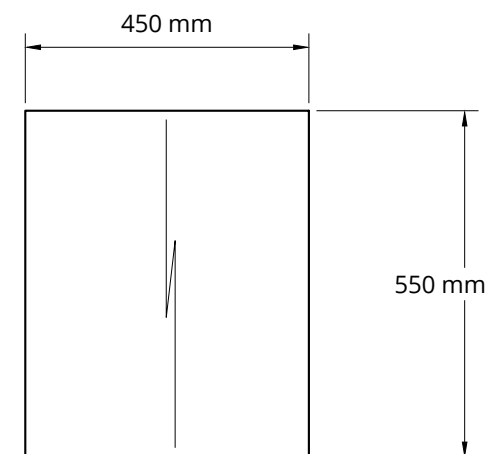

**TOP VIEW**

**FRONT VIEW**

**SIDE VIEW**

<b>TRÈSNA</b>	Product Code G-008	Project TRESNA	Drawn by tatag		
	Product Name JODOH BED SIDE	Material TEAKWOOD	Date 13-12-2021		
	Size (cm) L55 D45 H55	Finishing NATURAL	Revision Date -	Scale 1 :-	
	PT TRESNA KASIH INDONESIA - Jl. Padma, Sariharjo, Sleman, Yogyakarta - Indonesia			Page	1   1