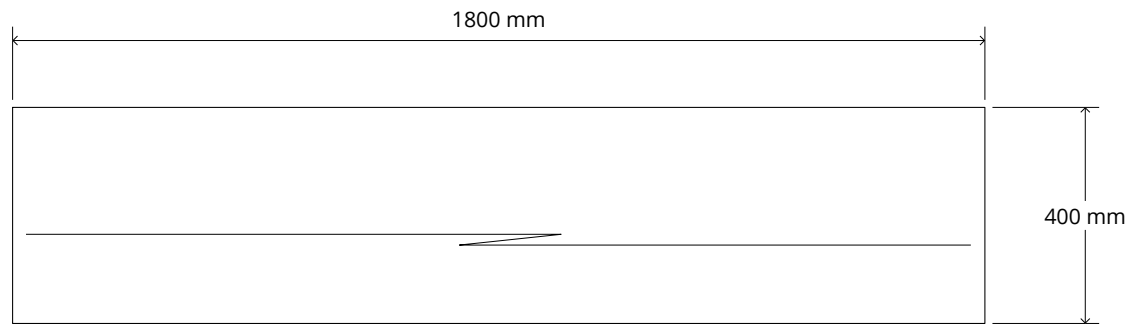

TOP VIEW

TRÈSNA	<i>Product Code</i> H-016	<i>Project</i> 5853	<i>Drawn by</i> ttg		
	<i>Product Name</i> JODOH TV CABINET	<i>Material</i> TEAKWOOD	<i>Date</i> 16-12-2021		
	<i>Size (cm)</i> 180 x 40 x 50	<i>Finishing</i> NATURAL	<i>Revision Date</i> -	<i>Scale</i> 1 :-	
	<i>PT TRESNA KASIH INDONESIA - Jl. Padma, Sariharjo, Sleman, Yogyakarta - Indonesia</i>				
				Page	2