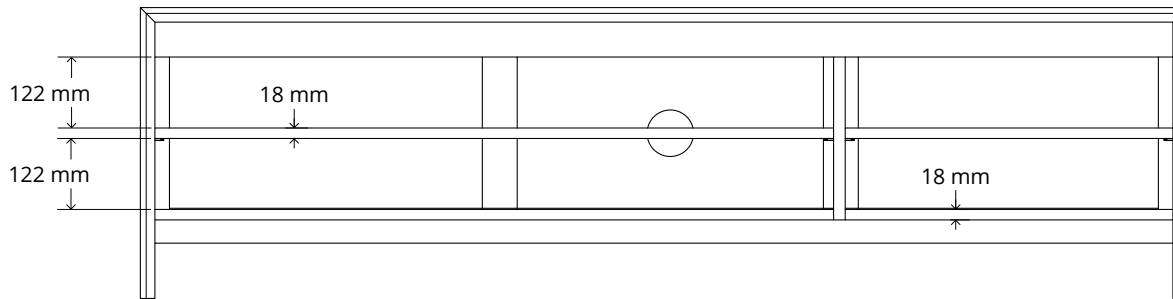

TOP VIEW

FRONT VIEW

SIDE VIEW

| | | | | |
|---------------|---|------------------------------------|----------------------------------|-----------------------------|
| TRÈSNA | <i>Product Code</i> H-016 | <i>Project</i> 5853 | <i>Drawn by</i> ttg | |
| | <i>Product Name</i> JODOH TV CABINET | <i>Material</i> TEAKWOOD | <i>Date</i> 16-12-2021 | |
| | <i>Size (cm)</i> 180 x 40 x 50 | <i>Finishing</i> NATURAL | <i>Revision Date</i> - | <i>Scale</i> 1 :- |
| | <i>PT TRESNA KASIH INDONESIA - Jl. Padma, Sariharjo, Sleman, Yogyakarta - Indonesia</i> | | | |
| | | | | Page |

REMOVABLE SHELVES
TEAK BLOCK
2 SIDE T 18mm

SHELVES
TEAK BLOCK
2 SIDE T 18mm

REMOVABLE SHELVES
TEAK BLOCK
2 SIDE T 18mm

SHELVES
TEAK BLOCK
2 SIDE T 18mm

Huben

| | | | | | |
|---------------|--|-----------------------------|---------------------------|----------------------|--------|
| TRÈSNA | Product Code H-016 | Project 5853 | Drawn by ttg | | |
| | Product Name JODOH TV CABINET | Material TEAKWOOD | Date 16-12-2021 | | |
| | Size (cm) 180 x 40 x 50 | Finishing NATURAL | Revision Date - | Scale 1 :- | |
| | PT TRESNA KASIH INDONESIA - Jl. Padma, Sariharjo, Sleman, Yogyakarta - Indonesia | | | Page | 3 13 |
| | | | | | |