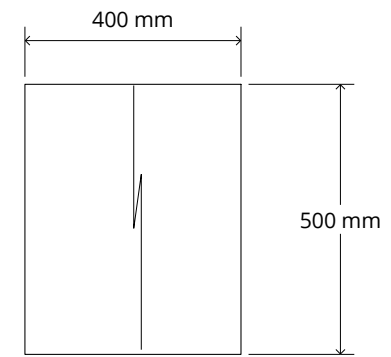

TOP VIEW

FRONT VIEW

SIDE VIEW

| | | | | |
|---------------|---|------------------------------------|----------------------------------|-----------------------------|
| TRÈSNA | <i>Product Code</i> H-016 | <i>Project</i> 5853 | <i>Drawn by</i> ttg | |
| | <i>Product Name</i> JODOH TV CABINET | <i>Material</i> TEAKWOOD | <i>Date</i> 16-12-2021 | |
| | <i>Size (cm)</i> 180 x 40 x 50 | <i>Finishing</i> NATURAL | <i>Revision Date</i> - | <i>Scale</i> 1 :- |
| | <i>PT TRESNA KASIH INDONESIA - Jl. Padma, Sariharjo, Sleman, Yogyakarta - Indonesia</i> | | | |
| | | | | Page |

REMOVABLE SHELVES
TEAK BLOCK
2 SIDE T 18mm

SHELVES
TEAK BLOCK
2 SIDE T 18mm

REMOVABLE SHELVES
TEAK BLOCK
2 SIDE T 18mm

SHELVES
TEAK BLOCK
2 SIDE T 18mm

Huben

| | | | | | |
|---------------|--|-----------------------------|---------------------------|----------------------|--------|
| TRÈSNA | Product Code H-016 | Project 5853 | Drawn by ttg | | |
| | Product Name JODOH TV CABINET | Material TEAKWOOD | Date 16-12-2021 | | |
| | Size (cm) 180 x 40 x 50 | Finishing NATURAL | Revision Date - | Scale 1 :- | |
| | PT TRESNA KASIH INDONESIA - Jl. Padma, Sariharjo, Sleman, Yogyakarta - Indonesia | | | Page | 3 13 |
| | | | | | |