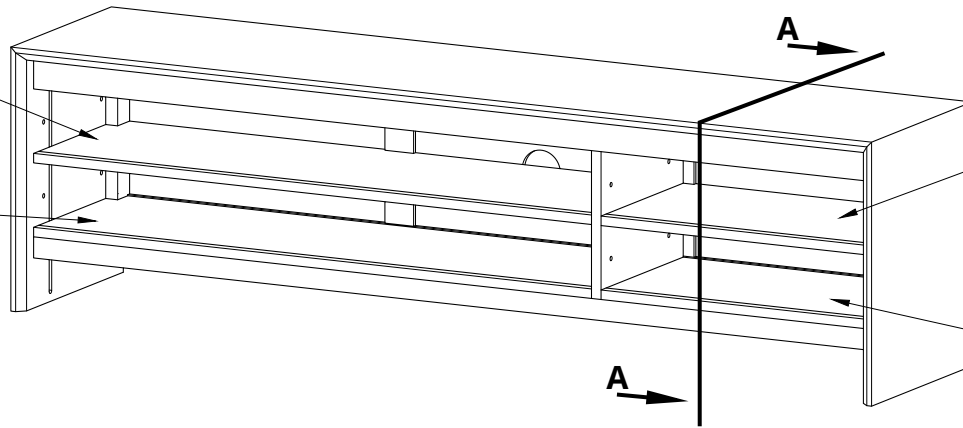

TOP VIEW

FRONT VIEW

SIDE VIEW

| | | | | |
|---------------|---|------------------------------------|----------------------------------|-----------------------------|
| TRÈSNA | <i>Product Code</i> H-016 | <i>Project</i> 5853 | <i>Drawn by</i> ttg | |
| | <i>Product Name</i> JODOH TV CABINET | <i>Material</i> TEAKWOOD | <i>Date</i> 16-12-2021 | |
| | <i>Size (cm)</i> 180 x 40 x 50 | <i>Finishing</i> NATURAL | <i>Revision Date</i> - | <i>Scale</i> 1 :- |
| | <i>PT TRESNA KASIH INDONESIA - Jl. Padma, Sariharjo, Sleman, Yogyakarta - Indonesia</i> | | | |
| | | | | Page |

REMOVABLE SHELVES
TEAK BLOCK
2 SIDE T 18mm

SHELVES
TEAK BLOCK
2 SIDE T 18mm

REMOVABLE SHELVES
TEAK BLOCK
2 SIDE T 18mm

SHELVES
TEAK BLOCK
2 SIDE T 18mm

Huben

| | | | | | |
|---------------|--|-----------------------------|---------------------------|----------------------|--------|
| TRÈSNA | Product Code H-016 | Project 5853 | Drawn by ttg | | |
| | Product Name JODOH TV CABINET | Material TEAKWOOD | Date 16-12-2021 | | |
| | Size (cm) 180 x 40 x 50 | Finishing NATURAL | Revision Date - | Scale 1 :- | |
| | PT TRESNA KASIH INDONESIA - Jl. Padma, Sariharjo, Sleman, Yogyakarta - Indonesia | | | Page | 3 13 |
| | | | | | |