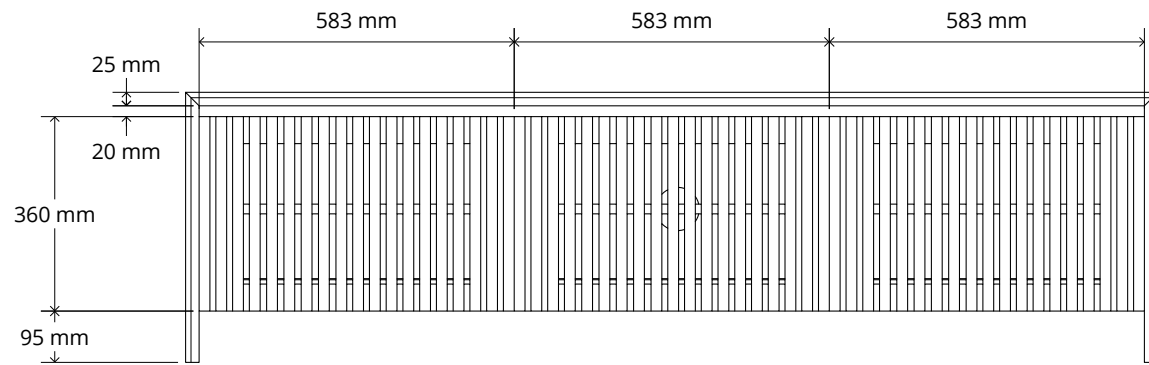

| | | | | |
|--|------------------|-----------|---------------|--------|
| TRÈSNA | Product Code | Product | Drawn by | |
| | H-016 | 5853 | ttg | |
| | Product Name | Material | Date | |
| | JODOH TV CABINET | TEAKWOOD | 16-12-2021 | |
| | Size (cm) | Finishing | Revision Date | Scale |
| 180 x 40 x 50 | NATURAL | - | 1 :- | |
| PT TRÈSNA KASIH INDONESIA - Jl. Padma, Sariharjo, Sleman, Yogyakarta - Indonesia | | | Page | 1 13 |

TOP VIEW

FRONT VIEW

SIDE VIEW

| | | | | |
|---------------|---|------------------------------------|----------------------------------|-----------------------------|
| TRÈSNA | <i>Product Code</i> H-016 | <i>Project</i> 5853 | <i>Drawn by</i> ttg | |
| | <i>Product Name</i> JODOH TV CABINET | <i>Material</i> TEAKWOOD | <i>Date</i> 16-12-2021 | |
| | <i>Size (cm)</i> 180 x 40 x 50 | <i>Finishing</i> NATURAL | <i>Revision Date</i> - | <i>Scale</i> 1 :- |
| | <i>PT TRESNA KASIH INDONESIA - Jl. Padma, Sariharjo, Sleman, Yogyakarta - Indonesia</i> | | | |
| | | | | Page |

REMOVABLE SHELVES
TEAK BLOCK
2 SIDE T 18mm

SHELVES
TEAK BLOCK
2 SIDE T 18mm

REMOVABLE SHELVES
TEAK BLOCK
2 SIDE T 18mm

SHELVES
TEAK BLOCK
2 SIDE T 18mm

Huben

| | | | | | |
|---------------|--|-----------------------------|---------------------------|----------------------|--------|
| TRÈSNA | Product Code H-016 | Project 5853 | Drawn by ttg | | |
| | Product Name JODOH TV CABINET | Material TEAKWOOD | Date 16-12-2021 | | |
| | Size (cm) 180 x 40 x 50 | Finishing NATURAL | Revision Date - | Scale 1 :- | |
| | PT TRESNA KASIH INDONESIA - Jl. Padma, Sariharjo, Sleman, Yogyakarta - Indonesia | | | Page | 3 13 |
| | | | | | |