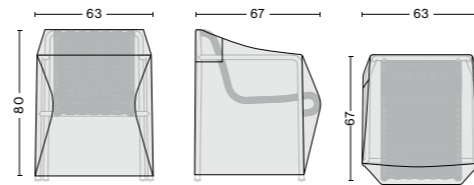

MATERIALS

FIXATION BRACKET
Powder coated stainless steel with EPDM rubber washer

DIMENSIONS

Width 6,4 cm
Depth 3,3 cm
Height 9 cm
Fixation hole diameter 1 cm

COLOUR & FINISH

Please note that the colours are indicative

Anthracite
powder
coated steel

DIMENSIONS

FOR DINING ARMCHAIR
Width 63 cm
Depth 67 cm
Height 80 cm

FOR LOUNGE CHAIR LOW
Width 72,5 cm
Depth 81 cm
Height 71,5 cm

FOR DINING BENCH WITH ARMREST
Width 128,5 cm
Depth 69 cm
Height 80 cm