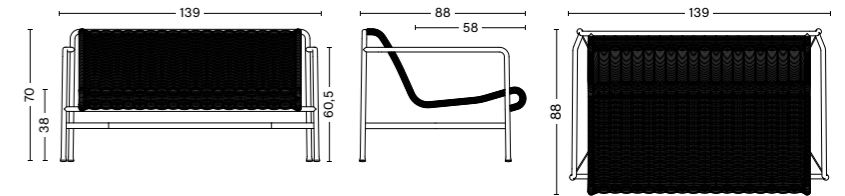

Palissade Cord Dining Armchair | Sky grey

DIMENSIONS

PALISSADE CORD DINING ARMCHAIR
 Width 63 cm
 Depth 66 cm
 Height 80 cm
 Seat height 45 cm
 Seat depth 44 cm

PALISSADE CORD LOUNGE CHAIR LOW
 Width 73 cm
 Depth 81 cm
 Height 70 cm
 Seat height 38 cm
 Seat depth 49 cm

GLIDER

Plastic glider

PALISSADE CORD DINING BENCH WITH ARMREST
 Width 128 cm
 Depth 70 cm
 Height 80 cm
 Seat height 45 cm
 Seat depth 44 cm

PALISSADE CORD LOUNGE SOFA
 Width 139 cm
 Depth 88 cm
 Height 70 cm
 Seat height 38 cm
 Seat depth 49 cm

COLOUR & FINISH

Please note that the colours are indicative

Olive

Sky grey

Anthracite

Iron Red

Cream white

PALISSADE CORD CHAISE LONGUE
 Width 65,5 cm
 Depth 164,5 cm
 Height 70 cm
 Seat height 25,5 cm