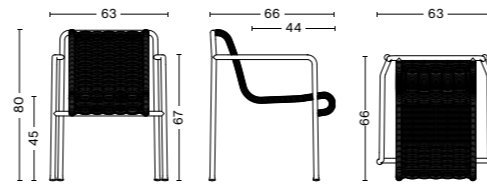

Palissade Cord Dining Armchair | Sky grey

DIMENSIONS

PALISSADE CORD DINING ARMCHAIR
 Width 63 cm
 Depth 66 cm
 Height 80 cm
 Seat height 45 cm
 Seat depth 44 cm

PALISSADE CORD LOUNGE CHAIR LOW
 Width 73 cm
 Depth 81 cm
 Height 70 cm
 Seat height 38 cm
 Seat depth 49 cm

GLIDER

Plastic glider

PALISSADE CORD DINING BENCH WITH ARMREST
 Width 128 cm
 Depth 70 cm
 Height 80 cm
 Seat height 45 cm
 Seat depth 44 cm

PALISSADE CORD LOUNGE SOFA
 Width 139 cm
 Depth 88 cm
 Height 70 cm
 Seat height 38 cm
 Seat depth 49 cm