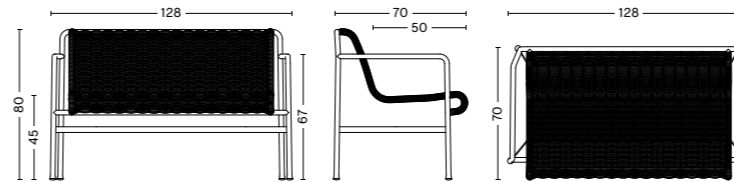

Palissade Cord Dining Armchair | Sky grey

DIMENSIONS

PALISSADE CORD DINING ARMCHAIR
 Width 63 cm
 Depth 66 cm
 Height 80 cm
 Seat height 45 cm
 Seat depth 44 cm

PALISSADE CORD LOUNGE CHAIR LOW
 Width 73 cm
 Depth 81 cm
 Height 70 cm
 Seat height 38 cm
 Seat depth 49 cm

GLIDER

Plastic glider

PALISSADE CORD DINING BENCH WITH ARMREST
 Width 128 cm
 Depth 70 cm
 Height 80 cm
 Seat height 45 cm
 Seat depth 44 cm

PALISSADE CORD LOUNGE SOFA
 Width 139 cm
 Depth 88 cm
 Height 70 cm
 Seat height 38 cm
 Seat depth 49 cm