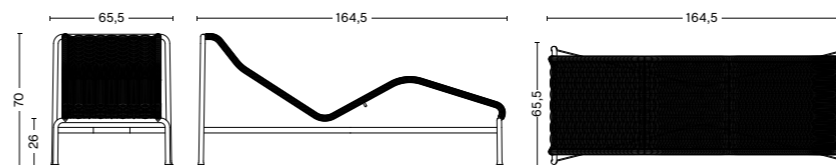

Palissade Cord Dining Armchair | Sky grey

DIMENSIONS

PALISSADE CORD DINING ARMCHAIR
 Width 63 cm
 Depth 66 cm
 Height 80 cm
 Seat height 45 cm
 Seat depth 44 cm

PALISSADE CORD LOUNGE CHAIR LOW
 Width 73 cm
 Depth 81 cm
 Height 70 cm
 Seat height 38 cm
 Seat depth 49 cm

GLIDER

Plastic glider

PALISSADE CORD DINING BENCH WITH ARMREST
 Width 128 cm
 Depth 70 cm
 Height 80 cm
 Seat height 45 cm
 Seat depth 44 cm

PALISSADE CORD LOUNGE SOFA
 Width 139 cm
 Depth 88 cm
 Height 70 cm
 Seat height 38 cm
 Seat depth 49 cm

COLOUR & FINISH

Please note that the colours are indicative

Olive

Sky grey

Anthracite

Iron Red

Cream white

PALISSADE CORD CHAISE LONGUE
 Width 65,5 cm
 Depth 164,5 cm
 Height 70 cm
 Seat height 25,5 cm