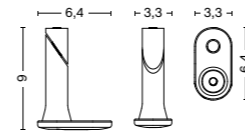

MATERIALS

FIXATION BRACKET
Powder coated stainless steel with EPDM rubber washer

DIMENSIONS

Width 6,4 cm
Depth 3,3 cm
Height 9 cm
Fixation hole diameter 1 cm

COLOUR & FINISH

Please note that the colours are indicative

Anthracite
powder
coated steel

DIMENSIONS

FOR DINING ARMCHAIR
Width 63 cm
Depth 67 cm
Height 80 cm

FOR LOUNGE CHAIR LOW
Width 72,5 cm
Depth 81 cm
Height 71,5 cm

FOR DINING BENCH WITH ARMREST
Width 128,5 cm
Depth 69 cm
Height 80 cm