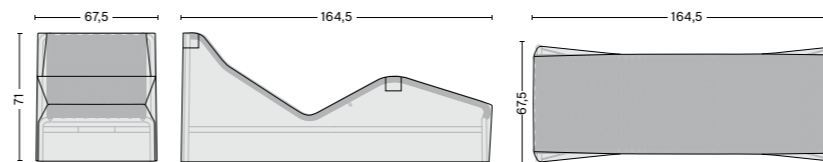

DIMENSIONS

PALISSADE COVER

The Palissade Cover protects and extends the life of your Palissade outdoor furniture, keeping it dry, clean, and safe when not in use. Made from weatherproof and UV-resistant recycled polyester, the cover features secure Velcro fastenings and adjustable buckles, as well as air vents that provide good air circulation and prevent moisture from forming on the inside. Different variants are available to fit the individual furniture models from the Palissade and Palissade Cord collections.

MATERIALS

PALISSADE COVER

Made of 100% recycled Polyester with water repellent finish and with a TPU film on the back. Provides a water column of 5000 mm.

COLOUR & FINISH

Please note that the colours are indicative

Black