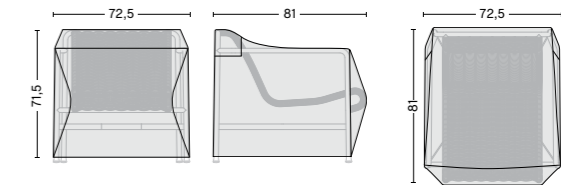

MATERIALS

FIXATION BRACKET
Powder coated stainless steel with EPDM rubber washer

DIMENSIONS

Width 6,4 cm
Depth 3,3 cm
Height 9 cm
Fixation hole diameter 1 cm

COLOUR & FINISH

Please note that the colours are indicative

Anthracite
powder
coated steel

DIMENSIONS

FOR DINING ARMCHAIR
Width 63 cm
Depth 67 cm
Height 80 cm

FOR LOUNGE CHAIR LOW
Width 72,5 cm
Depth 81 cm
Height 71,5 cm

FOR DINING BENCH WITH ARMREST
Width 128,5 cm
Depth 69 cm
Height 80 cm