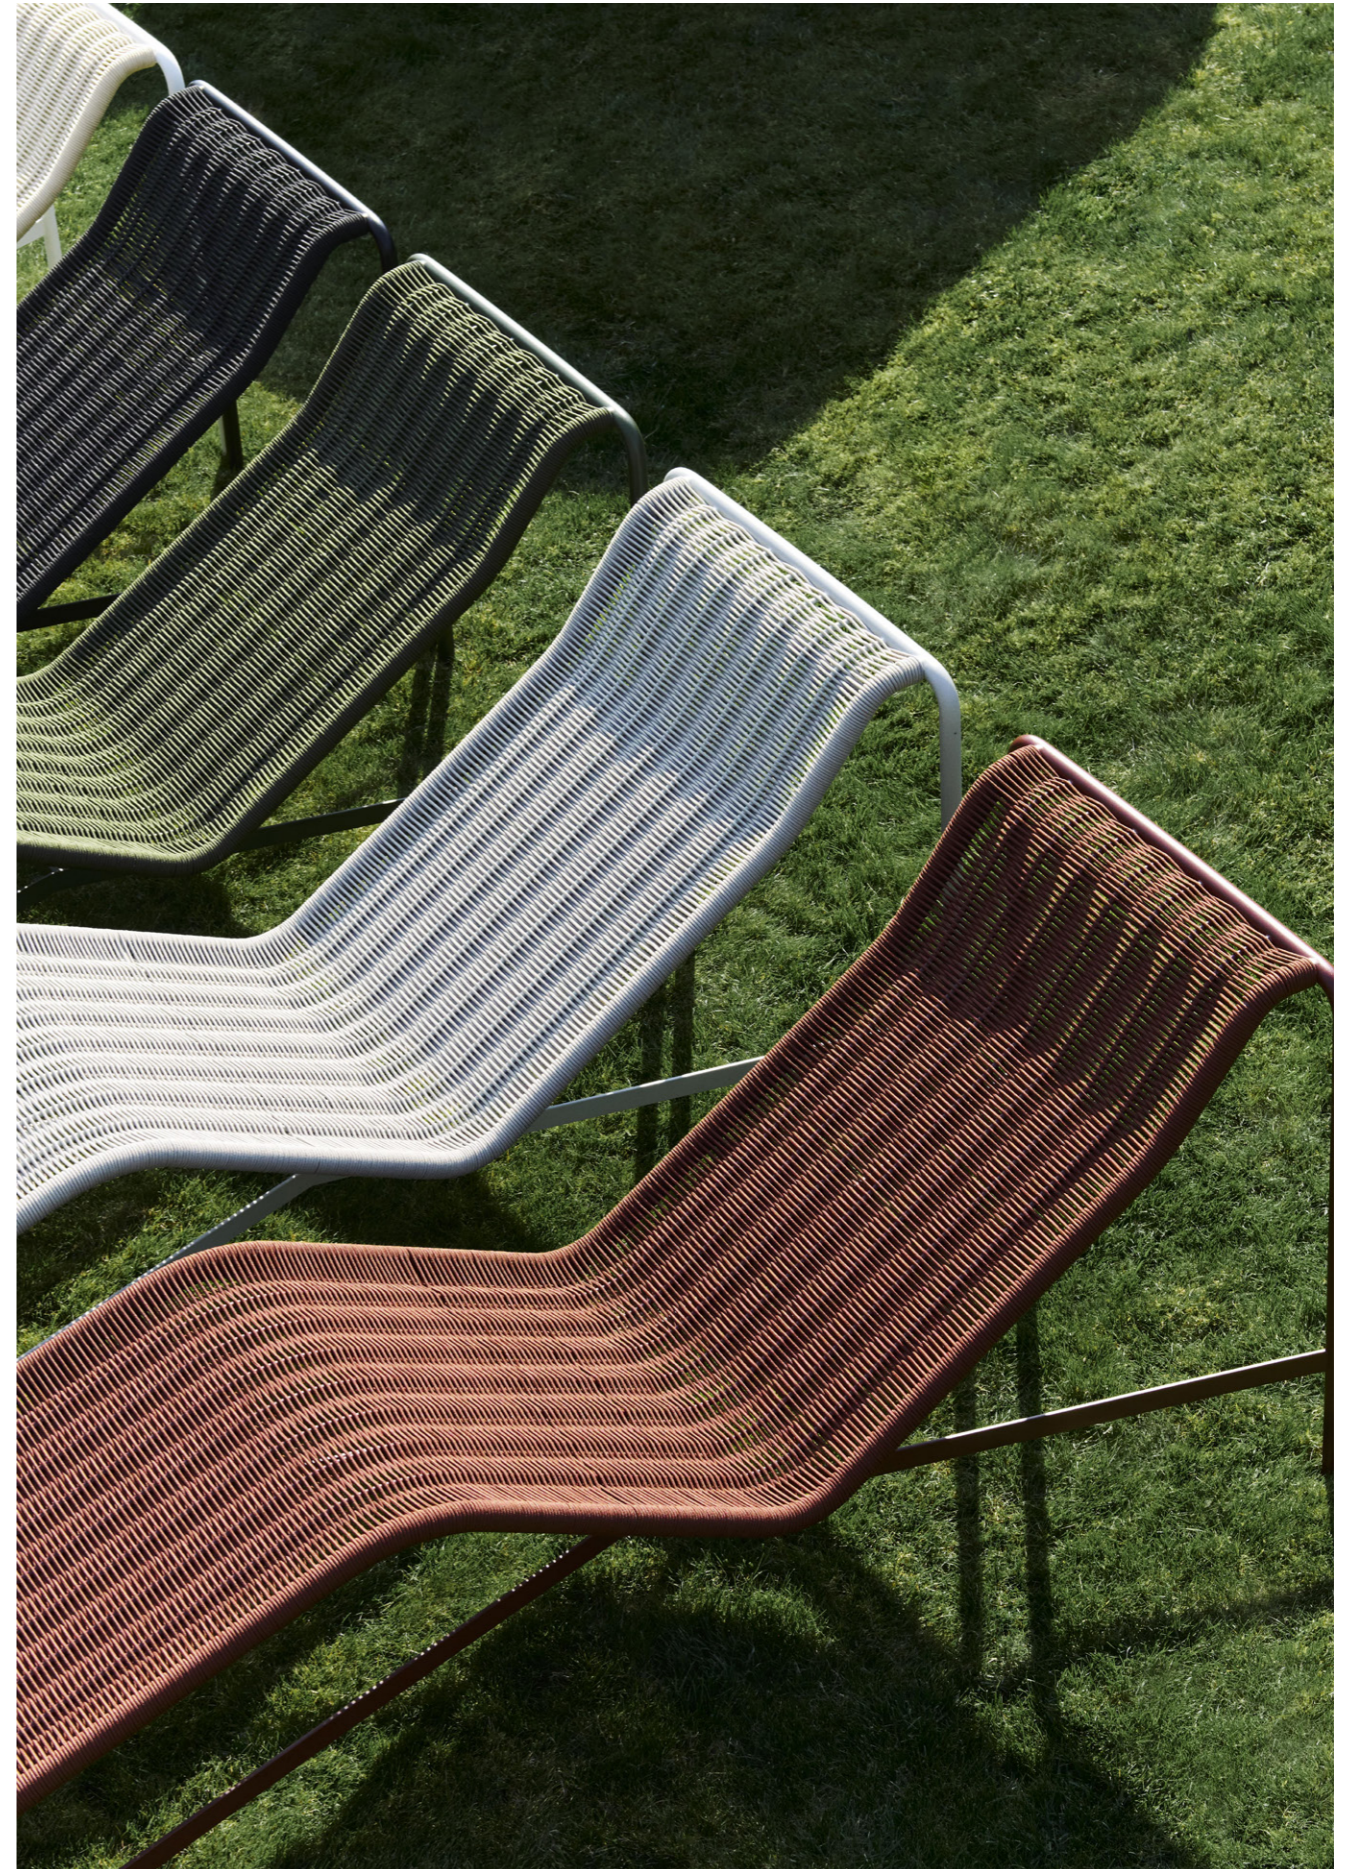

Palissade Cord Chaise Longue Family