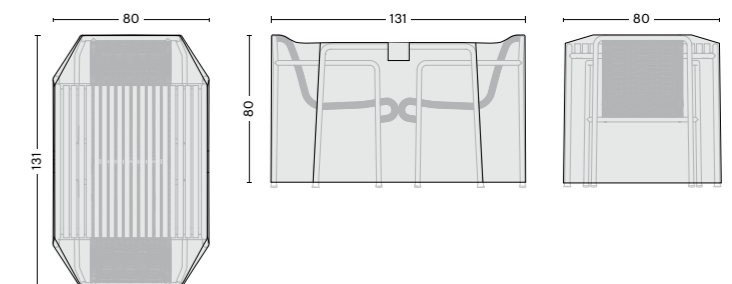

FOR TABLE INCL. 2 PCS DINING ARMCHAIR
Length 131 cm
Width 80 cm
Height 80 cm