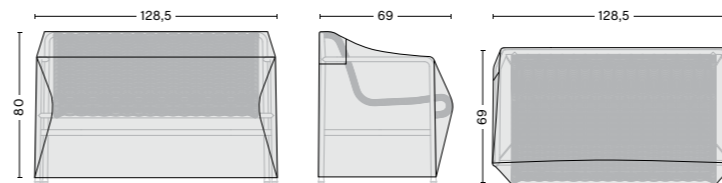

MATERIALS

FIXATION BRACKET
Powder coated stainless steel with EPDM rubber washer

DIMENSIONS

Width 6,4 cm
Depth 3,3 cm
Height 9 cm
Fixation hole diameter 1 cm

COLOUR & FINISH

Please note that the colours are indicative

Anthracite
powder
coated steel

DIMENSIONS

FOR DINING ARMCHAIR
Width 63 cm
Depth 67 cm
Height 80 cm

FOR LOUNGE CHAIR LOW
Width 72,5 cm
Depth 81 cm
Height 71,5 cm

FOR DINING BENCH WITH ARMREST
Width 128,5 cm
Depth 69 cm
Height 80 cm