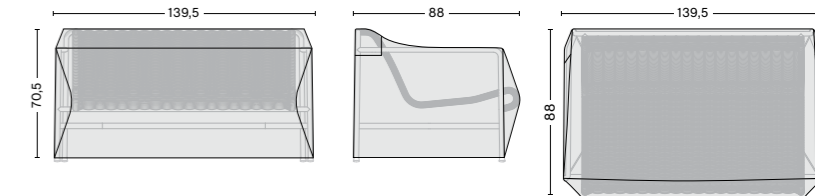

MATERIALS

FIXATION BRACKET
Powder coated stainless steel with EPDM rubber washer

DIMENSIONS

Width 6,4 cm
Depth 3,3 cm
Height 9 cm
Fixation hole diameter 1 cm

COLOUR & FINISH

Please note that the colours are indicative

Anthracite
powder
coated steel

DIMENSIONS

FOR DINING ARMCHAIR
Width 63 cm
Depth 67 cm
Height 80 cm

FOR LOUNGE CHAIR LOW
Width 72,5 cm
Depth 81 cm
Height 71,5 cm

FOR DINING BENCH WITH ARMREST
Width 128,5 cm
Depth 69 cm
Height 80 cm