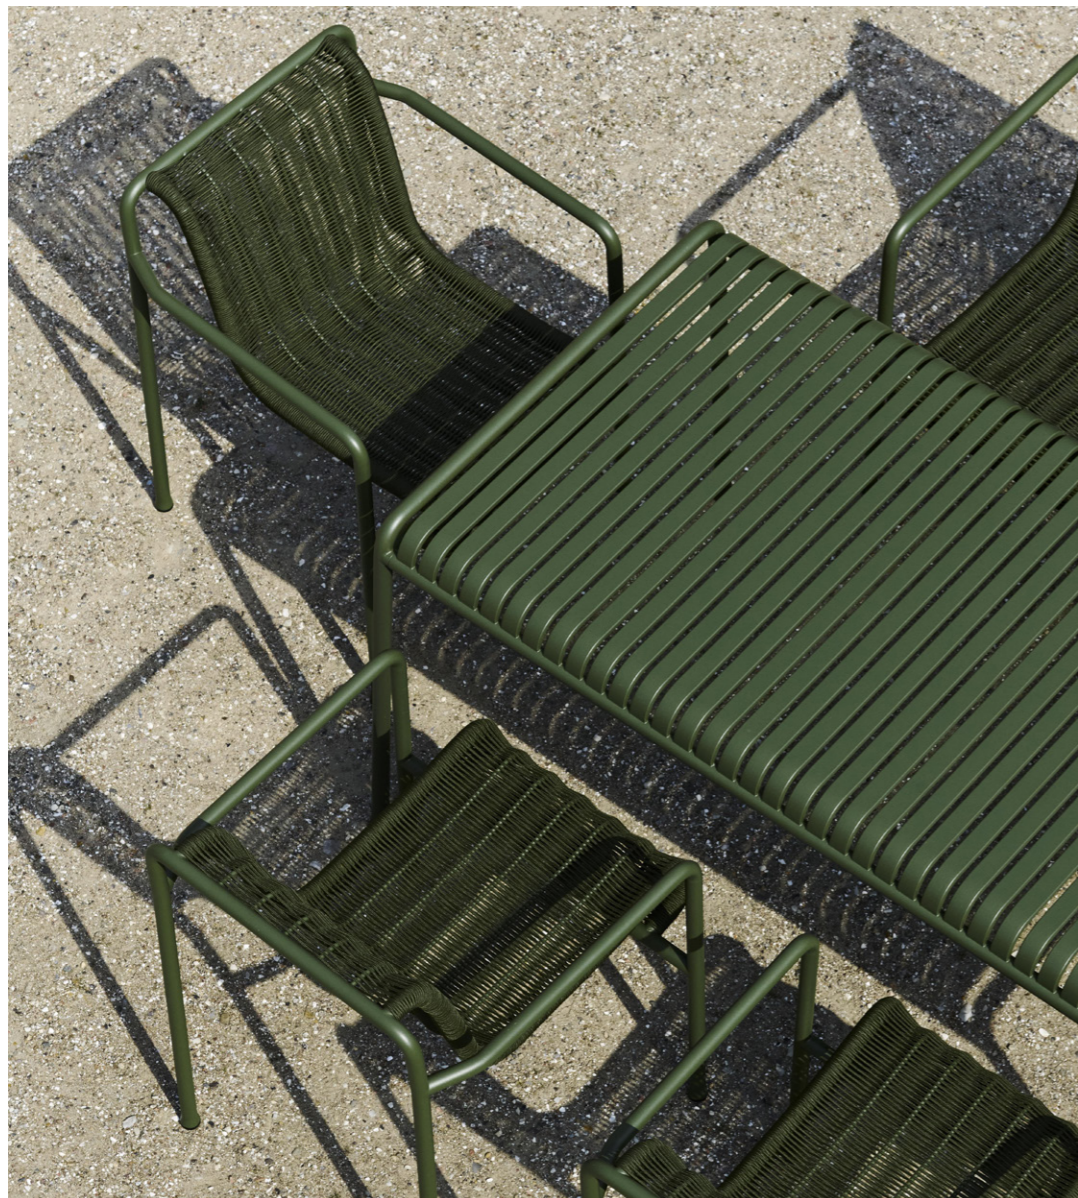

DESIGN BY RONAN BOURULLEC

HAY

PALISSADE CORD COLLECTION

HIGHLIGHTS

- Part of the Palissade Collection comprising dining chairs, lounge chairs, benches, and chaise longue
- Retaining the same design language as the original Palissade, the Cord variants feature a comfortable woven seat that creates a softer expression
- Designed in colour and form to integrate effortlessly into a natural landscape
- Recycled polyester cord matching the existing Palissade powder coated colours is handwoven onto the steel frame
- The steel frame features a weatherproof outdoor powder coating
- The chairs and benches both pair well with the Palissade Table as well as other HAY outdoor furniture.
- Palissade Cover available for all Palissade Cord Furniture
- Suitable for a wide variety of outdoor environments

PALISSADE CORD COLLECTION DESIGN BY RONAN BOUROULLEC

The Palissade Cord Collection brings a new expression to the iconic Palissade outdoor range of furniture designed by French brothers Ronan and Erwan Bouroullec. Retaining the same symmetrical design language as the original Palissade, recycled polyester cord is handwoven onto the steel frame, adding a softer, more relaxed aesthetic. Comprising a dining armchair, dining bench, lounge chair, lounge sofa, and chaise longue in colours matching the existing Palissade variants, this new collection is conducive for relaxing, eating, and socialising in a wide range of outside spaces.

Ronan Bouroullec

Palissade Cord Collection | Iron red

Palissade Cord Chaise Longue | Cream white

Palissade Cord Dining Armchair | Cream white
Palissade Cord Dining Bench | Cream white

Palissade Cord Chaise Longue | Iron red

Palissade Cord Chaise Longue Family

Palissade Cord Dining Armchair | Olive

Palissade Cord Dining Armchair | Olive
Palissade Cord Dining Bench | Olive

Palissade Cord Dining Armchair Family

Palissade Cord Lounge Chair Low | Sky grey