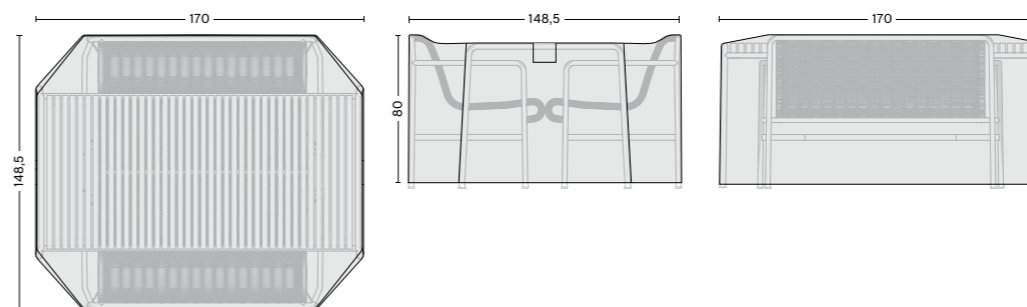

FOR TABLE INCL. 2 PCS DINING ARMCHAIR
Length 131 cm
Width 80 cm
Height 80 cm

COLOUR & FINISH

Please note that the colours are indicative

Black

FOR TABLE INCL. 2 PCS DINING BENCHES
Length 170 cm
Width 148,5 cm
Height 80 cm