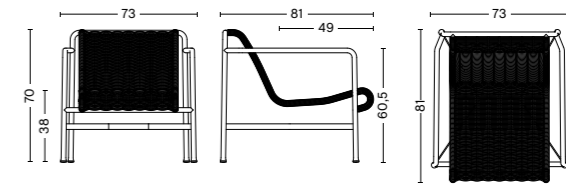

Palissade Cord Dining Armchair | Sky grey

DIMENSIONS

PALISSADE CORD DINING ARMCHAIR
 Width 63 cm
 Depth 66 cm
 Height 80 cm
 Seat height 45 cm
 Seat depth 44 cm

PALISSADE CORD LOUNGE CHAIR LOW
 Width 73 cm
 Depth 81 cm
 Height 70 cm
 Seat height 38 cm
 Seat depth 49 cm