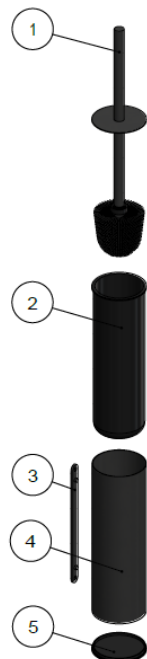

## ROUND TOILET BRUSH

meir®

### FEATURES

- Refer to the Meir website for warranty terms & conditions, and available finishes
- Box Weight 1.1 kg
- Includes a leak proof inner.
- Brass handle with a black brush bristles.
- Free standing or wall mount option.

### CARE

- Do not install tapware using any form of acetone silicones.
- Do not apply physical items (such as tools) directly to product.
- Never use house-hold or commercial detergents, citrus based cleaners, or abrasive cleaners.
- Clean using a mild washing soap solution rinsed, and dry with a soft cloth.
- Check for any product defects before installation.
- Refer to the installation manual for correct installation.

### EXPLODED VIEW

No.	Part Name	Qty
1	Toilet Brush	1
2	ABS Plastic Cup	1
3	SS Wall Mount	1
4	Stainless Steel Cup	1
5	ABS Plastic Bottom Cover	1