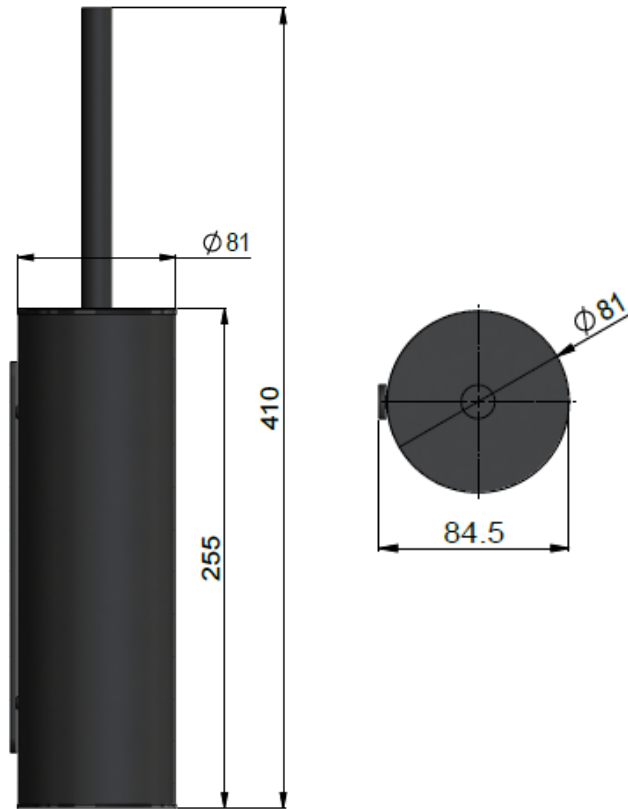

MTO02N-R

ROUND TOILET BRUSH

meir®

FEATURES

- Refer to the Meir website for warranty terms & conditions, and available finishes
- Box Weight 1.1 kg
- Includes a leak proof inner.
- Brass handle with a black brush bristles.
- Free standing or wall mount option.

CARE

- Do not install tapware using any form of acetone silicones.
- Do not apply physical items (such as tools) directly to product.
- Never use house-hold or commercial detergents, citrus based cleaners, or abrasive cleaners.
- Clean using a mild washing soap solution rinsed, and dry with a soft cloth.
- Check for any product defects before installation.
- Refer to the installation manual for correct installation.

SPECIFICATIONS