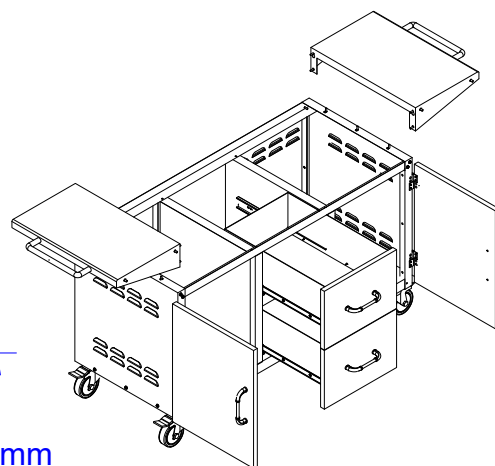

ITEMS: #28038 CE
7 BURNER CART BASE

Top View

Isometric View

Front View

Side View

SPEC SHEET NOTES.

- 1. SCALE: 1 : 20 (Printer page scaling none, do not use fit to printable area option)
- 2. REVISION: 07/2018