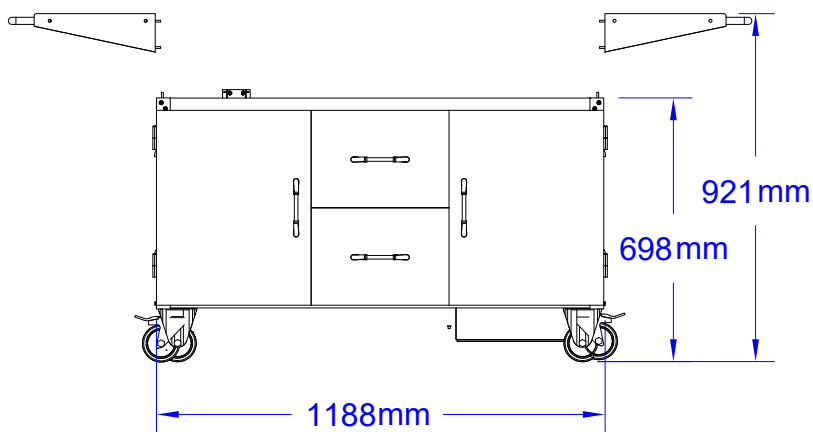

ITEMS: #28038 CE
7 BURNER CART BASE

Top View

Isometric View

Front View

Side View

SPEC SHEET NOTES.

- 1. SCALE: 1 : 20 (Printer page scaling none, do not use fit to printable area option)
- 2. REVISION: 07/2018