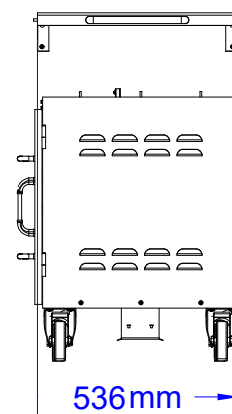

ITEMS: #28038 CE
7 BURNER CART BASE

Top View

Isometric View

Front View

Side View

SPEC SHEET NOTES.

- 1. SCALE: 1 : 20 (Printer page scaling none, do not use fit to printable area option)
- 2. REVISION: 07/2018