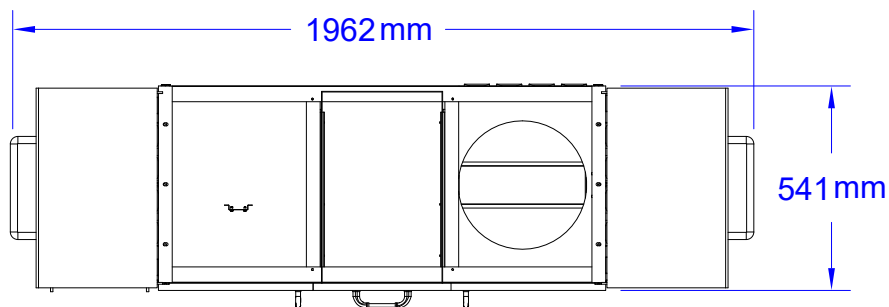

ITEMS: #28038 CE
7 BURNER CART BASE

Top View

Isometric View

Front View

Side View

SPEC SHEET NOTES.

- 1. SCALE: 1 : 20 (Printer page scaling none, do not use fit to printable area option)
- 2. REVISION: 07/2018