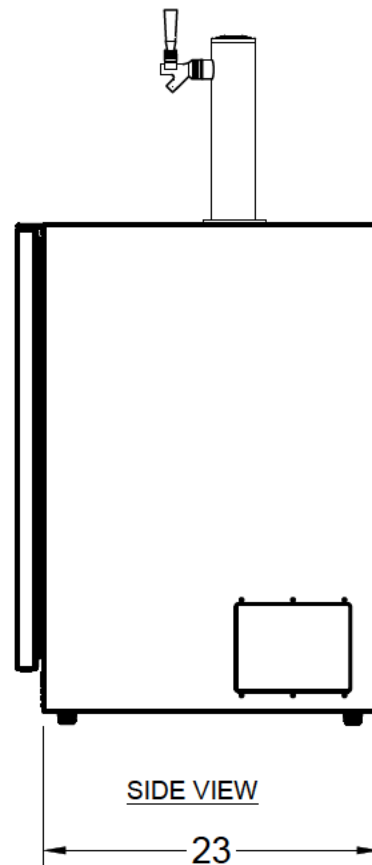

## SPEC SHEET OUTLINE

ITEM# 17900

DESCRIPTION-  
OUTDOOR RATED  
KEGERATOR

TOP VIEW

FRONT VIEW

SIDE VIEW

### NOTES:

- 1) ALL DIMENSIONS ARE IN INCH UNITS
- 2) REFER TO PERSPECTIVE VIEW FOR INSTALLATION CUTOUT DIMENSIONS.

v2022.05.20