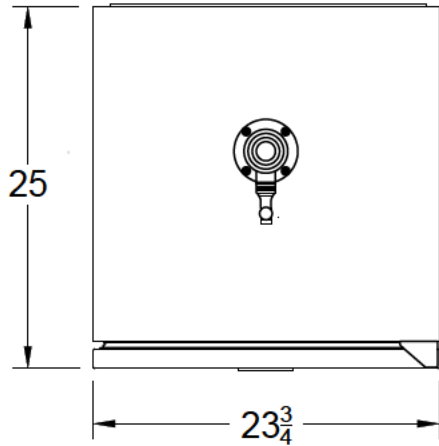

## SPEC SHEET OUTLINE

ITEM# 17900

DESCRIPTION-  
OUTDOOR RATED  
KEGERATOR

TOP VIEW

FRONT VIEW

SIDE VIEW

### NOTES:

- 1) ALL DIMENSIONS ARE IN INCH UNITS
- 2) REFER TO PERSPECTIVE VIEW FOR INSTALLATION CUTOUT DIMENSIONS.

v2022.05.20