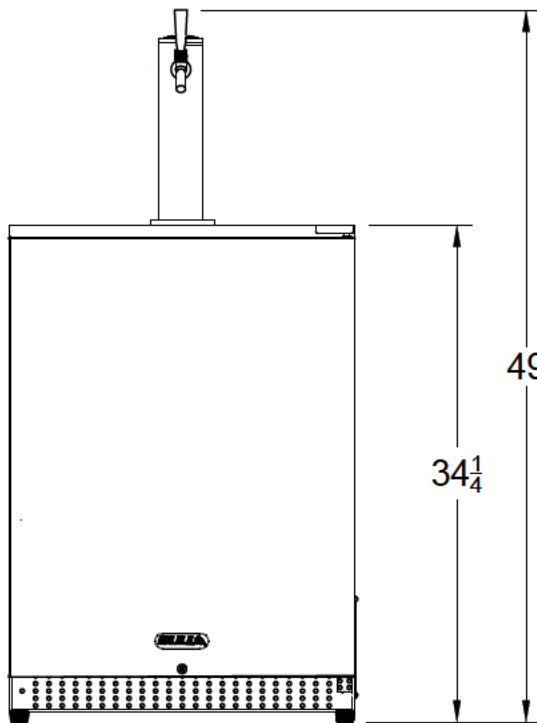

## SPEC SHEET OUTLINE

ITEM# 17900

DESCRIPTION-  
OUTDOOR RATED  
KEGERATOR

TOP VIEW

FRONT VIEW

SIDE VIEW

### NOTES:

- 1) ALL DIMENSIONS ARE IN INCH UNITS
- 2) REFER TO PERSPECTIVE VIEW FOR INSTALLATION CUTOUT DIMENSIONS.

v2022.05.20