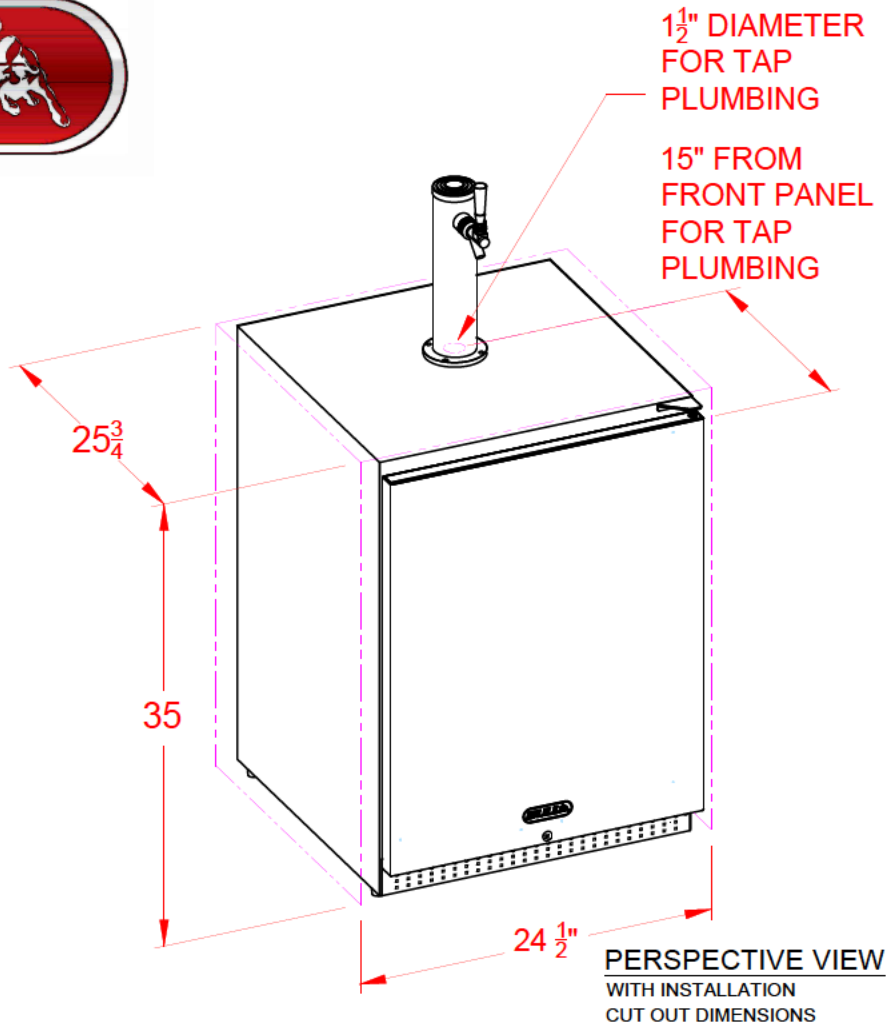

## SPEC SHEET OUTLINE

ITEM# 17900

DESCRIPTION-  
OUTDOOR RATED  
KEGERATOR

TOP VIEW

FRONT VIEW

SIDE VIEW

### NOTES:

- 1) ALL DIMENSIONS ARE IN INCH UNITS
- 2) REFER TO PERSPECTIVE VIEW FOR INSTALLATION CUTOUT DIMENSIONS.

v2022.05.20