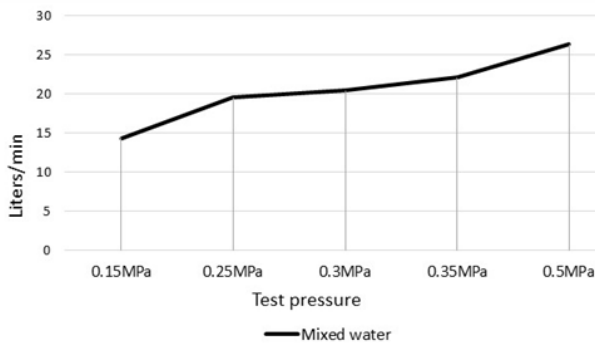

FLOW RATE GRAPH