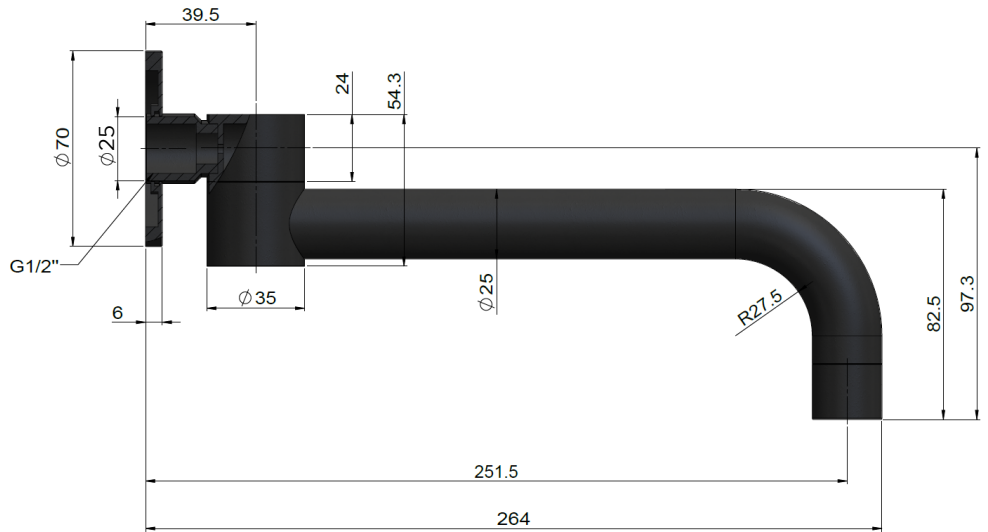

MS16

SWIVEL BATH SPOUT

meir®

FEATURES

- Refer to the Meir website for warranty terms & conditions, and available finishes.
- Flow rate 20 L/m at 3 bar pressure.
- Swivel range from is wall to wall.
- European bath aerator.
- Solid brass construction.
- 68mm long 1/2" threaded adapter included

SPECIFICATIONS

FLOW RATE GRAPH

CREDENTIALS

- Watermark AS/NZS3718WMKA25013

EXPLODED VIEW