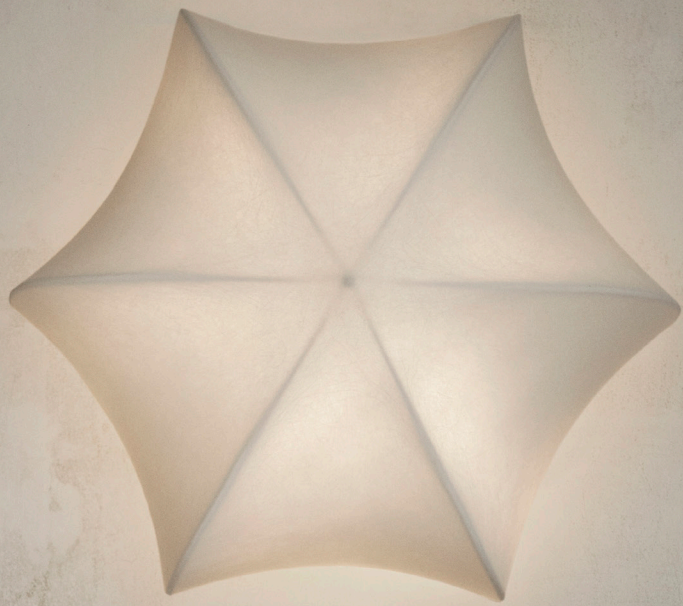

# Poem Table Lamp

Drawing inspiration from the opulent details found in Baroque art and architecture, the Poem Table Lamp has a romantic and elegant expression. Made through an intricate process where liquid tissue is sprayed over the lamp's casted aluminium base, the result is a translucent shade that artfully stretches over intricate steel arches, ensuring that the lamp emits a soft, diffused light while resembling a delicate flower. The non-woven polymer shade will beautifully patinate over time, giving it a unique appearance. Place the Poem on your bedside table or let it elegantly illuminate your desk.

## Information

**Size:** Ø: 30 x H: 42 cm / Ø: 11.8 x H: 16.5 in  
**Material:** Lampshade made of a steel structure with a sprayed-on polymer skin to softly diffuse the light. Powder coated casted aluminium base with E26 socket with a pull cord on/off switch and 2.6 metre fabric cable  
**Care:** Carefully dust off  
**Voltage:** 110V - 60Hz  
**Light source:** E26 max 12 watt LED. Only use LED light bulb. Bulb not included  
**Info:** Registered design  
**Certifications:** ETL, RoHs. Approved for North America  
**Classification:** IP20, Class II  
**Country of origin:** China  
**Net weight:** 1.8 kg  
**Packsizes:** 1

# Poem Ceiling/Wall Lamp – Ø36

Drawing inspiration from the opulent details found in Baroque art and architecture, the Poem Wall/Ceiling Lamp has a romantic and elegant expression. Made through an intricate process where liquid tissue is sprayed over the lamp's inner steel structure, the result is a translucent shade that artfully stretches over intricate arches, ensuring that the lamp emits a soft, diffused light while resembling a delicate flower. The non-woven polymer shade will beautifully patinate over time, giving it a unique appearance. Hang the Poem lamp on a wall or use it as a plafond-style ceiling lamp that will elevate and illuminate any space.