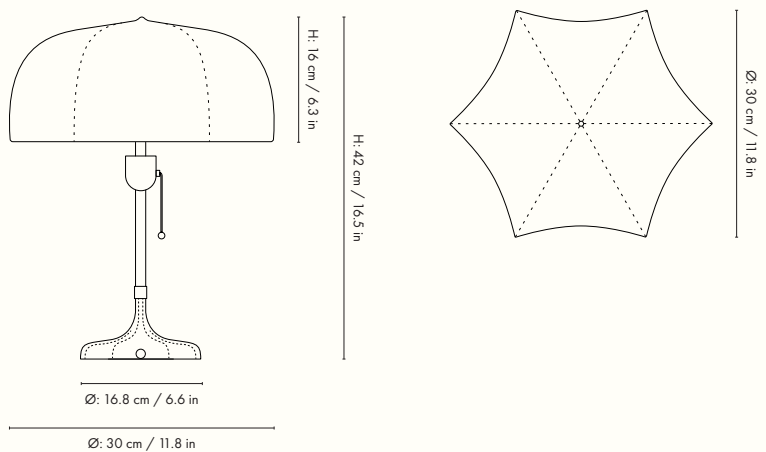

Measurements