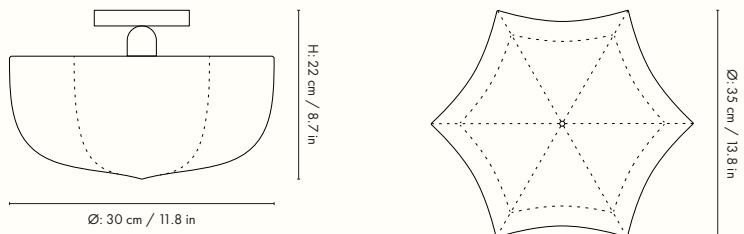

Measurements