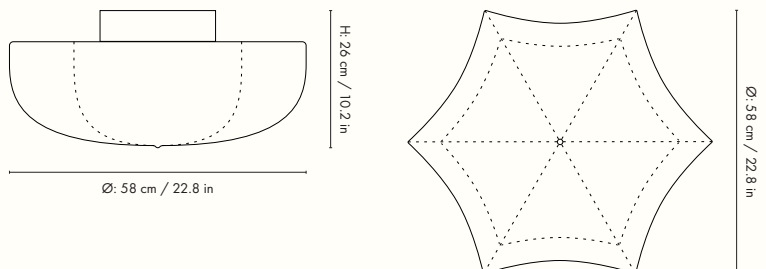

Measurements