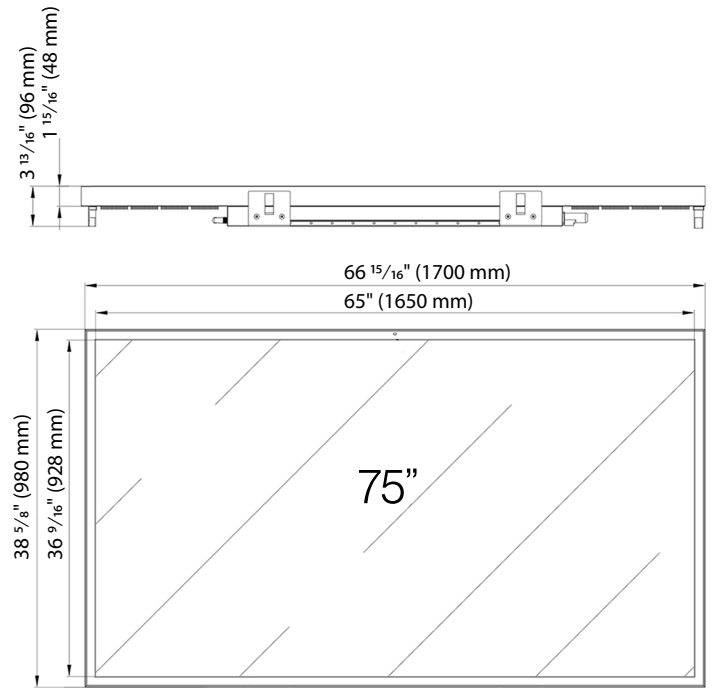

Aurora 75" Full-Sun Pro Series 4K UHD LED Outdoor Smart TV for Commercial & Residential Spaces

Product Specifications

Screen Size	75"
Resolution	3840 x 2160
Refresh Rate	60Hz
Contrast Ratio	1200:1
View Angle	178°/178°
Response Time	6.5ms
Brightness	2500 nits
Auto Brightness	Yes
Backlight Rated Hours	40,000hrs
Color Depth	1.07 Billion
Aspect Ratio	16:9
Optical Bonding	OCR type bonding technology

AV Inputs & Outputs

# of HDMI	3, Version 2.0, includes 1 ARC
# of 3.5mm Earphone Output	1
# of Antenna (RF) Inputs	1
# of Composite AV Inputs	1
# of USB Inputs	2, supports USB to RS232C PL2303 adaptor
# of Optical Output	1
LAN (RJ45)	1
IR	Built-in IR Sensor and additional rear IR

Connectivity

Wi-Fi	IEEE
Ethernet	√ (RJ45)
Bluetooth	V5.0

Broadcasting System

Standard	NTSC, ATSC

Storage

RAM DDR 3	1.5GB
Storage	8GB
OS	webOS Hub

Cooling

Cooling Structure	Heat Sinks
Media Bay	Two ultra silent cooling fans.
Working Temp	-24°F to 140°F (-31°C to 60°C)

Power

Input Voltage	100-240V AC (50Hz-60Hz)

Cabinet

VESA Compatible	600 mm x 400 mm
Screen Finish	Ultra Slim Body Design
Frame Material	Aluminum
Case Material	Aluminum+Galvanized Metal Plate
Water proof Rating	IP66
Media Bay Dimensions	12 1/8" x 11 1/8" (307 mm x 282 mm)

Product Dimensions & Weights

Product Size (W x H x D)	66 15/16" x 38 5/8" x 3 13/16" (1700 mm x 980 mm x 96 mm)
Net Weight	158 lb./72 kg

Packaging Dimensions & Weights

Packaging Dimensions (L x W x H)	72 1/16" x 7 7/8" x 43 3/4" (1870 mm x 220 mm x 1140 mm)
Gross Weight	198 lb./90 kg