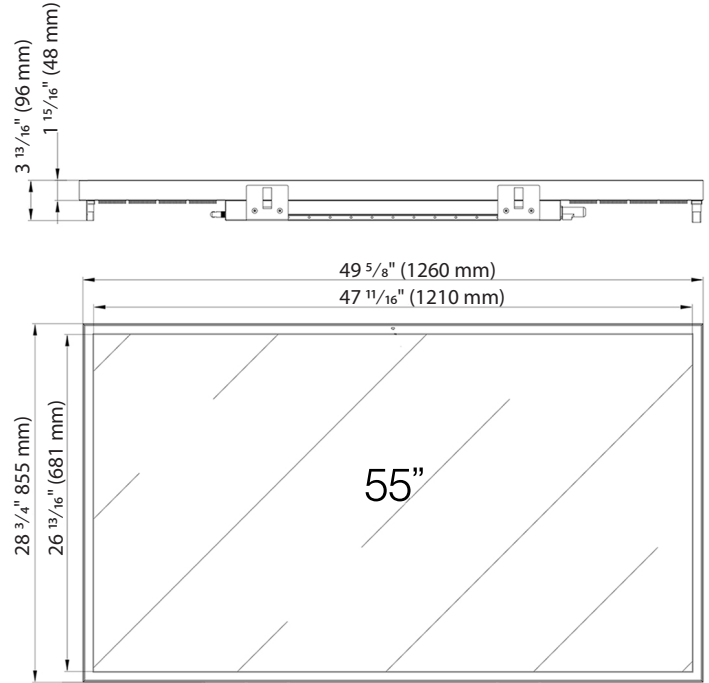

Aurora 55" Full-Sun Pro Series 4K UHD LED Outdoor Smart TV for Commercial & Residential Spaces

Product Specifications

Screen Size	55"
Resolution	3840 x 2160
Refresh Rate	60Hz
Contrast Ratio	1200:1
View Angle	178°/178°
Response Time	6.5ms
Brightness	2500 nits
Auto Brightness	Yes
Backlight Rated Hours	40,000hrs
Color Depth	1.07 Billion
Aspect Ratio	16:9
Optical Bonding	OCR type bonding technology

AV Inputs & Outputs

# of HDMI	3, Version 2.0, includes 1 ARC
# of 3.5mm Earphone Output	1
# of Antenna (RF) Inputs	1
# of Composite AV Inputs	1
# of USB Inputs	2, supports USB to RS232C PL2303 adaptor
# of Optical Output	1
LAN (RJ45)	1
IR	Built-in IR Sensor and additional rear IR

Connectivity

Wi-Fi	IEEEE
Ethernet	√ (RJ45)
Bluetooth	V5.0

Broadcasting System

Standard	NTSC, ATSC

Storage

RAM DDR 3	1.5GB
Storage	8GB
OS	webOS Hub

Cooling

Cooling Structure	Heat Sinks
Media Bay	Two ultra silent cooling fans.
Working Temp	-24°F to 140°F (-31°C to 60°C)

Power

Input Voltage	100-240V AC (50Hz-60Hz)

Cabinet

VESA Compatible	400 mm x 200 mm
Screen Finish	Ultra Slim Body Design
Frame Material	Aluminum
Case Material	Aluminum+Galvanized Metal Plate
Water proof Rating	IP66
Media Bay Dimensions	12 1/8" x 11 1/8" (307 mm x 282 mm)

Product Dimensions & Weights

Product Size (W x H x D)	49 5/8" x 28 3/4" x 3 13/16" (1260 mm x 730 mm x 96 mm)
Net Weight	94 lb./43 kg

Packaging Dimensions & Weights

Packaging Dimensions (L x W x H)	54 3/4" x 7 7/8" x 33 7/8" (1430 mm x 220 mm x 890 mm)
Gross Weight	118 lb./54 kg