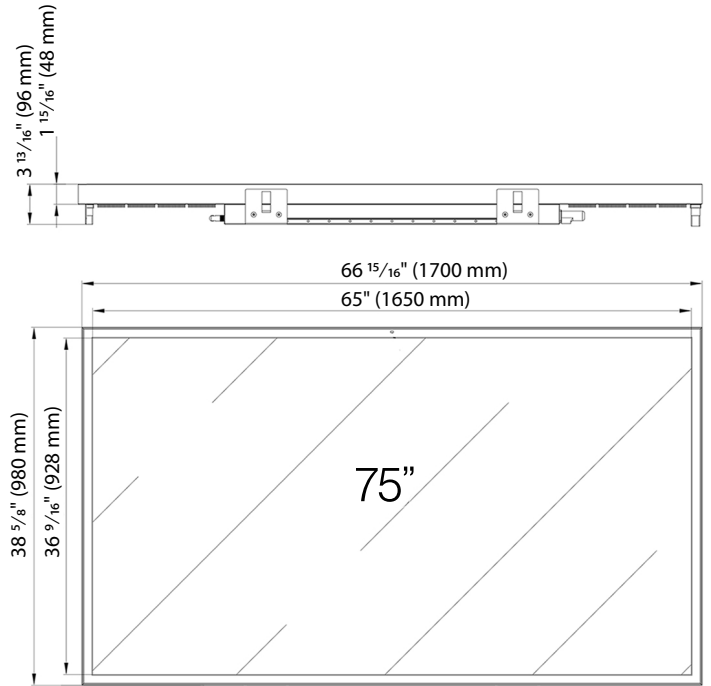

Aurora 75" Full-Sun Pro Series 4K UHD LED Outdoor Smart TV for Commercial & Residential Spaces

Product Specifications

Screen Size	75"
Resolution	3840 x 2160
Refresh Rate	60Hz
Contrast Ratio	1200:1
View Angle	178°/178°
Response Time	6.5ms
Brightness	2500 nits
Auto Brightness	Yes
Backlight Rated Hours	40,000hrs
Color Depth	1.07 Billion
Aspect Ratio	16:9
Optical Bonding	OCR type bonding technology

AV Inputs & Outputs

# of HDMI	3, Version 2.0, includes 1 ARC
# of 3.5mm Earphone Output	1
# of Antenna (RF) Inputs	1
# of Composite AV Inputs	1
# of USB Inputs	2, supports USB to RS232C PL2303 adaptor
# of Optical Output	1
LAN (RJ45)	1
IR	Built-in IR Sensor and additional rear IR

Connectivity

Wi-Fi	IEEE802.11n
Ethernet	√ (RJ45)
Bluetooth	V5.0

Broadcasting System

Standard	NTSC, ATSC

Storage

RAM DDR 3	1.5GB
Storage	8GB
OS	webOS Hub

Cooling

Cooling Structure	Heat Sinks
Media Bay	Two ultra silent cooling fans.
Working Temp	-24°F to 140°F (-31°C to 60°C)

Power

Input Voltage	100-240V AC (50Hz-60Hz)

Cabinet

VESA Compatible	600 mm x 400 mm
Screen Finish	Ultra Slim Body Design
Frame Material	Aluminum
Case Material	Aluminum+Galvanized Metal Plate
Water proof Rating	IP66
Media Bay Dimensions	12 1/8" x 11 1/8" (307 mm x 282 mm)

Product Dimensions & Weights

Product Size (W x H x D)	66 15/16" x 38 5/8" x 3 13/16" (1700 mm x 980 mm x 96 mm)
Net Weight	158 lb./72 kg

Packaging Dimensions & Weights

Packaging Dimensions (L x W x H)	72 1/16" x 7 7/8" x 43 3/4" (1870 mm x 220 mm x 1140 mm)
Gross Weight	198 lb./90 kg