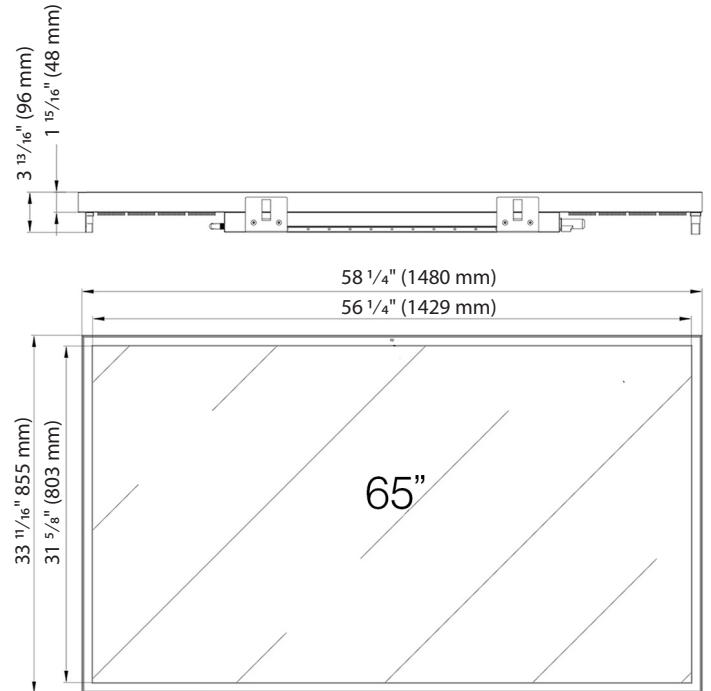

Aurora 65" Full-Sun Pro Series 4K UHD LED Outdoor Smart TV for Commercial & Residential Spaces

Product Specifications

Screen Size	65"
Resolution	3840 x 2160
Refresh Rate	60Hz
Contrast Ratio	1200:1
View Angle	178°/178°
Response Time	6.5ms
Brightness	2500 nits
Auto Brightness	Yes
Backlight Rated Hours	40,000hrs
Color Depth	1.07 Billion
Aspect Ratio	16:9
Optical Bonding	OCR type bonding technology

AV Inputs & Outputs

# of HDMI	3, Version 2.0, includes 1 ARC
# of 3.5mm Earphone Output	1
# of Antenna (RF) Inputs	1
# of Composite AV Inputs	1
# of USB Inputs	2, supports USB to RS232C PL2303 adaptor
# of Optical Output	1
LAN (RJ45)	1
IR	Built-in IR Sensor and additional rear IR

Connectivity

Wi-Fi	IEEEE
Ethernet	√ (RJ45)
Bluetooth	V5.0

Broadcasting System

Standard	NTSC, ATSC

Storage

RAM DDR 3	1.5GB
Storage	8GB
OS	webOS Hub

Cooling

Cooling Structure	Heat Sinks
Media Bay	Two ultra silent cooling fans.
Working Temp	-24°F to 140°F (-31°C to 60°C)

Power

Input Voltage	100-240V AC (50Hz-60Hz)

Cabinet

VESA Compatible	600 mm x 400 mm
Screen Finish	Ultra Slim Body Design
Frame Material	Aluminum
Case Material	Aluminum+Galvanized Metal Plate
Water proof Rating	IP66
Media Bay Dimensions	12 1/8" x 11 1/8" (307 mm x 282 mm)

Product Dimensions & Weights

Product Size (W x H x D)	58 1/4" x 33 11/16" x 3 13/16" (1480 mm x 855 mm x 96 mm)
Net Weight	120 lb./55 kg

Packaging Dimensions & Weights

Packaging Dimensions (L x W x H)	63 7/16" x 7 7/8" x 38 13/16" (1650 mm x 220 mm x 1020 mm)
Gross Weight	150 lb./69 kg