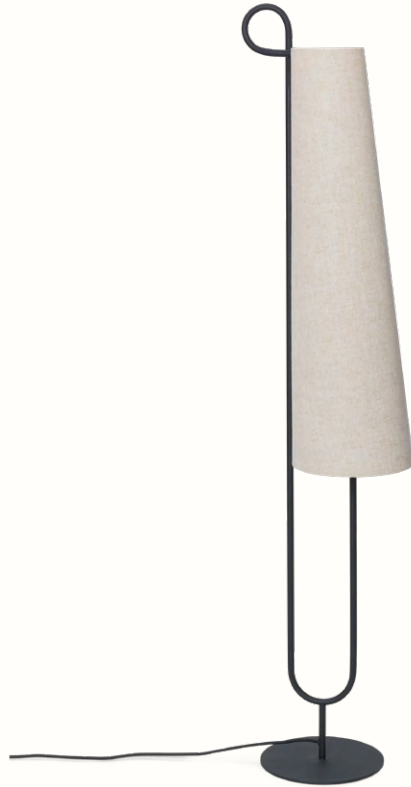

Product Fact Sheet - North America

Ancora Lamp Collection

ferm
LIVING

Ancora Floor Lamp

The Ancora Floor Lamp derives its name from the Italian word for ‘anchor,’ drawing inspiration from its distinctive shape. The warm and textured textile lampshade beautifully contrasts its powder-coated iron base, resulting in a poetic and vintage-inspired expression. This design effortlessly balances lightness and materiality, creating an enchanting ambiance in any space.

1104268245
Black/Natural

Information

Size: Ø: 25 x H: 150 cm / Ø: 9.8 x H: 59.1 in
Material: Powder coated iron structure. 2 x E26 socket.
 2.5 metre black fabric cord with on/off switch.
 Lampshade covered with fabric made of 90% linen and 10% polyester. Inner steel structure
Care: Wipe with a damp cloth
Voltage: 110V - 60Hz
Light source: 2 x E26 max 12 watt LED. Bulb not included
Info: Registered design
Certifications: ETL
Classification: IP20, Class II.
Country of origin: China
Net weight: 10 kg
Packsize: 1

Measurements

IP20

Ancora Wall Lamp – 100

The Ancora Wall Lamp derives its name from the Italian word for ‘anchor’, drawing inspiration from its distinctive shape. The warm and textured textile lampshade beautifully contrasts its powder-coated iron frame, resulting in a poetic and vintage-inspired expression. This design effortlessly balances lightness and materiality, creating an enchanting ambiance in any space.

1104268246
Black/Natural

Information

Size: Ø: 21.6 x H: 98.5 cm / Ø: 8.5 x H: 38.8 in
Material: Powder coated iron structure. 2 x E26 socket. 2.5 metre black fabric cord with on/off switch. Lampshade covered with fabric made of 90% linen and 10% polyester. Inner steel structure
Care: Wipe with a damp cloth
Voltage: 110V - 60Hz
Light source: 2 x E26 max 12 watt LED. Bulb not included.
Info: Registered design
Certifications: ETL
Classification: IP20, Class II
Country of origin: China
Net weight: 5 kg
Packsize: 1