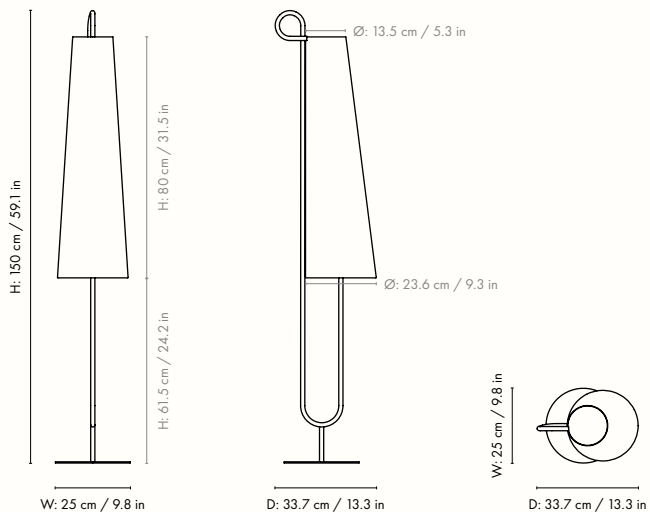

Product Fact Sheet - North America

Ancora Lamp Collection

ferm
LIVING

Ancora Floor Lamp

The Ancora Floor Lamp derives its name from the Italian word for ‘anchor,’ drawing inspiration from its distinctive shape. The warm and textured textile lampshade beautifully contrasts its powder-coated iron base, resulting in a poetic and vintage-inspired expression. This design effortlessly balances lightness and materiality, creating an enchanting ambiance in any space.

1104268245
Black/Natural

Information

Size: Ø: 25 x H: 150 cm / Ø: 9.8 x H: 59.1 in
Material: Powder coated iron structure. 2 x E26 socket.
 2.5 metre black fabric cord with on/off switch.
 Lampshade covered with fabric made of 90% linen and 10% polyester. Inner steel structure
Care: Wipe with a damp cloth
Voltage: 110V - 60Hz
Light source: 2 x E26 max 12 watt LED. Bulb not included
Info: Registered design
Certifications: ETL
Classification: IP20, Class II.
Country of origin: China
Net weight: 10 kg
Packsize: 1

Measurements

IP20

Ancora Wall Lamp – 100

The Ancora Wall Lamp derives its name from the Italian word for ‘anchor’, drawing inspiration from its distinctive shape. The warm and textured textile lampshade beautifully contrasts its powder-coated iron frame, resulting in a poetic and vintage-inspired expression. This design effortlessly balances lightness and materiality, creating an enchanting ambiance in any space.

1104268246
Black/Natural

Information

Size: Ø: 21.6 x H: 98.5 cm / Ø: 8.5 x H: 38.8 in
Material: Powder coated iron structure. 2 x E26 socket. 2.5 metre black fabric cord with on/off switch. Lampshade covered with fabric made of 90% linen and 10% polyester. Inner steel structure
Care: Wipe with a damp cloth
Voltage: 110V - 60Hz
Light source: 2 x E26 max 12 watt LED. Bulb not included.
Info: Registered design
Certifications: ETL
Classification: IP20, Class II
Country of origin: China
Net weight: 5 kg
Packsize: 1