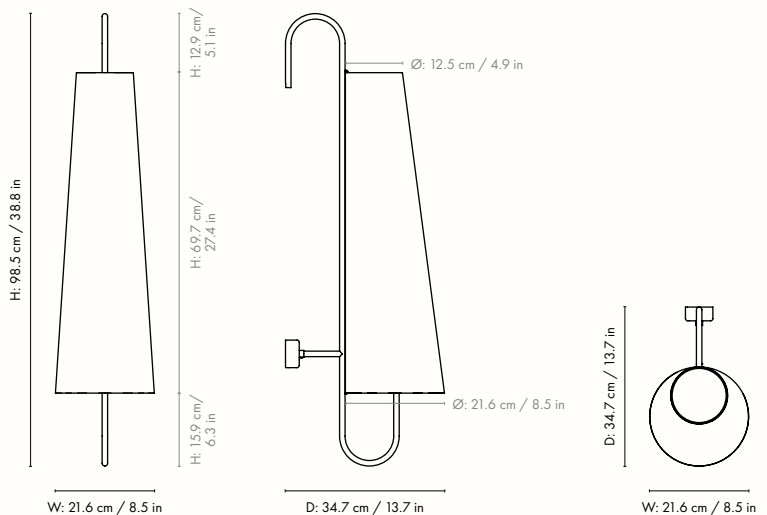

1104268245
Black/Natural

Information

Size: Ø: 25 x H: 150 cm / Ø: 9.8 x H: 59.1 in
Material: Powder coated iron structure. 2 x E26 socket.
 2.5 metre black fabric cord with on/off switch.
 Lampshade covered with fabric made of 90% linen and 10% polyester. Inner steel structure
Care: Wipe with a damp cloth
Voltage: 110V - 60Hz
Light source: 2 x E26 max 12 watt LED. Bulb not included
Info: Registered design
Certifications: ETL
Classification: IP20, Class II.
Country of origin: China
Net weight: 10 kg
Packsize: 1

Measurements

IP20

Ancora Wall Lamp – 100

The Ancora Wall Lamp derives its name from the Italian word for ‘anchor’, drawing inspiration from its distinctive shape. The warm and textured textile lampshade beautifully contrasts its powder-coated iron frame, resulting in a poetic and vintage-inspired expression. This design effortlessly balances lightness and materiality, creating an enchanting ambiance in any space.

1104268246
Black/Natural

Information

Size: Ø: 21.6 x H: 98.5 cm / Ø: 8.5 x H: 38.8 in
Material: Powder coated iron structure. 2 x E26 socket. 2.5 metre black fabric cord with on/off switch. Lampshade covered with fabric made of 90% linen and 10% polyester. Inner steel structure
Care: Wipe with a damp cloth
Voltage: 110V - 60Hz
Light source: 2 x E26 max 12 watt LED. Bulb not included.
Info: Registered design
Certifications: ETL
Classification: IP20, Class II
Country of origin: China
Net weight: 5 kg
Packsize: 1

Measurements

IP20

Space to feel comfortably you