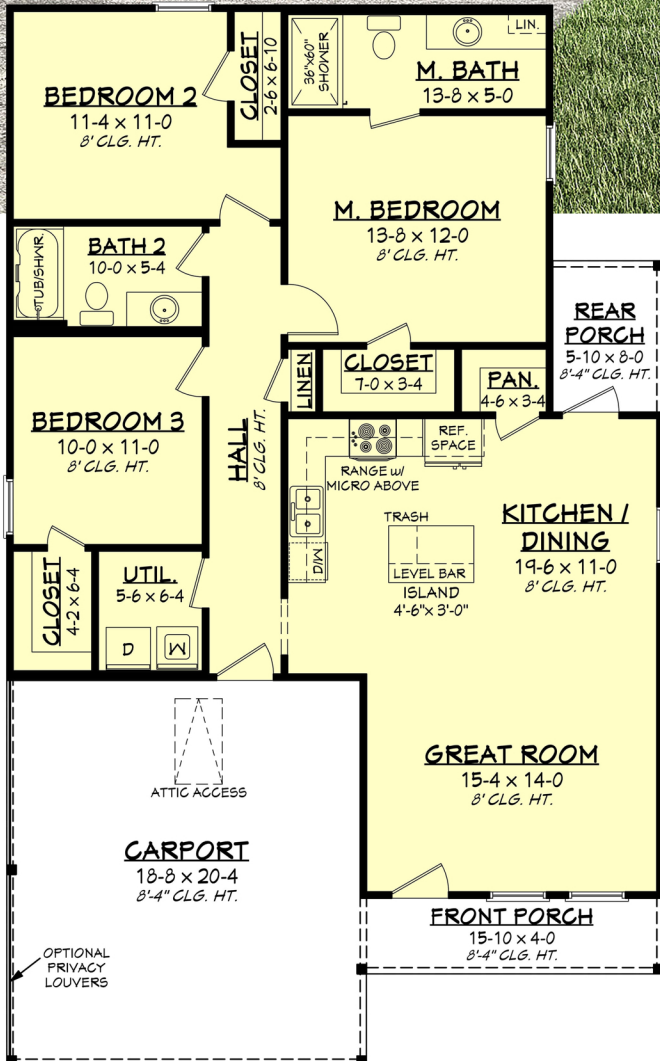

Designing Homes  
**HOUSE PLAN ZONE**  
 Building Relationships

**Reed House Plan**

1296

1296 Sq Ft.

1 Stories

3 Bedrooms

34-8 Width

2 Bathrooms