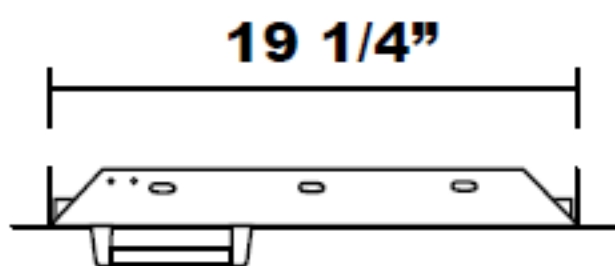

Horizontal Door

Top View

Front View

Side View

**CUTOUT DIMENSIONS:
19 3/8" x 15 3/4"**