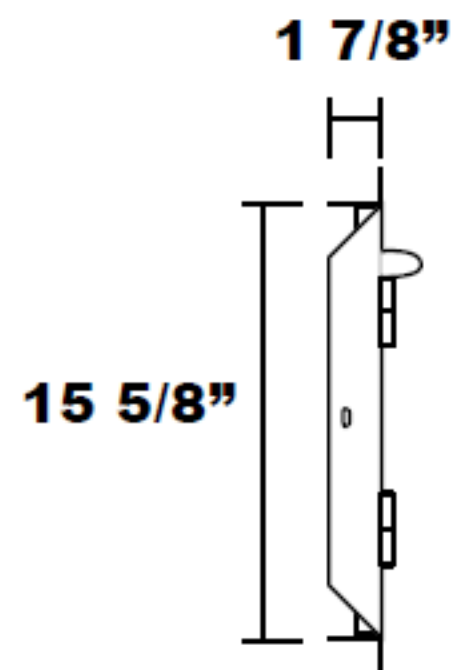

Horizontal Door

Top View

Front View

Side View

**CUTOUT DIMENSIONS:
19 3/8" x 15 3/4"**