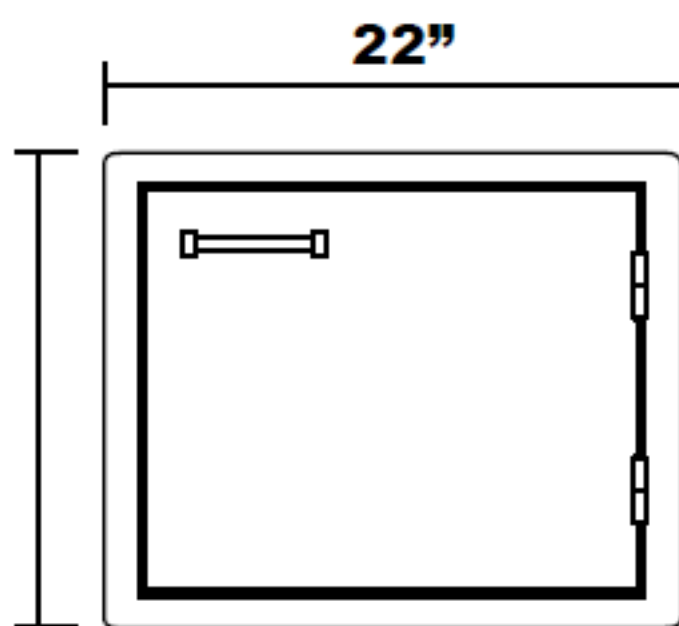

Horizontal Door

Top View

Front View

Side View

**CUTOUT DIMENSIONS:
19 3/8" x 15 3/4"**