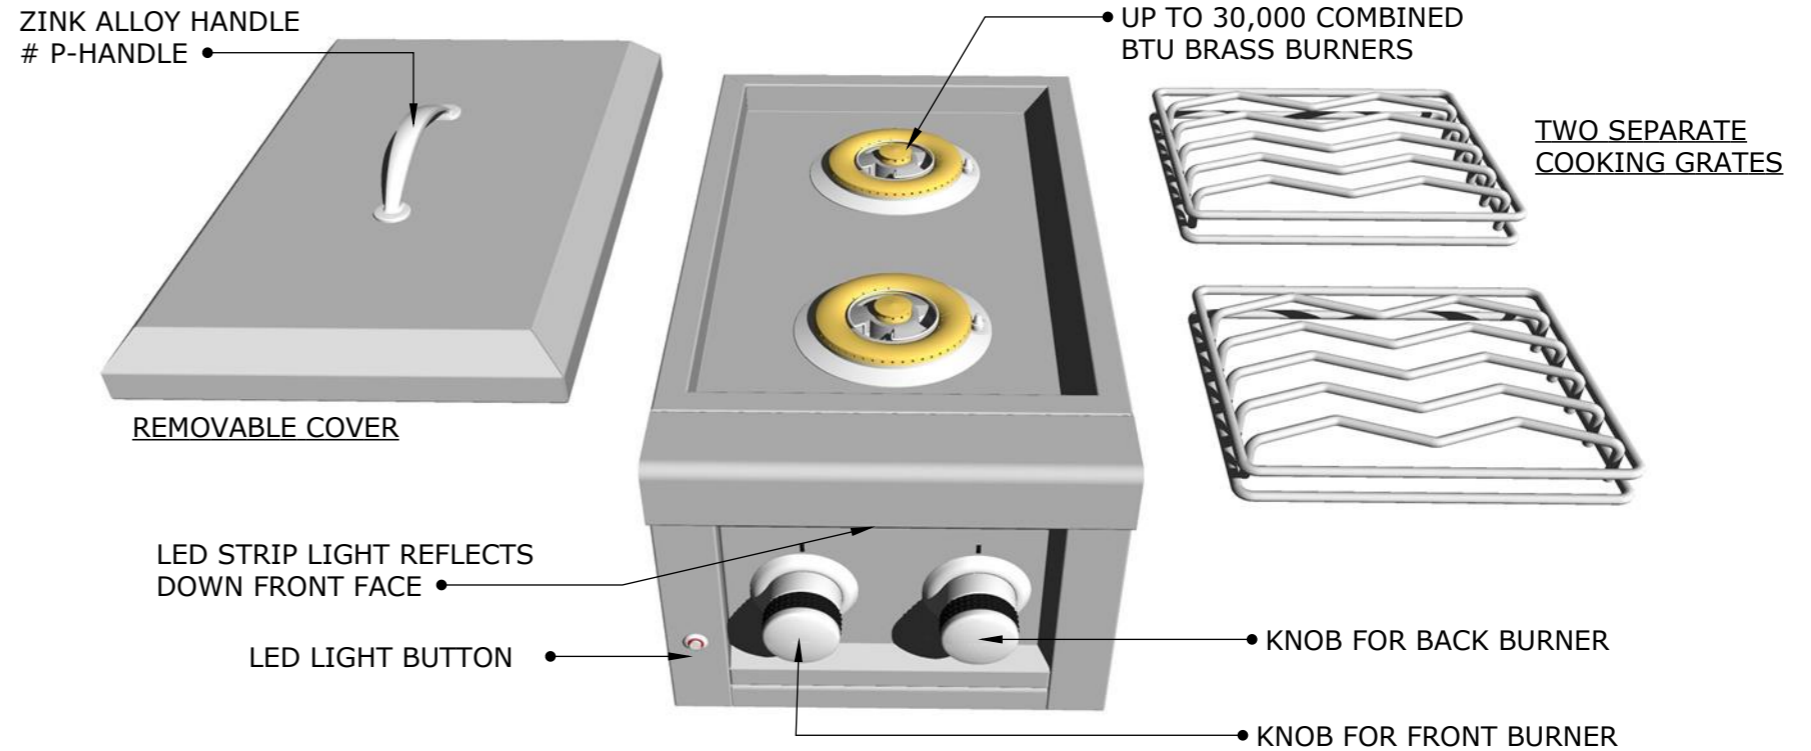

SUNSTONE®

RUBY SERIES VERSA DOUBLE BURNER

PRODUCT
Item No.
SUN13VDB-LP/NG

DESCRIPTION
RUBY SERIES™ 13" VERSA™ Slide-in Double Gas Burner w/LED Light, Removable Cover & up to 30,000 Combined Btu's

SPECIFICATIONS
PRODUCT SIZE - 13"W X 23-1/2"D X 12-1/2"H
CUT-OUT - 12"W X 20-1/4"D X 9"H
WEIGHT - 32 LBS
BTU'S - UP TO 30,000
GAS TYPE - LP OR NG

WARRANTY

- BRASS BURNER-----LIMITED LIFETIME
- STRUCTURE, FINISH----LIMITED LIFETIME
- VALVES, LIGHT, HANDLE, KNOBS-1 YEAR

TECHNICAL LINE: 888-934-9449

PRODUCT SIZE

18 Gauge 304 Stainless steel Cover, Structure, 18 gauge 201 stainless steel for side Burner under skirt panels

PRODUCT TECHNICAL MEASUREMENTS - BOX SIZE

PRODUCT DETAILS

RECOMMENDED PRODUCT CUT-OUT DIMENSION