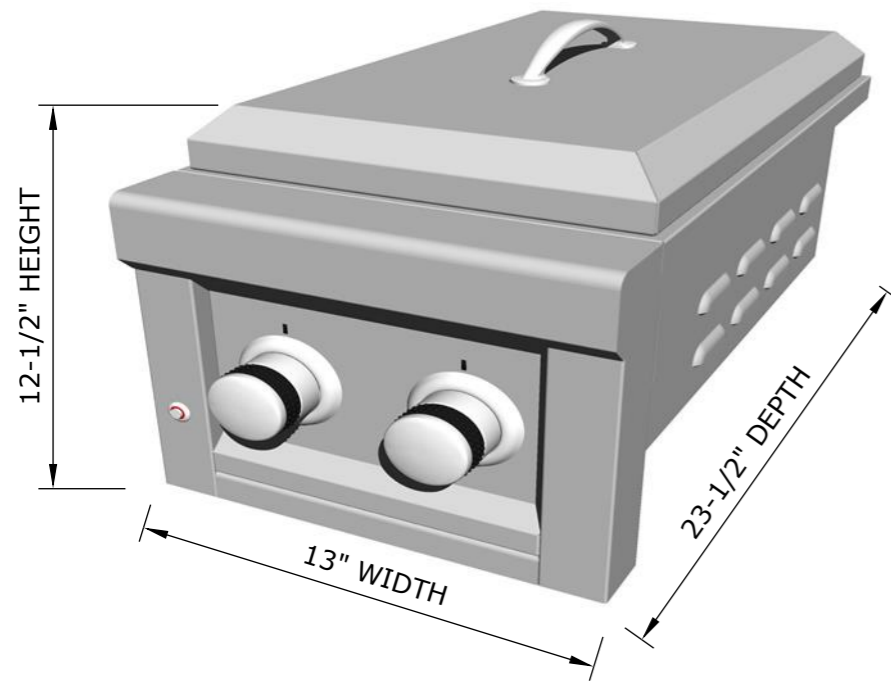

SUNSTONE®

RUBY SERIES VERSA DOUBLE BURNER

PRODUCT
Item No.
SUN13VDB-LP/NG

DESCRIPTION
RUBY SERIES™ 13" VERSA™ Slide-in Double Gas Burner w/LED Light, Removable Cover & up to 30,000 Combined Btu's

SPECIFICATIONS
PRODUCT SIZE - 13"W X 23-1/2"D X 12-1/2"H
CUT-OUT - 12"W X 20-1/4"D X 9"H
WEIGHT - 32 LBS
BTU'S - UP TO 30,000
GAS TYPE - LP OR NG

WARRANTY

- BRASS BURNER-----LIMITED LIFETIME
- STRUCTURE, FINISH----LIMITED LIFETIME
- VALVES, LIGHT, HANDLE, KNOBS-1 YEAR

TECHNICAL LINE: 888-934-9449

PRODUCT SIZE

18 Gauge 304 Stainless steel Cover, Structure, 18 gauge 201 stainless steel for side Burner under skirt panels

PRODUCT TECHNICAL MEASUREMENTS - BOX SIZE

PRODUCT DETAILS

RECOMMENDED PRODUCT CUT-OUT DIMENSION