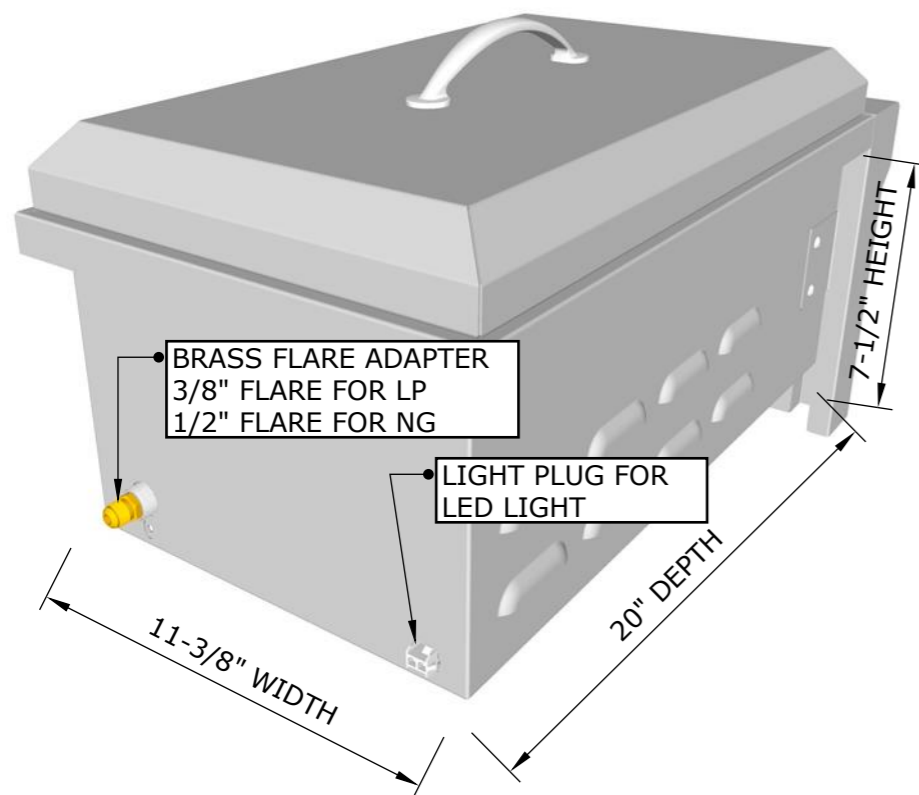

SUNSTONE®

RUBY SERIES VERSA DOUBLE BURNER

PRODUCT
Item No.
SUN13VDB-LP/NG

DESCRIPTION
RUBY SERIES™ 13" VERSA™ Slide-in Double Gas Burner w/LED Light, Removable Cover & up to 30,000 Combined Btu's

SPECIFICATIONS
PRODUCT SIZE - 13"W X 23-1/2"D X 12-1/2"H
CUT-OUT - 12"W X 20-1/4"D X 9"H
WEIGHT - 32 LBS
BTU'S - UP TO 30,000
GAS TYPE - LP OR NG

WARRANTY

- BRASS BURNER-----LIMITED LIFETIME
- STRUCTURE, FINISH----LIMITED LIFETIME
- VALVES, LIGHT, HANDLE, KNOBS-1 YEAR

TECHNICAL LINE: 888-934-9449

PRODUCT SIZE

18 Gauge 304 Stainless steel Cover, Structure, 18 gauge 201 stainless steel for side Burner under skirt panels

PRODUCT TECHNICAL MEASUREMENTS - BOX SIZE

PRODUCT DETAILS

RECOMMENDED PRODUCT CUT-OUT DIMENSION