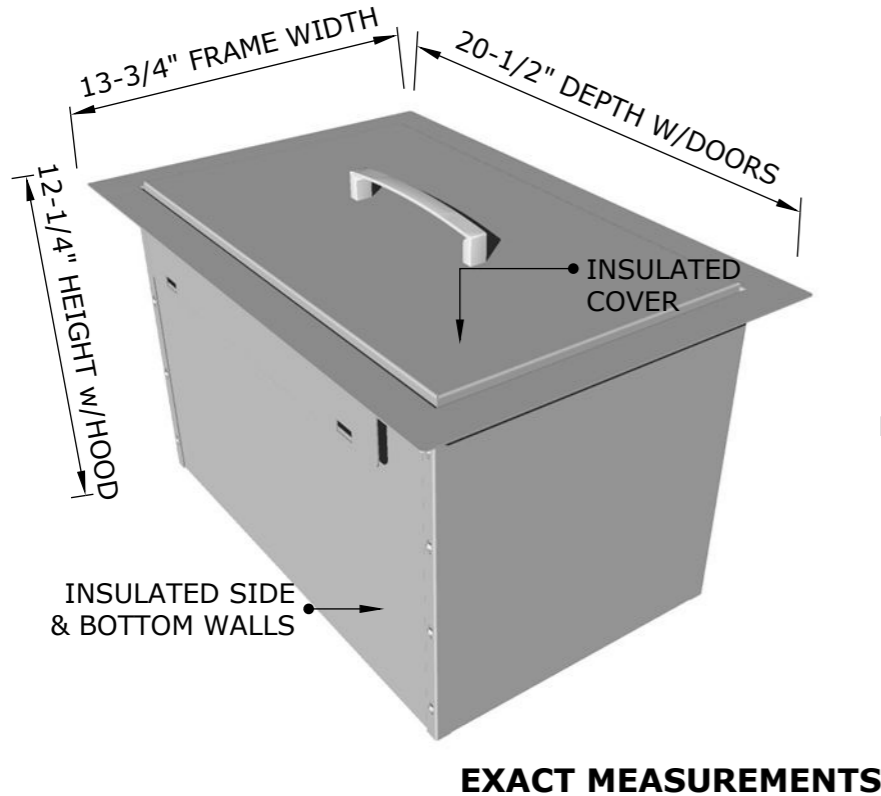

PRODUCT

14" X 12" Height Drop
In Ice Chest

Item No. B-IC14

DESCRIPTION

Over/Under 14" x 12" Height Single
Basin Insulated Wall Ice Chest
w/Insulated Cover

PRODUCT DIMENSIONS

13-3/4" WIDTH x 12-1/4" HEIGHT
x 20-1/2" DEPTH (PRODUCT SIZE)
12-1/8" WIDTH x 14" HEIGHT x 18-
3/8" DEPTH (CUT-OUT)

SPECIFICATIONS

16 Gauge 304 SS for Ice Chest Frame,
20 Gauge 304 SS for Inside Material, 20
Gauge 201 SS for Outside Box (Under
Counter Material), 18 Gauge 304 SS for
Outside of Cover & 24 Gauge for inside
material

WARRANTY

- **COMPONENT FINISH** -----3 YEARS
- **HANDLE**-----1 YEAR
- **DRAIN**----- 1 YEAR

SEE PRODUCT WARRANTY FOR DETAILS

Product Dimensions

Product Features

Product Installation

OVER COUNTER CUT-OUT SIZE IS
12-1/8" WIDTH BY 14" HEIGHT BY 18-3/8" DEPTH

UNDER COUNTER CUT-OUT SIZE IS
11-7/8" WIDTH BY 15" HEIGHT BY 18-1/8" DEPTH

OVER/UNDER VIEW

OVER COUNTER INSTALL