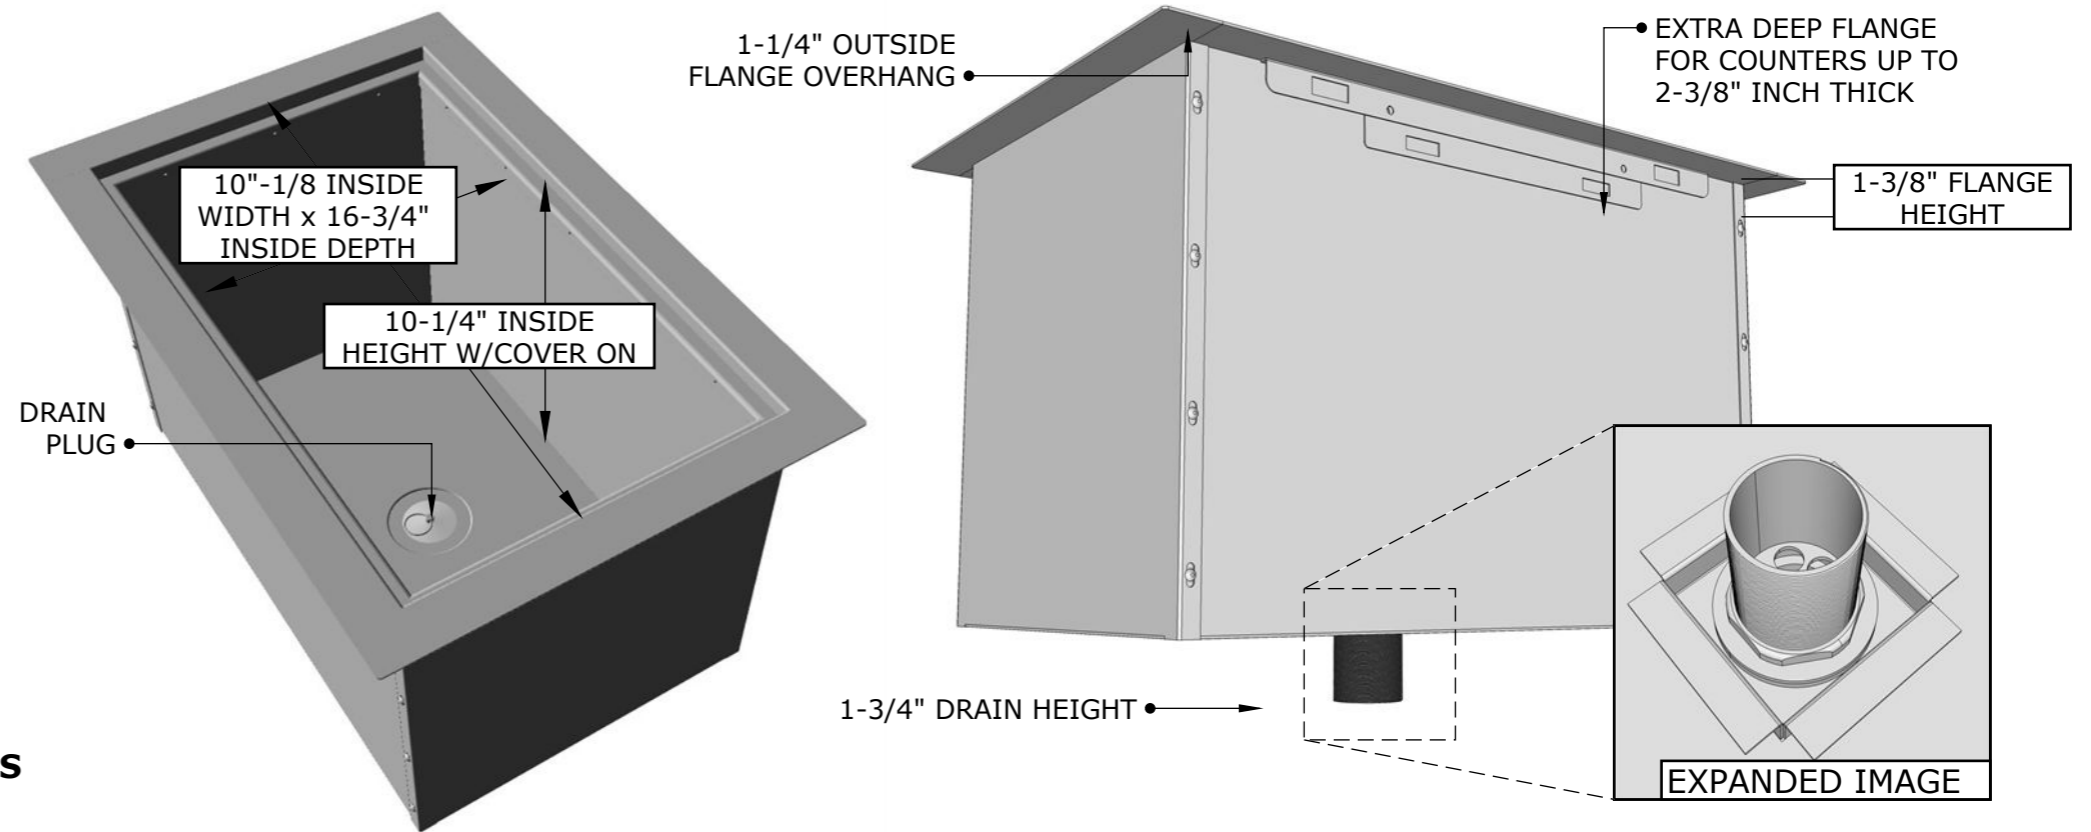

PRODUCT

14" X 12" Height Drop
In Ice Chest

Item No. B-IC14

DESCRIPTION

Over/Under 14" x 12" Height Single
Basin Insulated Wall Ice Chest
w/Insulated Cover

PRODUCT DIMENSIONS

13-3/4" WIDTH x 12-1/4" HEIGHT
x 20-1/2" DEPTH (PRODUCT SIZE)
12-1/8" WIDTH x 14" HEIGHT x 18-
3/8" DEPTH (CUT-OUT)

SPECIFICATIONS

16 Gauge 304 SS for Ice Chest Frame,
20 Gauge 304 SS for Inside Material, 20
Gauge 201 SS for Outside Box (Under
Counter Material), 18 Gauge 304 SS for
Outside of Cover & 24 Gauge for inside
material

WARRANTY

- **COMPONENT FINISH** -----3 YEARS
- **HANDLE**-----1 YEAR
- **DRAIN**----- 1 YEAR

SEE PRODUCT WARRANTY FOR DETAILS

Product Dimensions

Product Features

Product Installation

OVER COUNTER CUT-OUT SIZE IS
12-1/8" WIDTH BY 14" HEIGHT BY 18-3/8" DEPTH

UNDER COUNTER CUT-OUT SIZE IS
11-7/8" WIDTH BY 15" HEIGHT BY 18-1/8" DEPTH

OVER/UNDER VIEW

OVER COUNTER INSTALL