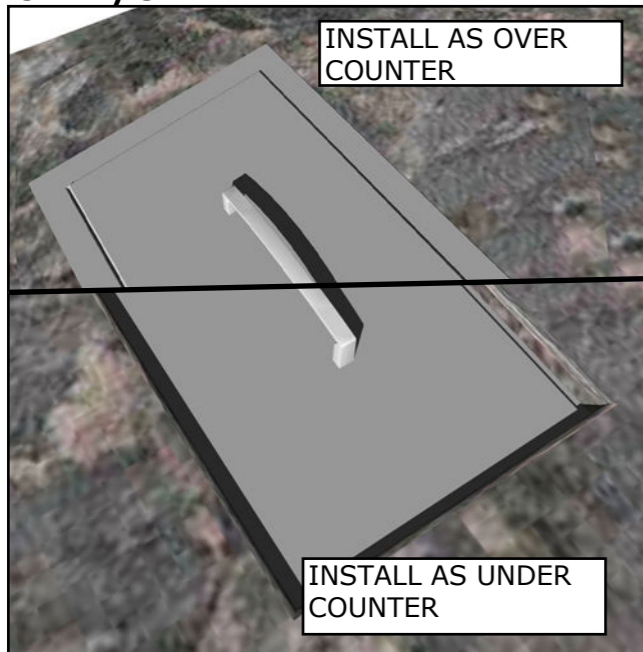

PRODUCT

14" X 12" Height Drop
In Ice Chest

Item No. B-IC14

DESCRIPTION

Over/Under 14" x 12" Height Single
Basin Insulated Wall Ice Chest
w/Insulated Cover

PRODUCT DIMENSIONS

13-3/4" WIDTH x 12-1/4" HEIGHT
x 20-1/2" DEPTH (PRODUCT SIZE)
12-1/8" WIDTH x 14" HEIGHT x 18-
3/8" DEPTH (CUT-OUT)

SPECIFICATIONS

16 Gauge 304 SS for Ice Chest Frame,
20 Gauge 304 SS for Inside Material, 20
Gauge 201 SS for Outside Box (Under
Counter Material), 18 Gauge 304 SS for
Outside of Cover & 24 Gauge for inside
material

WARRANTY

- **COMPONENT FINISH** -----3 YEARS
- **HANDLE**-----1 YEAR
- **DRAIN**----- 1 YEAR

SEE PRODUCT WARRANTY FOR DETAILS

Product Dimensions

Product Features

Product Installation

OVER COUNTER CUT-OUT SIZE IS
12-1/8" WIDTH BY 14" HEIGHT BY 18-3/8" DEPTH

UNDER COUNTER CUT-OUT SIZE IS
11-7/8" WIDTH BY 15" HEIGHT BY 18-1/8" DEPTH

OVER/UNDER VIEW

OVER COUNTER INSTALL