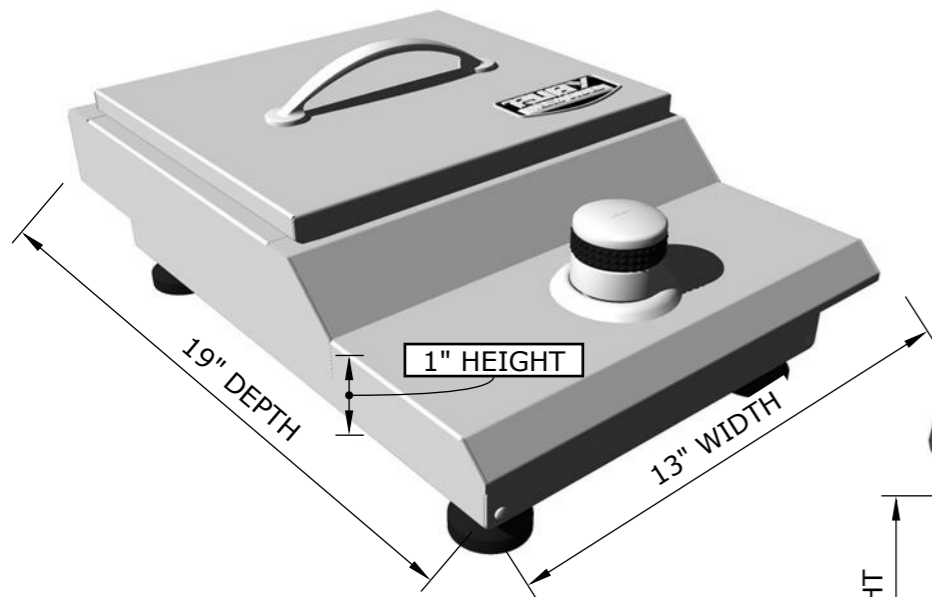

SUNSTONE®

RUBY SERIES VERSA SINGLE BURNER

PRODUCT
Item No.
SUN13VSB-LP/NG

DESCRIPTION
RUBY SERIES™ 13" VERSA™
Drop-in/Counter Top Single Gas
Burner

SPECIFICATIONS
PRODUCT SIZE - 13"W X 8-1/2"H W/LEG X 19"D
CUT-OUT - 12"W X 4"H W/LEG 2-1/4"H W/O LEG X 17-1/2"D
WEIGHT - 21 LBS
BTU'S - UP TO 15,000
GAS TYPE - LP OR NG

WARRANTY

- BRASS BURNER-----LIMITED LIFETIME
- STRUCTURE, FINISH----LIMITED LIFETIME
- VALVES, LIGHT, HANDLE, KNOBS-1 YEAR

TECHNICAL LINE: 888-934-9449

PRODUCT SIZE

18 Gauge 304 Stainless steel Cover, Structure, 18 gauge 201 stainless steel for side Burner under skirt panels

PRODUCT TECHNICAL MEASUREMENTS - BOX SIZE

PRODUCT DETAILS

INSTALL AS DROP-IN OR SIMPLY PLACE ON COUNTER