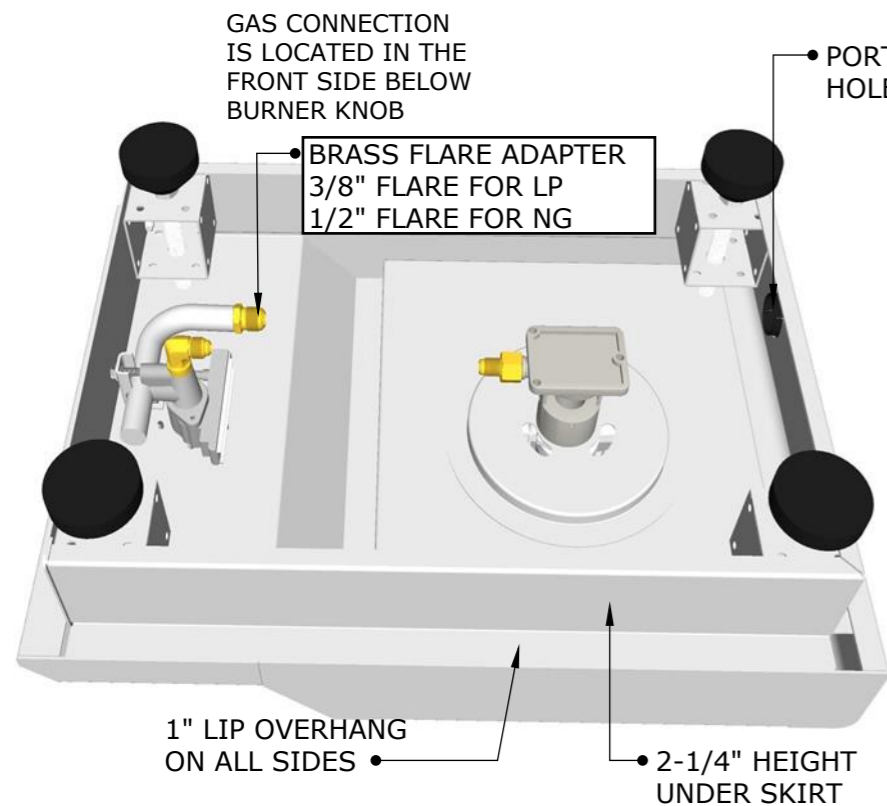

SUNSTONE®

RUBY SERIES VERSA SINGLE BURNER

PRODUCT
Item No.
SUN13VSB-LP/NG

DESCRIPTION
RUBY SERIES™ 13" VERSA™
Drop-in/Counter Top Single Gas
Burner

SPECIFICATIONS
PRODUCT SIZE - 13"W X 8-1/2"H W/LEG X 19"D
CUT-OUT - 12"W X 4"H W/LEG 2-1/4"H W/O LEG X 17-1/2"D
WEIGHT - 21 LBS
BTU'S - UP TO 15,000
GAS TYPE - LP OR NG

WARRANTY

- BRASS BURNER-----LIMITED LIFETIME
- STRUCTURE, FINISH----LIMITED LIFETIME
- VALVES, LIGHT, HANDLE, KNOBS-1 YEAR

TECHNICAL LINE: 888-934-9449

PRODUCT SIZE

18 Gauge 304 Stainless steel Cover, Structure, 18 gauge 201 stainless steel for side Burner under skirt panels

PRODUCT TECHNICAL MEASUREMENTS - BOX SIZE

PRODUCT DETAILS

INSTALL AS DROP-IN OR SIMPLY PLACE ON COUNTER