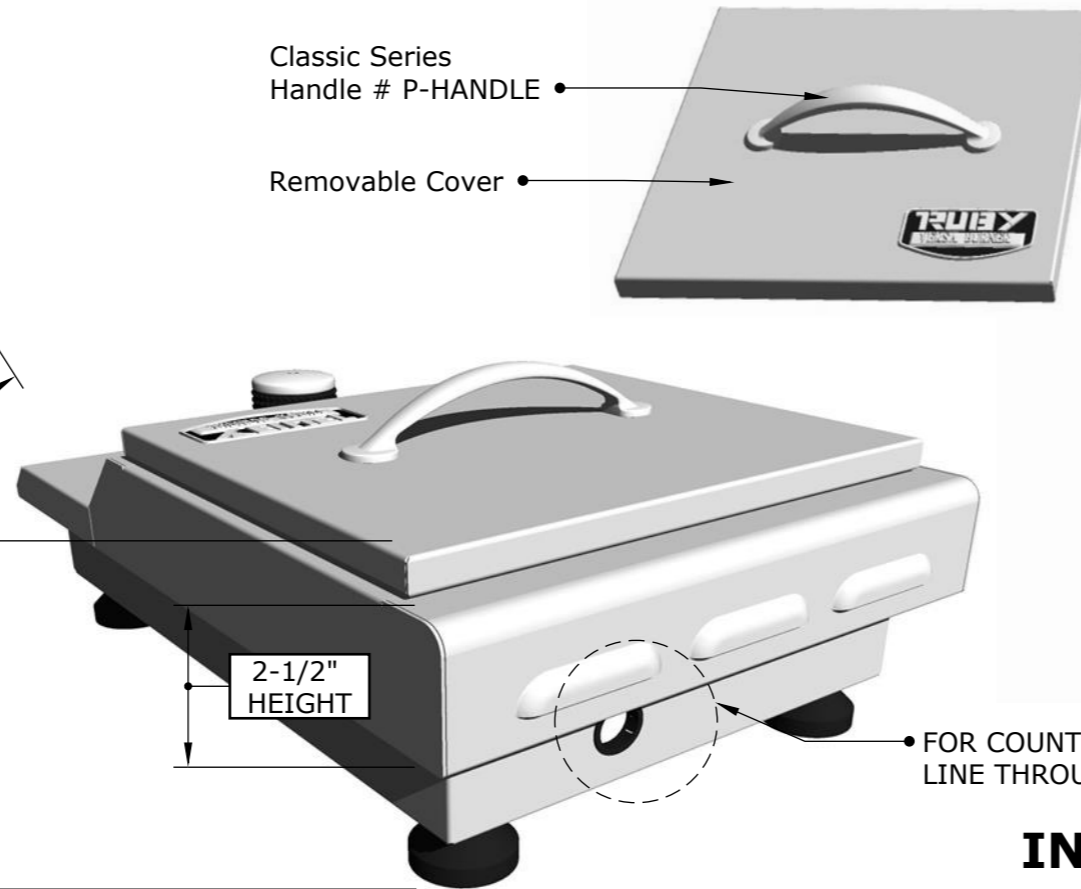

SUNSTONE®

RUBY SERIES VERSA SINGLE BURNER

PRODUCT
Item No.
SUN13VSB-LP/NG

DESCRIPTION
RUBY SERIES™ 13" VERSA™
Drop-in/Counter Top Single Gas
Burner

SPECIFICATIONS
PRODUCT SIZE - 13"W X 8-1/2"H W/LEG X 19"D
CUT-OUT - 12"W X 4"H W/LEG 2-1/4"H W/O LEG X 17-1/2"D
WEIGHT - 21 LBS
BTU'S - UP TO 15,000
GAS TYPE - LP OR NG

WARRANTY

- BRASS BURNER-----LIMITED LIFETIME
- STRUCTURE, FINISH----LIMITED LIFETIME
- VALVES, LIGHT, HANDLE, KNOBS-1 YEAR

TECHNICAL LINE: 888-934-9449

PRODUCT SIZE

18 Gauge 304 Stainless steel Cover, Structure, 18 gauge 201 stainless steel for side Burner under skirt panels

PRODUCT TECHNICAL MEASUREMENTS - BOX SIZE

PRODUCT DETAILS

INSTALL AS DROP-IN OR SIMPLY PLACE ON COUNTER