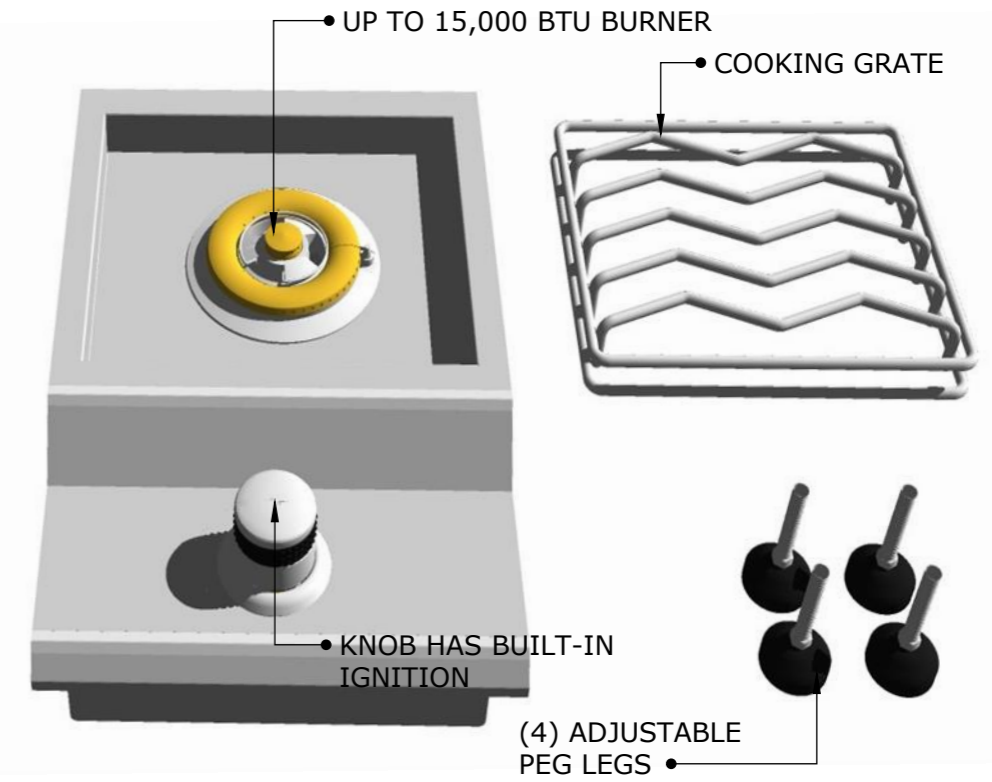

SUNSTONE®

RUBY SERIES VERSA SINGLE BURNER

PRODUCT
Item No.
SUN13VSB-LP/NG

DESCRIPTION
RUBY SERIES™ 13" VERSA™
Drop-in/Counter Top Single Gas
Burner

SPECIFICATIONS
PRODUCT SIZE - 13"W X 8-1/2"H W/LEG X 19"D
CUT-OUT - 12"W X 4"H W/LEG 2-1/4"H W/O LEG X 17-1/2"D
WEIGHT - 21 LBS
BTU'S - UP TO 15,000
GAS TYPE - LP OR NG

WARRANTY

- BRASS BURNER-----LIMITED LIFETIME
- STRUCTURE, FINISH----LIMITED LIFETIME
- VALVES, LIGHT, HANDLE, KNOBS-1 YEAR

TECHNICAL LINE: 888-934-9449

PRODUCT SIZE

18 Gauge 304 Stainless steel Cover, Structure, 18 gauge 201 stainless steel for side Burner under skirt panels

PRODUCT TECHNICAL MEASUREMENTS - BOX SIZE

PRODUCT DETAILS

INSTALL AS DROP-IN OR SIMPLY PLACE ON COUNTER