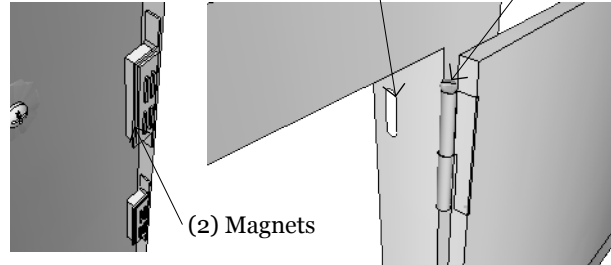

**PRODUCT**  
14" x 20" Horizontal Door  
Item No. DH1420

**DESCRIPTION**  
14" x 20" Horizontal Single Door  
THIS MODEL CAN BE  
INSTALLED EITHER LEFT  
OR RIGHT SWING.

14"x20" Horizontal Door  
23"W x 17"H x 1 5/8" D (Product Size )  
20-1/4"W x 14-1/4"H (Cut-out )  
10LBS ( Weight )

**Material Specifications:**  
16 Gauge 304 Stainless Steel,  
Handles are made of Zinc Alloy,  
Chrome Plated.

Flange Dimensions

Open hole for securing door

Reversible Sturdy Hinge

Cut-out Dimensions

Stainless Steel 430 Plate for Magnets