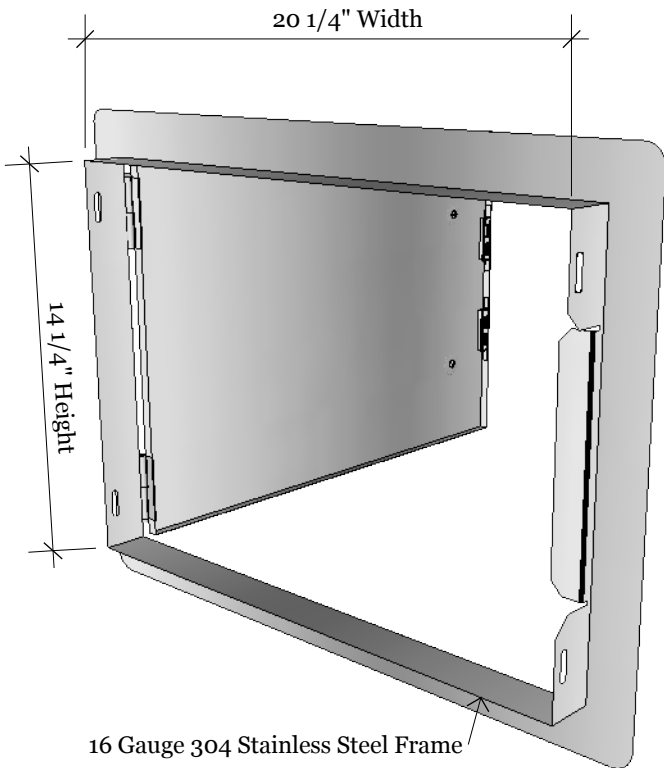

**PRODUCT**  
14" x 20" Horizontal Door  
Item No. DH1420

**DESCRIPTION**  
14" x 20" Horizontal Single Door  
THIS MODEL CAN BE  
INSTALLED EITHER LEFT  
OR RIGHT SWING.

14"x20" Horizontal Door  
23"W x 17"H x 1 5/8" D (Product Size )  
20-1/4"W x 14-1/4"H (Cut-out )  
10LBS ( Weight )

**Material Specifications:**  
16 Gauge 304 Stainless Steel,  
Handles are made of Zinc Alloy,  
Chrome Plated.

Flange Dimensions

Open hole for securing door

Reversible Sturdy Hinge

Cut-out Dimensions

Stainless Steel 430 Plate for Magnets

Product Dimensions

1/4" Door Frame Flange  
for a secure door

16 Gauge 304 Stainless Steel Frame

16 Gauge 304 Stainless Steel Door