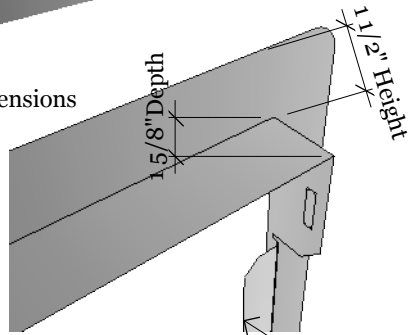

**PRODUCT**  
14" x 20" Horizontal Door  
Item No. DH1420

**DESCRIPTION**  
14" x 20" Horizontal Single Door  
THIS MODEL CAN BE  
INSTALLED EITHER LEFT  
OR RIGHT SWING.

14"x20" Horizontal Door  
23"W x 17"H x 1 5/8" D (Product Size )  
20-1/4"W x 14-1/4"H (Cut-out )  
10LBS ( Weight )

**Material Specifications:**  
16 Gauge 304 Stainless Steel,  
Handles are made of Zinc Alloy,  
Chrome Plated.

Flange Dimensions

Open hole for securing door

Reversible Sturdy Hinge

Cut-out Dimensions

Stainless Steel 430 Plate for Magnets

Product Dimensions

1/4" Door Frame Flange  
for a secure door

16 Gauge 304 Stainless Steel Frame

16 Gauge 304 Stainless Steel Door