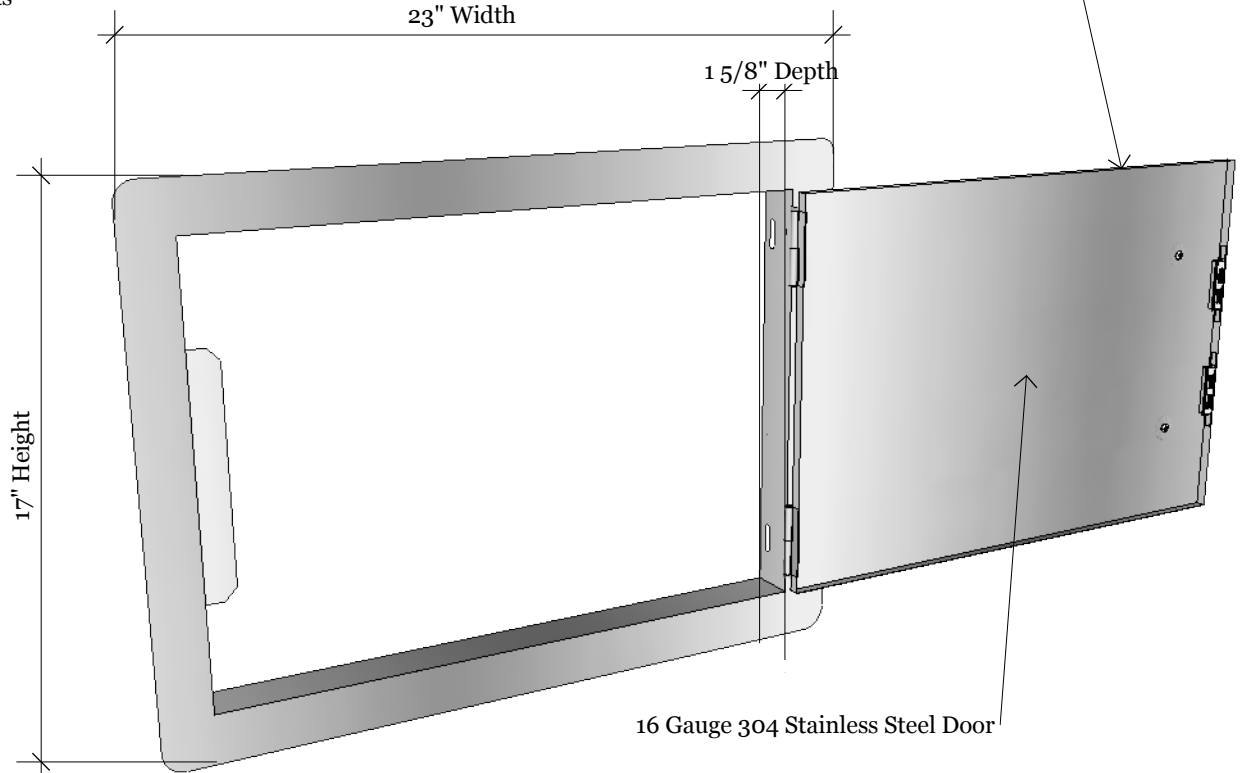

**PRODUCT**  
14" x 20" Horizontal Door  
Item No. DH1420

**DESCRIPTION**  
14" x 20" Horizontal Single Door  
THIS MODEL CAN BE  
INSTALLED EITHER LEFT  
OR RIGHT SWING.

14"x20" Horizontal Door  
23"W x 17"H x 1 5/8" D (Product Size )  
20-1/4"W x 14-1/4"H (Cut-out )  
10LBS ( Weight )

**Material Specifications:**  
16 Gauge 304 Stainless Steel,  
Handles are made of Zinc Alloy,  
Chrome Plated.

Flange Dimensions

Open hole for securing door

Reversible Sturdy Hinge

Cut-out Dimensions

Stainless Steel 430 Plate for Magnets

Product Dimensions

1/4" Door Frame Flange  
for a secure door

16 Gauge 304 Stainless Steel Frame

16 Gauge 304 Stainless Steel Door