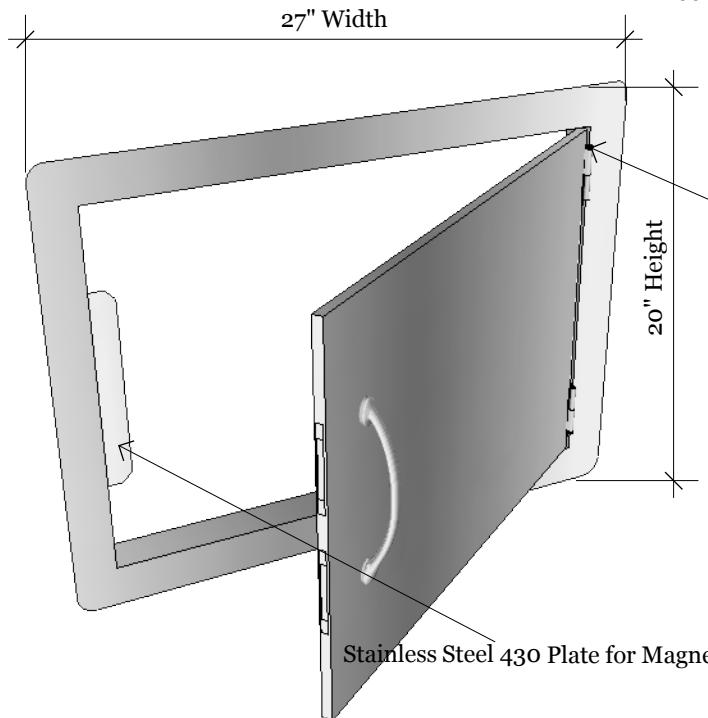

Open Right Side

Open Left Side

Texas BBQ Wholesalers
 13802 Dragline Dr.
 Austin, TX. 78728
 Tel: 888.934.9449
 Bus: 512.487.5116
 Fax: 512.487.7016

PRODUCT
 17" x 24" Horizontal
 Item No. DH1724

DESCRIPTION
 17" x 24" Horizontal Single Door
 This model can be installed either
 Left or Right Swing

17"x24" Horizontal Door
 27"W x 20"H x 1 5/8" D(Product Size)
 24 1/4"W x 17 1/4"H (Cut-out)
 11.5 LBS (Weight)

Material Specifications:
 16 Gauge 304 Stainless Steel,
 Handles are made of Zinc Alloy,
 Chrome Plated.

Product Dimensions

Open 180 Degree

Cut-out Dimensions