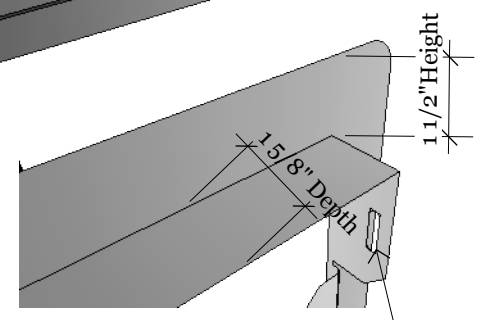

Open Right Side

Open Left Side

Texas BBQ Wholesalers
 13802 Dragline Dr.
 Austin, TX. 78728
 Tel: 888.934.9449
 Bus: 512.487.5116
 Fax: 512.487.7016

PRODUCT
 17" x 24" Horizontal
 Item No. DH1724

DESCRIPTION
 17" x 24" Horizontal Single Door
 This model can be installed either
 Left or Right Swing

17"x24" Horizontal Door
 27"W x 20"H x 1 5/8" D(Product Size)
 24 1/4"W x 17 1/4"H (Cut-out)
 11.5 LBS (Weight)

Material Specifications:
 16 Gauge 304 Stainless Steel,
 Handles are made of Zinc Alloy,
 Chrome Plated.

Product Dimensions

Open 180 Degree

Cut-out Dimensions