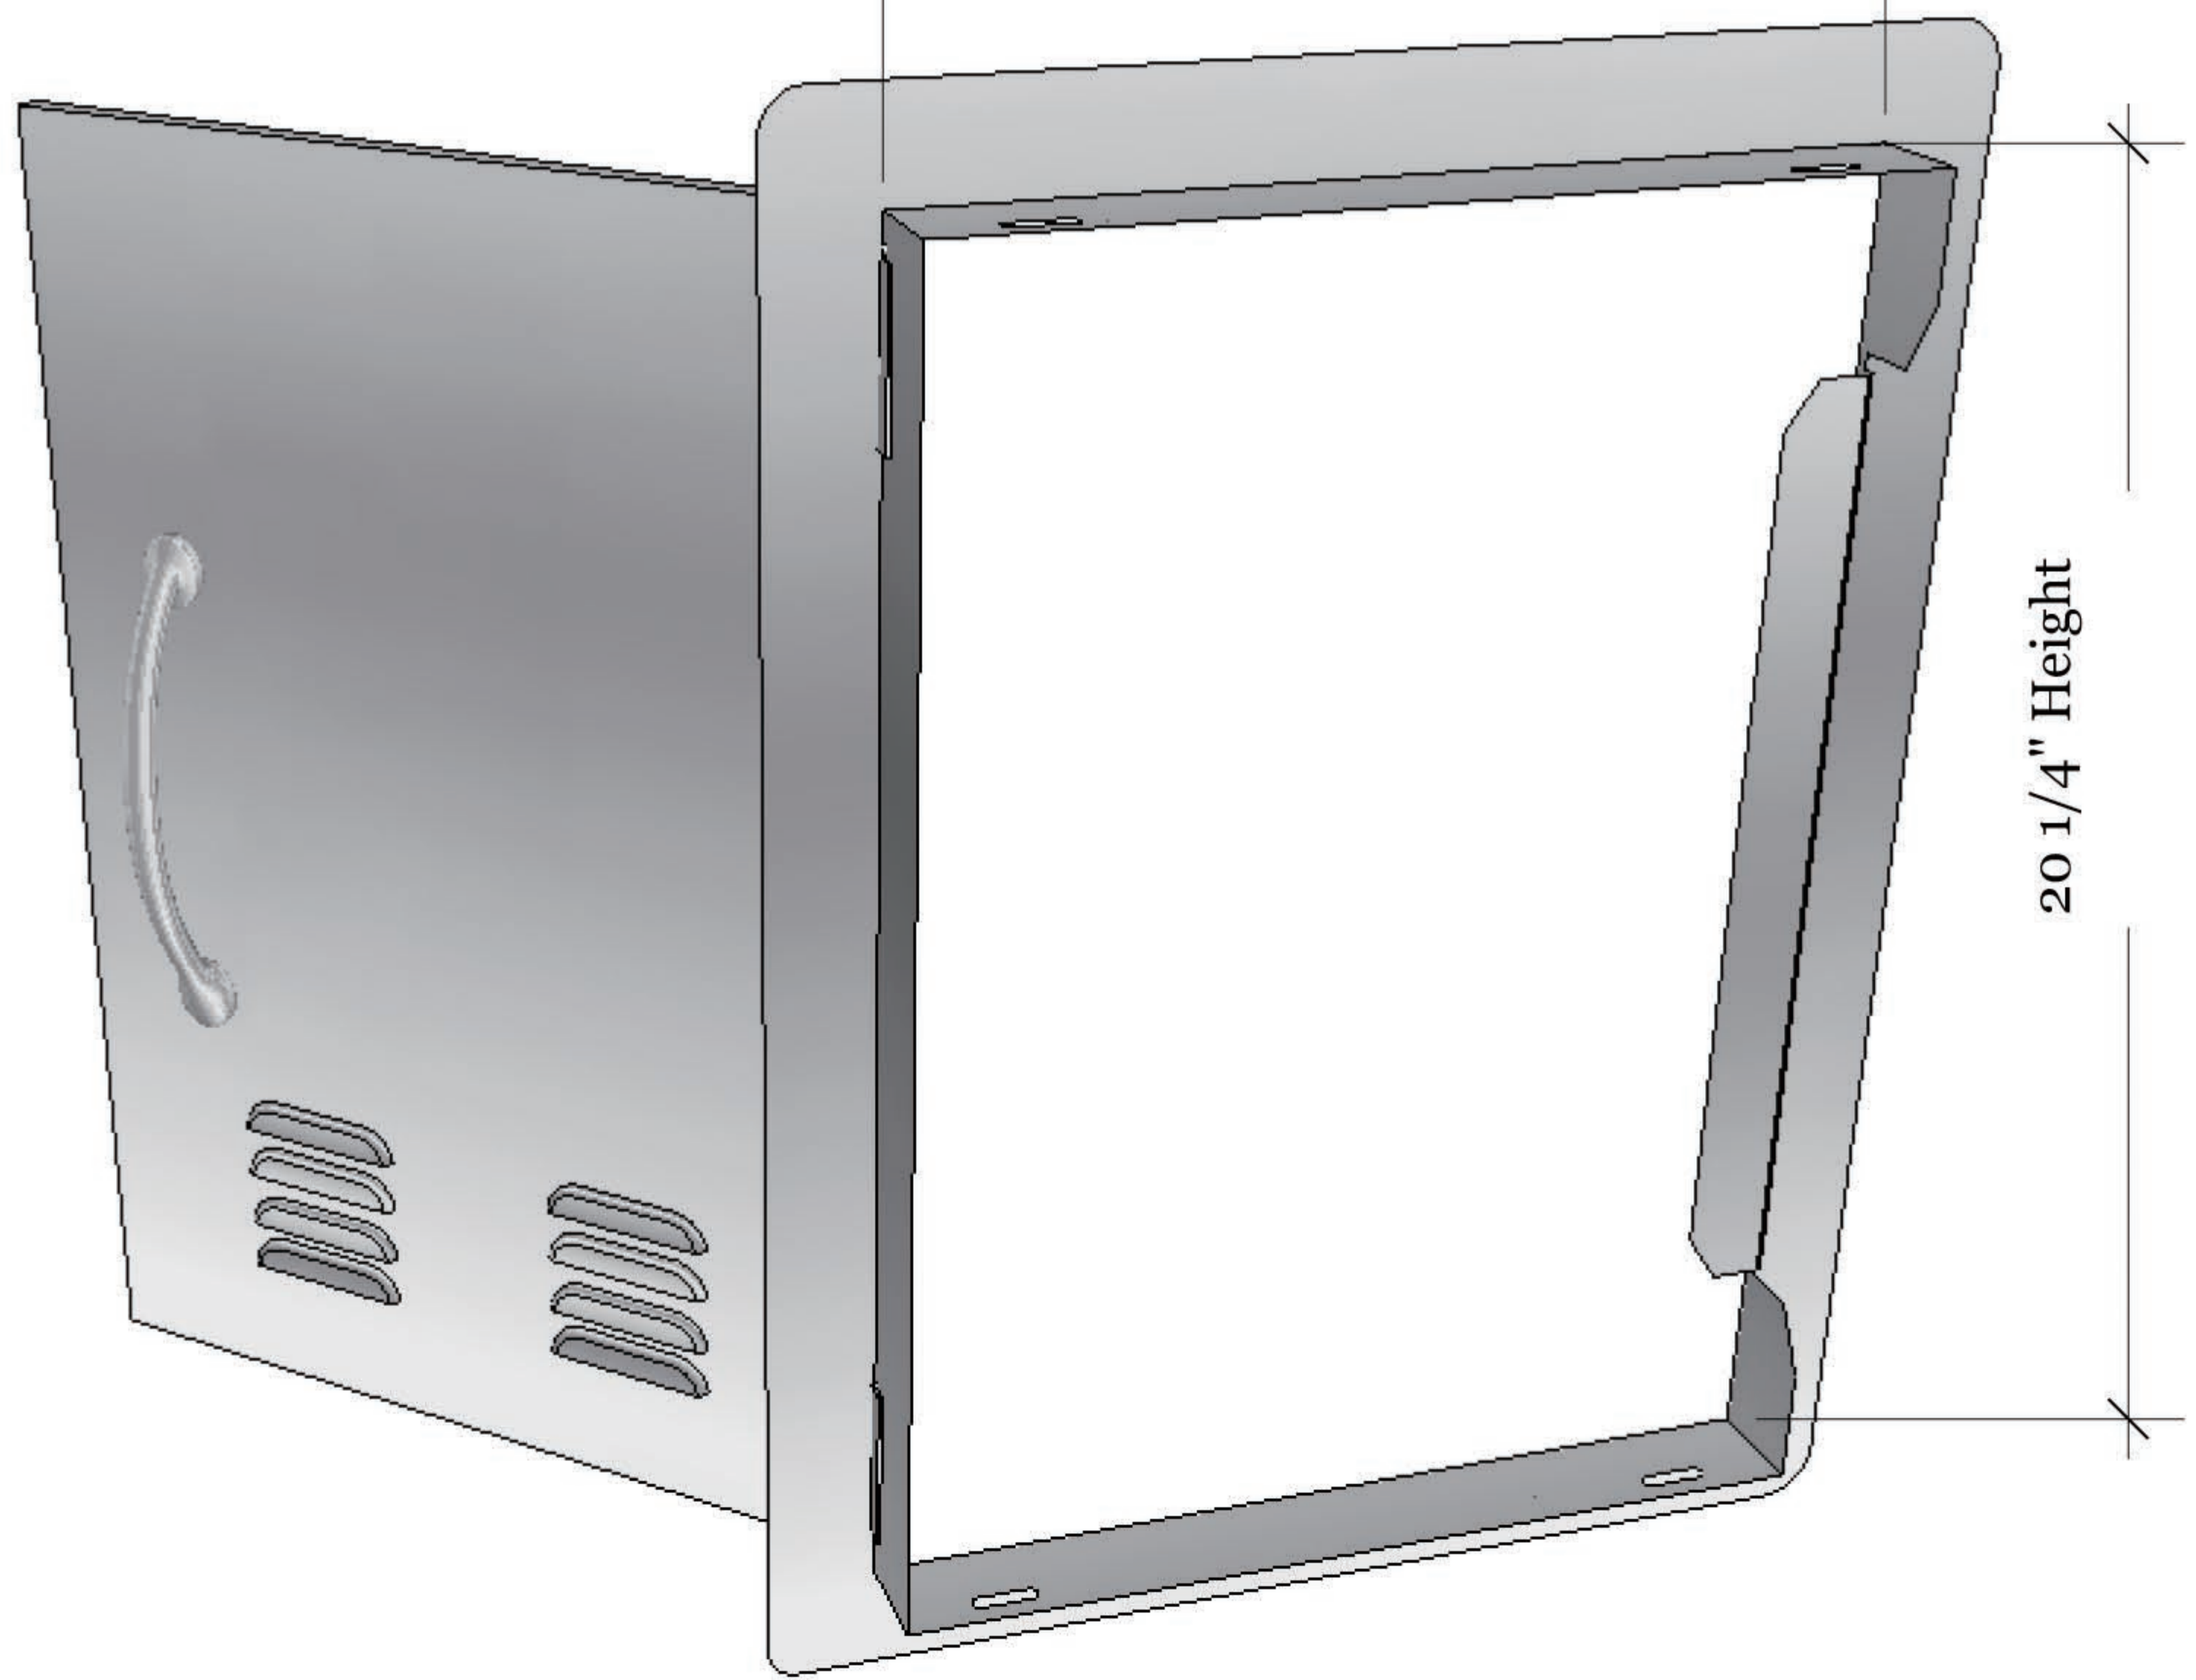

20" x 14" Vertical Door
17"W x 23"H x 1 5/8" D (Product Size)
14 1/4"W x 20 1/4"H (Cut-out)
11 LBS (Weight)

Material Specifications:
16 Gauge 304 Stainless Steel,
Handles are made of Zinc Alloy,
Chrome Plated.

Large Handle
Made of Zinc
Alloy, Chrome
Plated

1 5/8" Depth

1 1/2" Height

Hole for Securing Door

Reversable Door Hinge

Bottom Vents

Top and Bottom Door
Magnets

14 1/4" Width

17" Width

Cut-out Dimensions

Product Dimensions

20 1/4" Height

23" Height