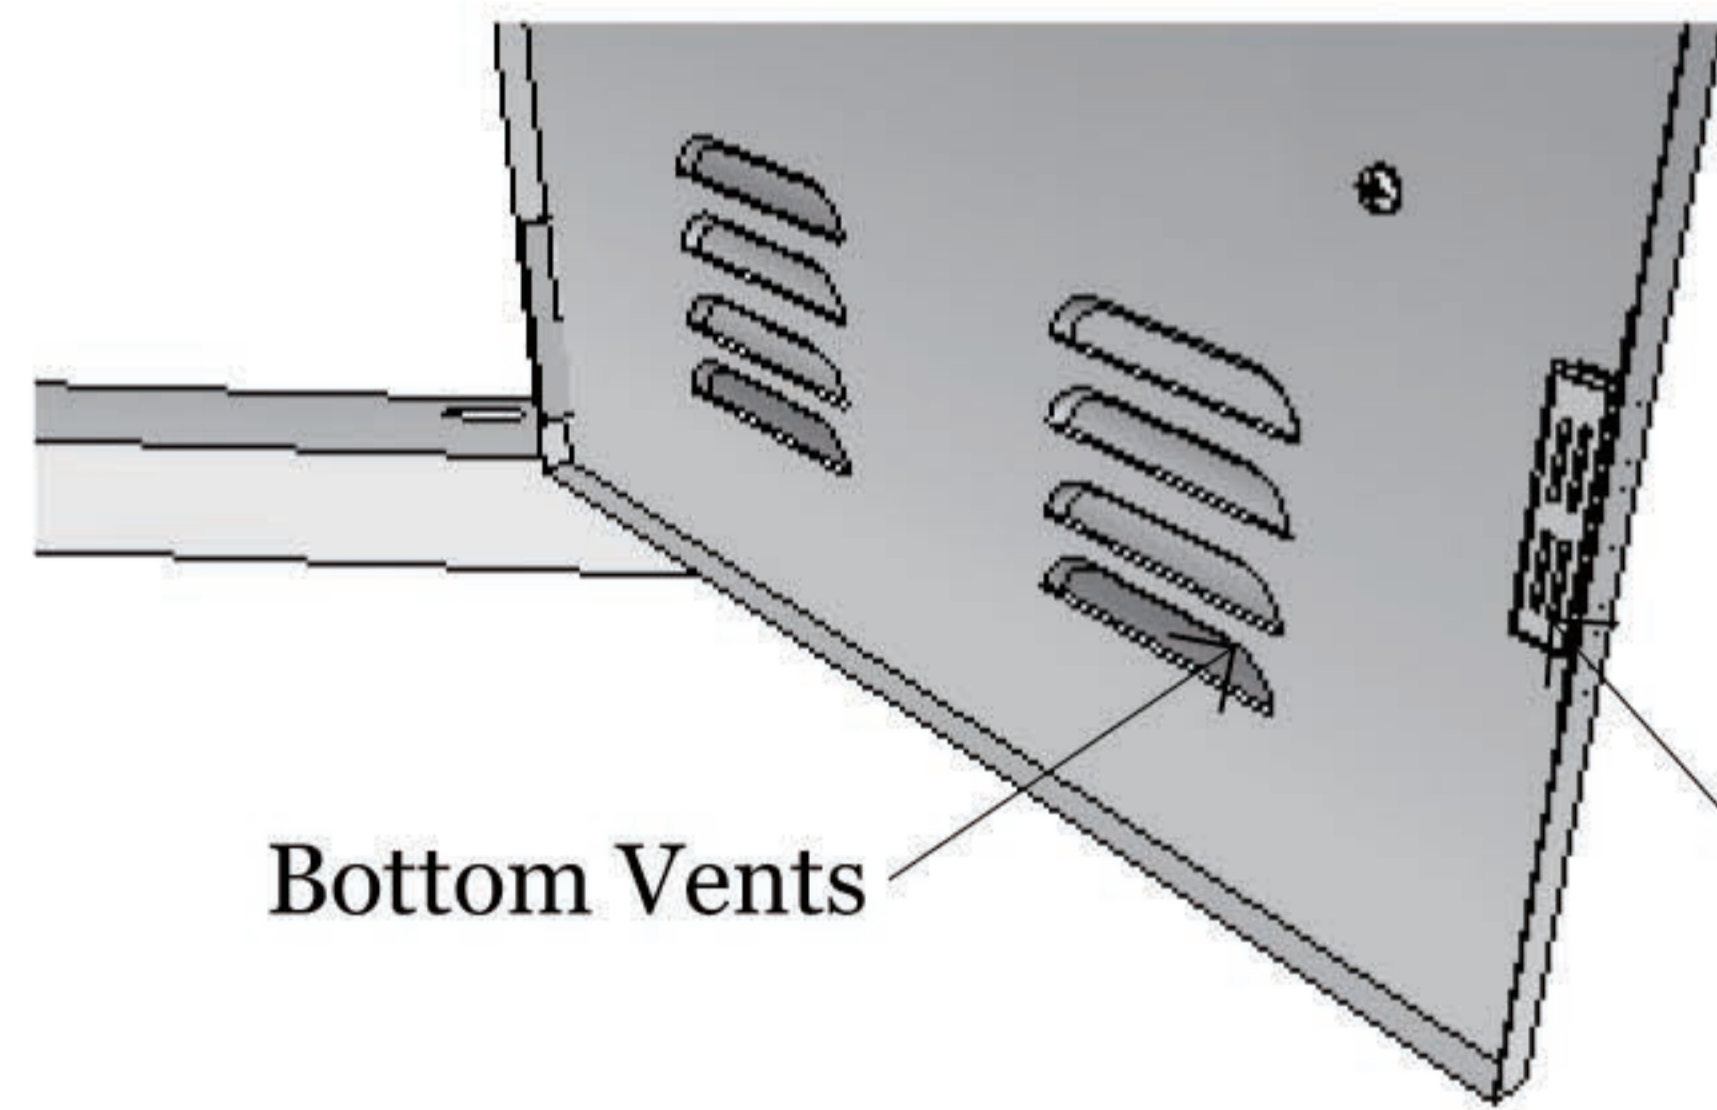

20" x 14" Vertical Door
17"W x 23"H x 1 5/8" D (Product Size)
14 1/4"W x 20 1/4"H (Cut-out)
11 LBS (Weight)

Material Specifications:
16 Gauge 304 Stainless Steel,
Handles are made of Zinc Alloy,
Chrome Plated.

Large Handle
Made of Zinc
Alloy, Chrome
Plated

1 5/8" Depth

1 1/2" Height

Hole for Securing Door

Reversable Door Hinge

Bottom Vents

Top and Bottom Door
Magnets

14 1/4" Width

17" Width

Cut-out Dimensions

Product Dimensions

20 1/4" Height

23" Height