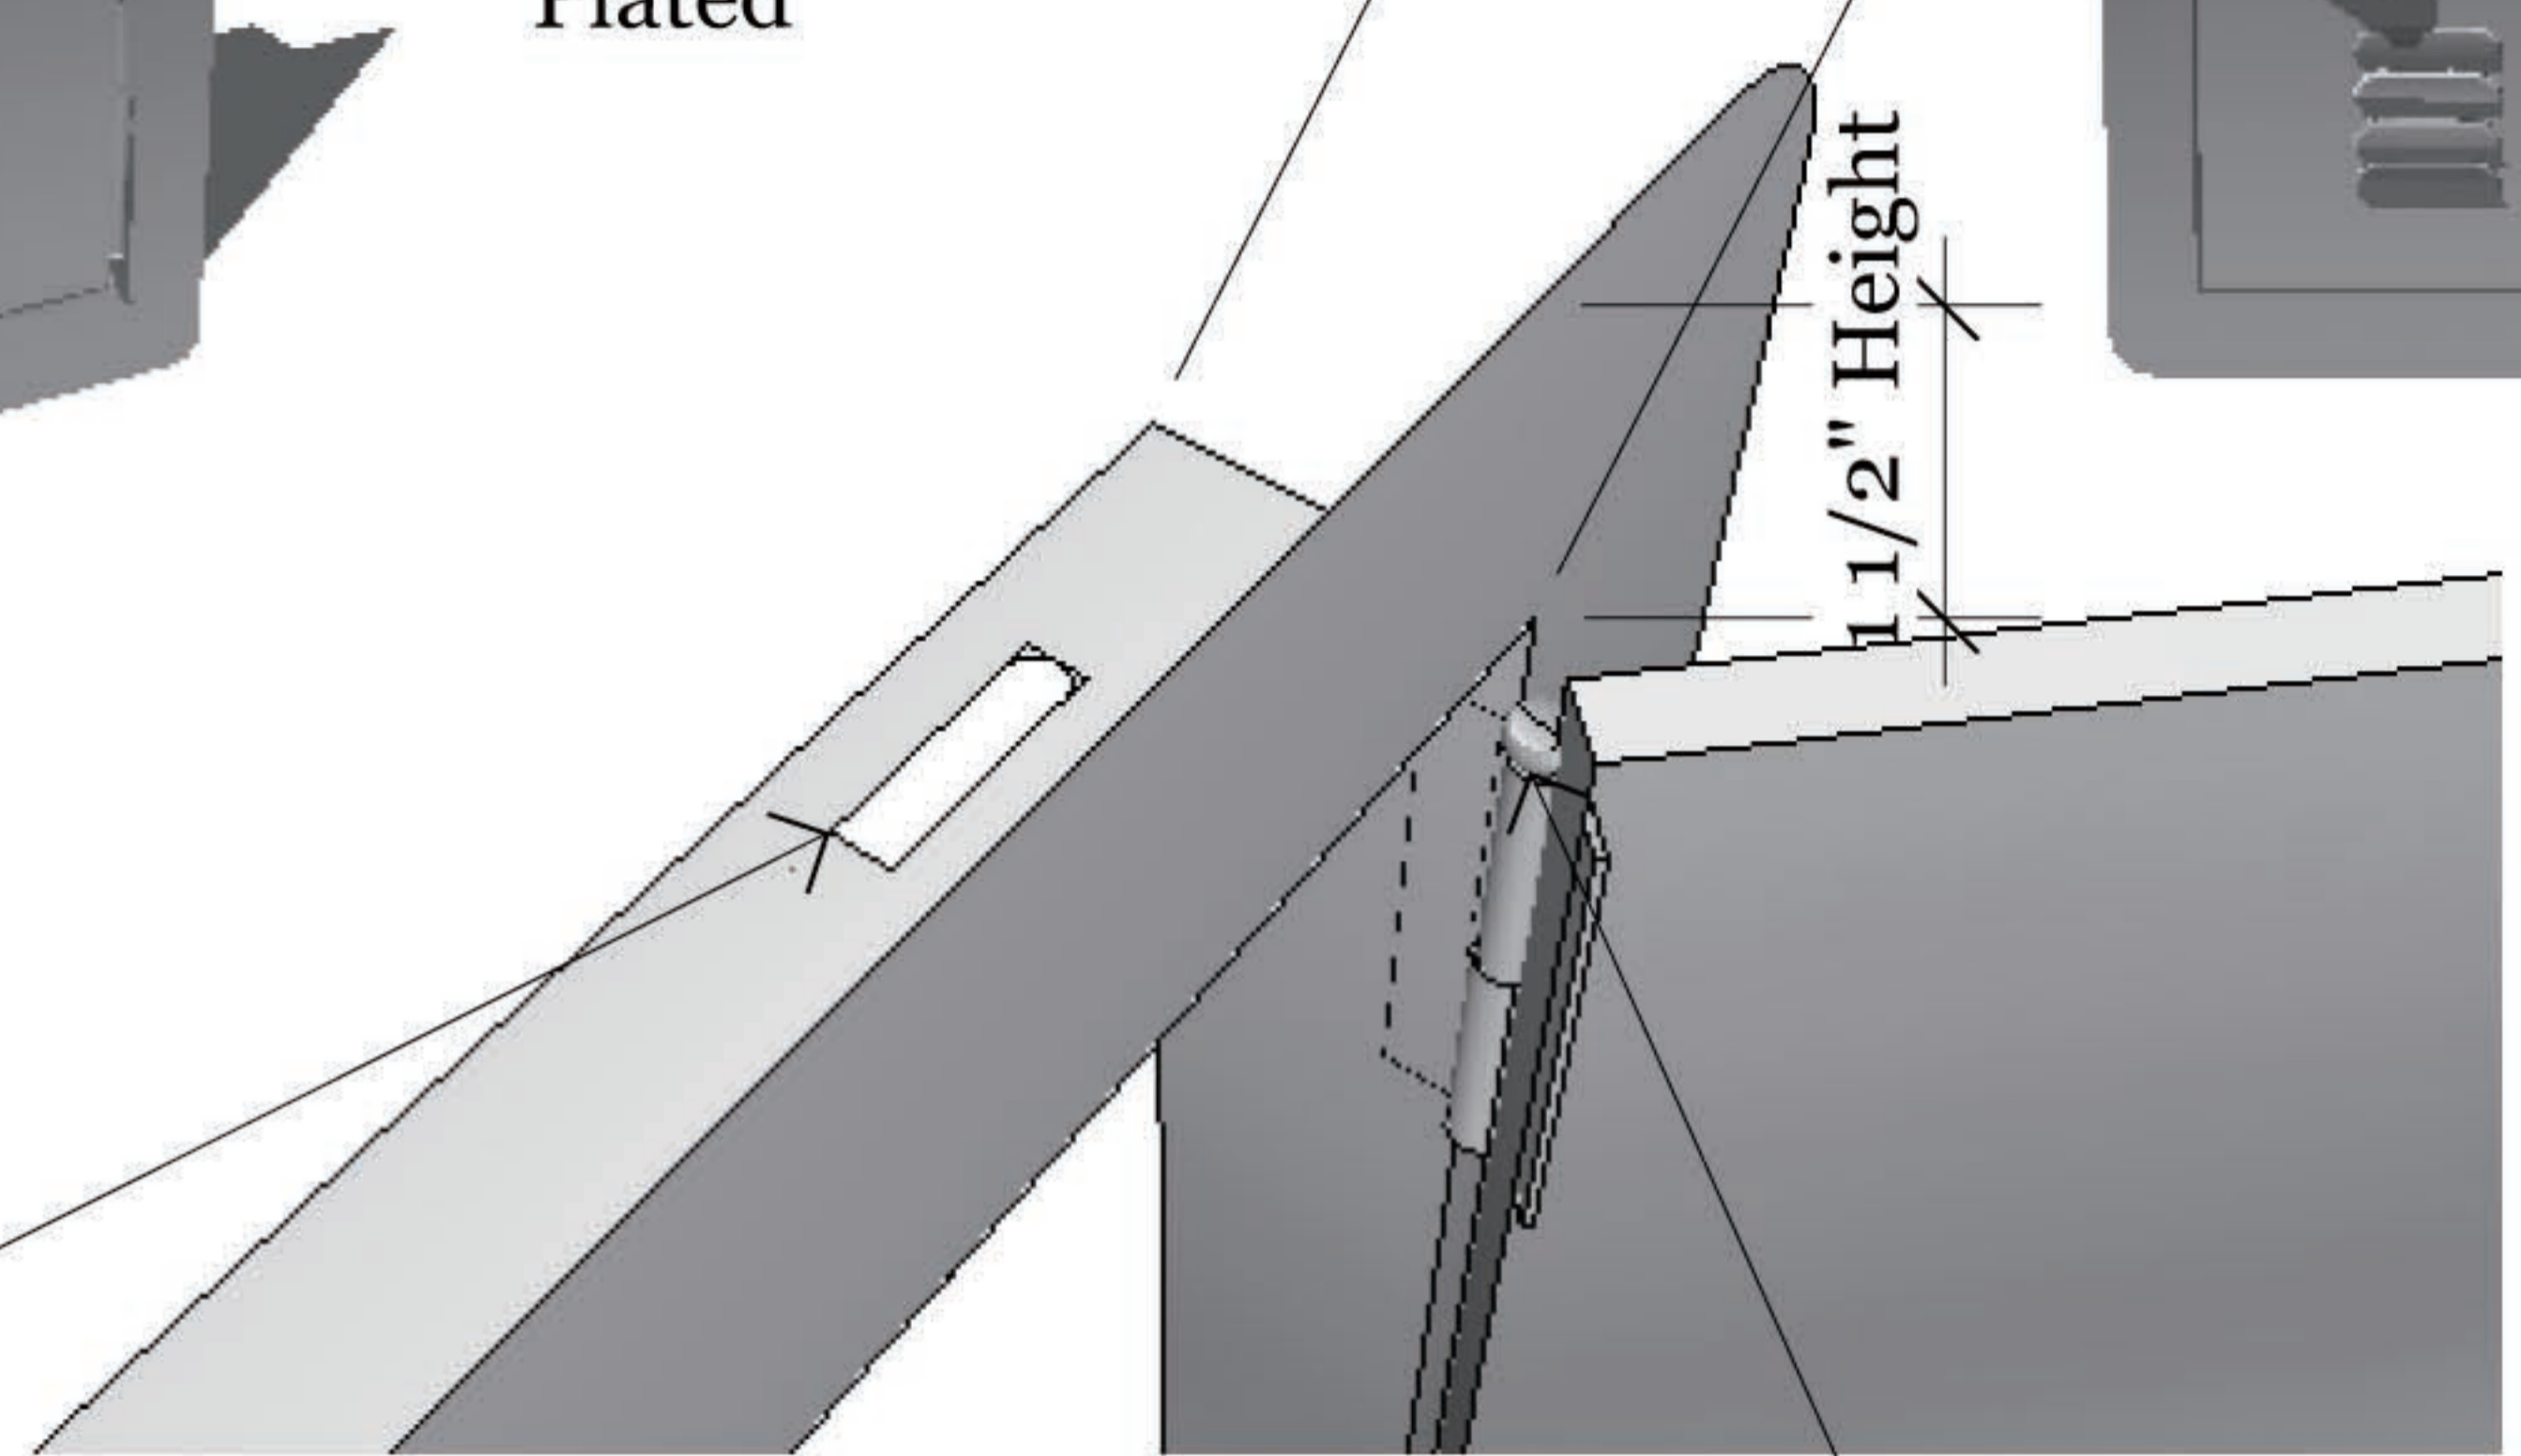

20" x 14" Vertical Door
17"W x 23"H x 1 5/8" D (Product Size)
14 1/4"W x 20 1/4"H (Cut-out)
11 LBS (Weight)

Material Specifications:
16 Gauge 304 Stainless Steel,
Handles are made of Zinc Alloy,
Chrome Plated.

Large Handle
Made of Zinc
Alloy, Chrome
Plated

1 5/8" Depth

1 1/2" Height

Hole for Securing Door

Reversable Door Hinge

Bottom Vents

Top and Bottom Door
Magnets

14 1/4" Width

17" Width

Cut-out Dimensions

Product Dimensions

20 1/4" Height

23" Height