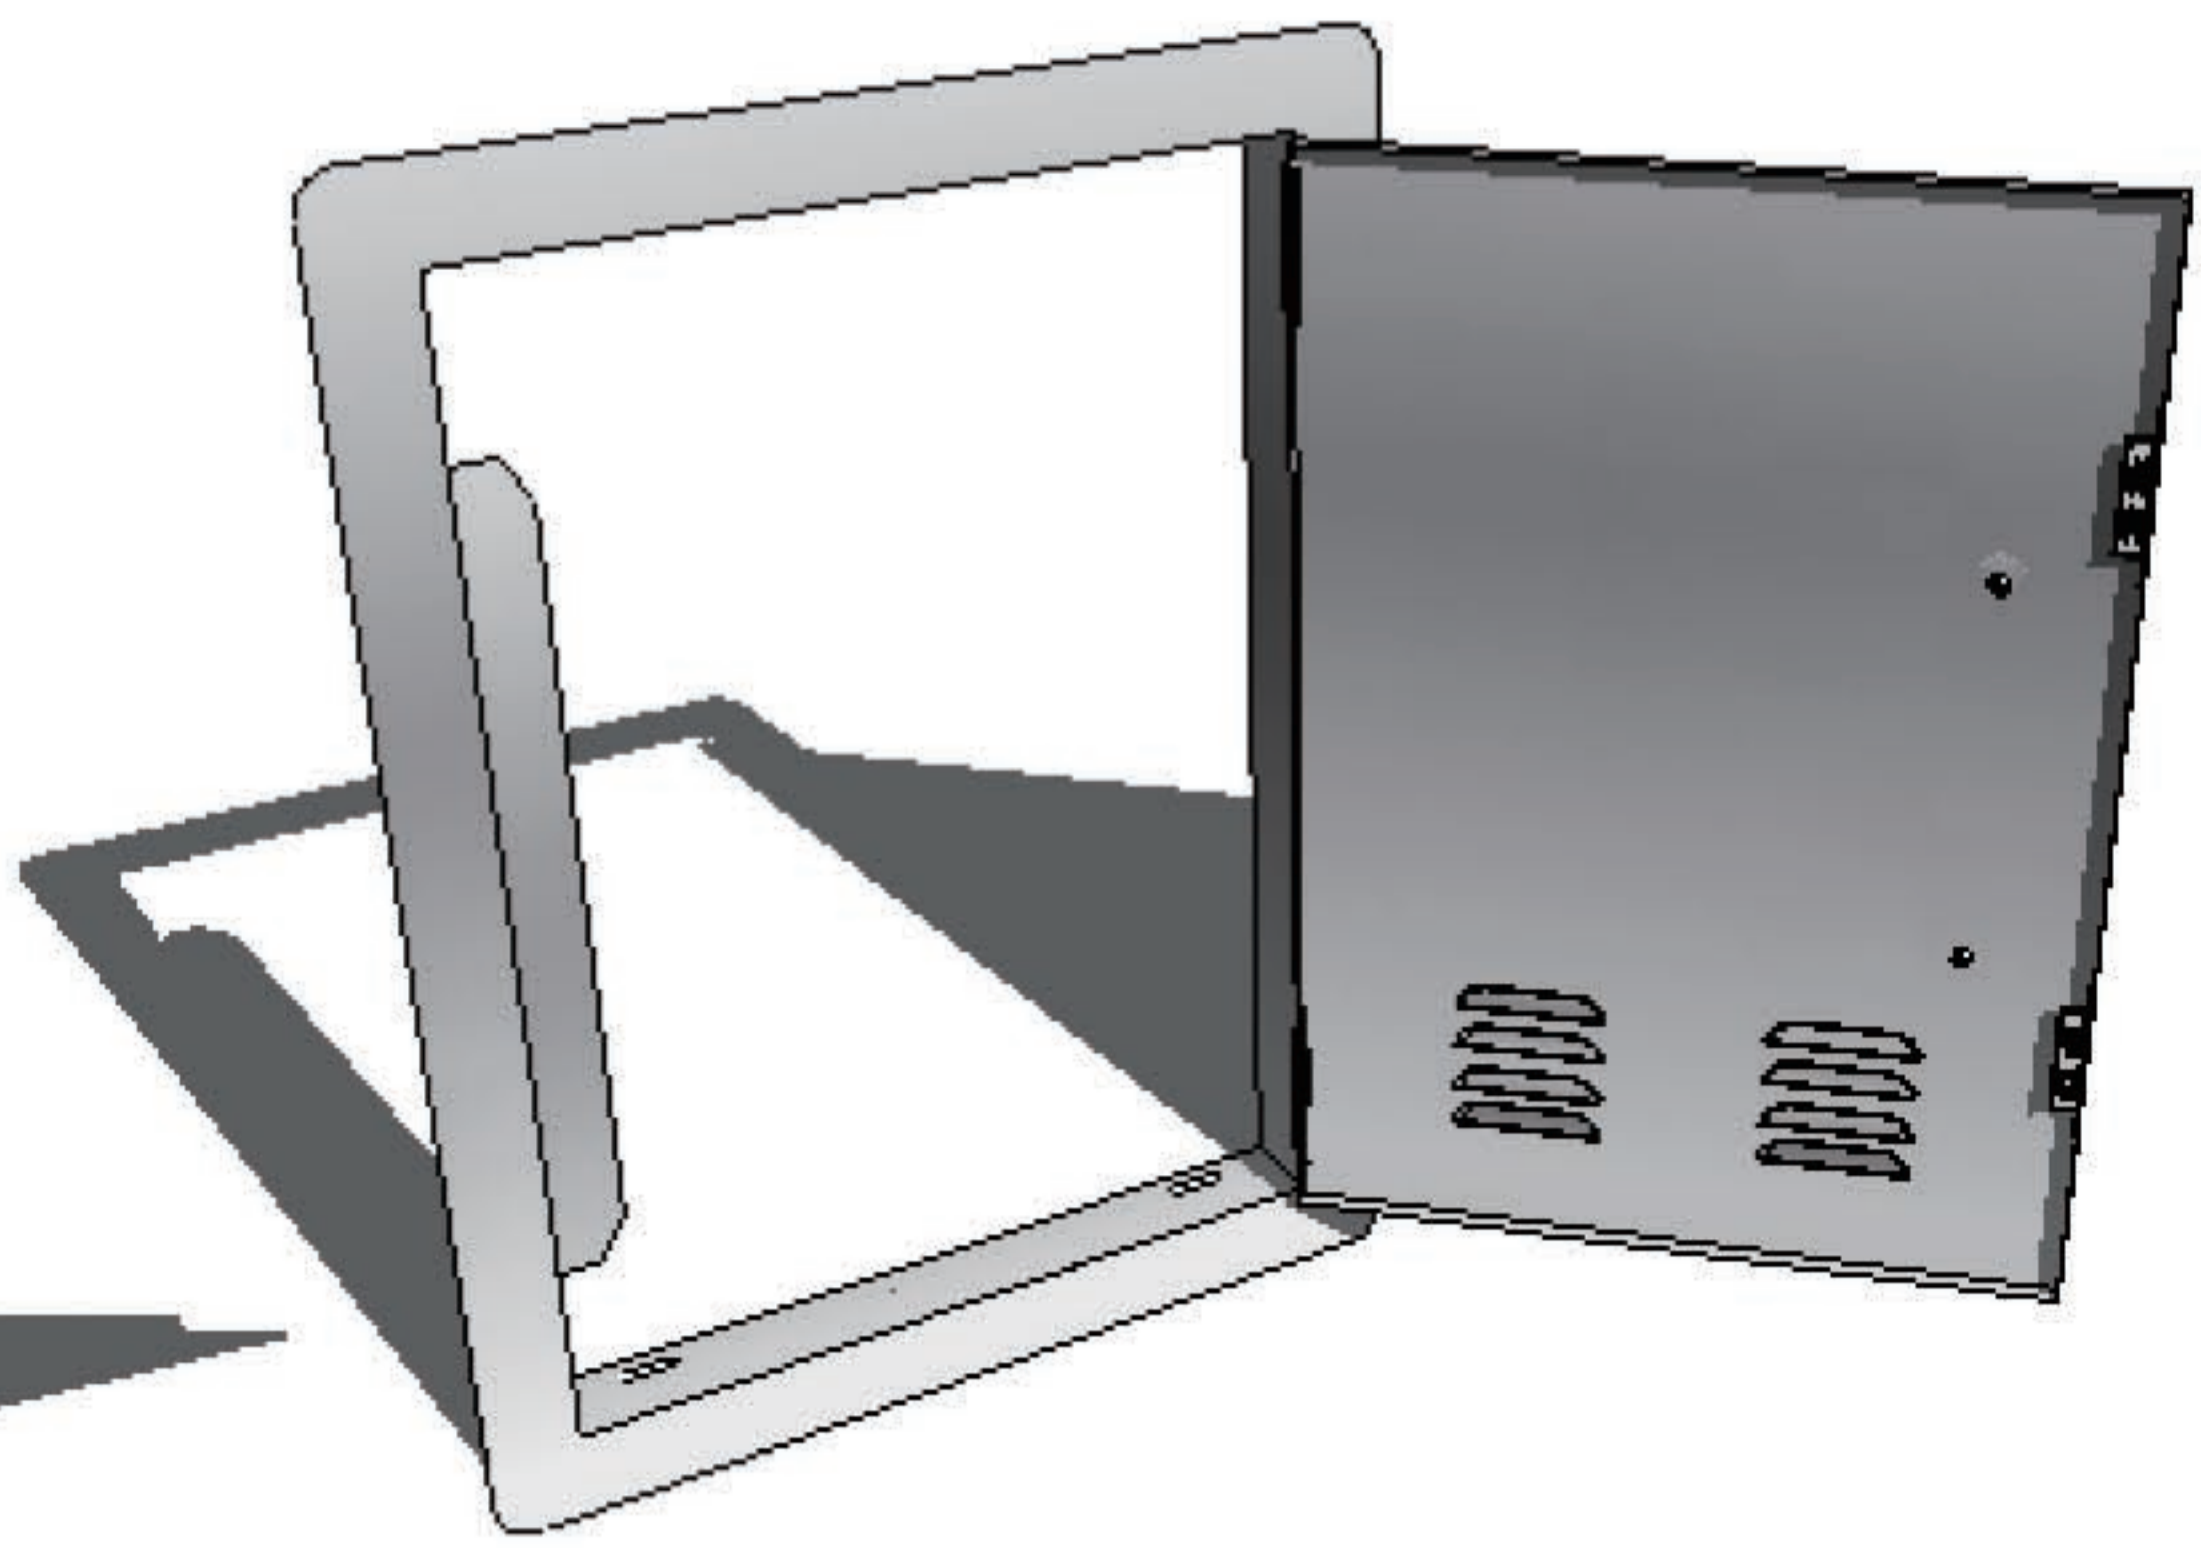

20" x 14" Vertical Door
17"W x 23"H x 1 5/8" D (Product Size)
14 1/4"W x 20 1/4"H (Cut-out)
11 LBS (Weight)

Material Specifications:
16 Gauge 304 Stainless Steel,
Handles are made of Zinc Alloy,
Chrome Plated.

Large Handle
Made of Zinc
Alloy, Chrome
Plated

1 5/8" Depth

1 1/2" Height

Hole for Securing Door

Reversable Door Hinge

Bottom Vents

Top and Bottom Door
Magnets

14 1/4" Width

17" Width

Cut-out Dimensions

Product Dimensions

20 1/4" Height

23" Height