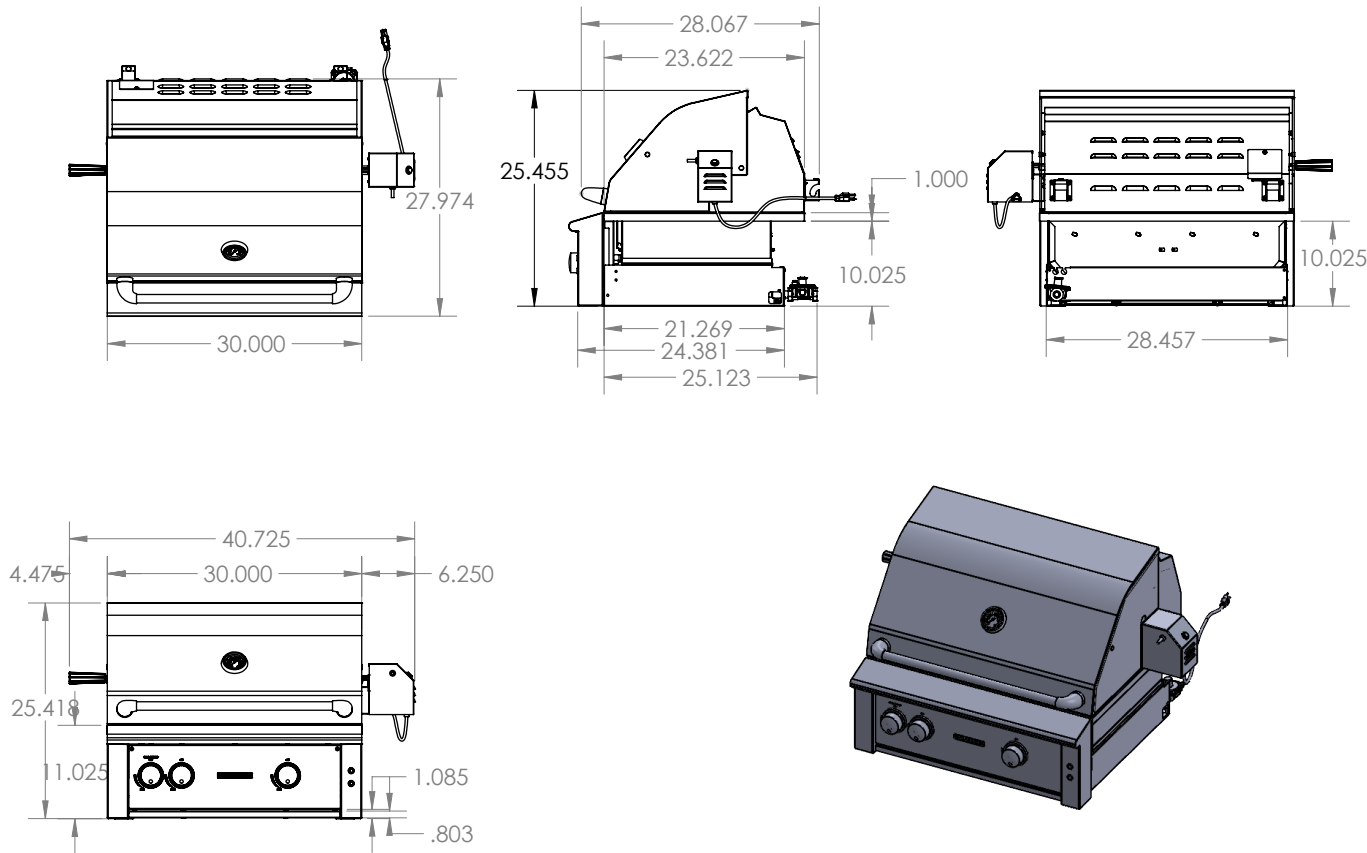

**ALTURI 30 INCH GRILL**

**SKU: ALT30**

**NOTES**

---

**DISCLAIMER**

We recommend adding a 1/4" (.25) to the inner dimension to ensure the unit fits properly in the build out.