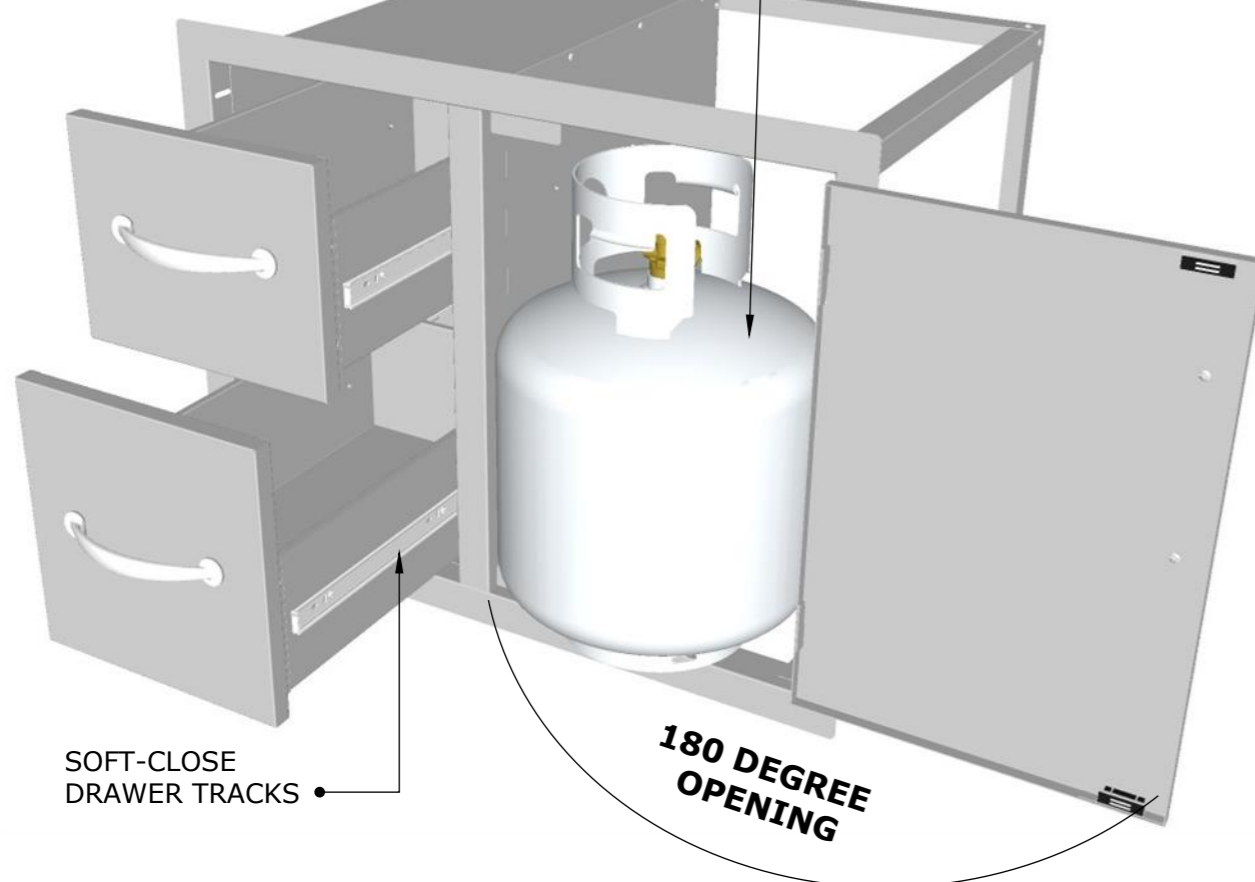

CLASSIC SERIES FLUSH STYLE

PRODUCT

30" W x 23" H Double
Drawer & Door Combo

Item No. C-DDC30

DESCRIPTION

Classic Series Flush Style Double
Drawer & Door Combo
w/Removable Support Frame

PRODUCT DIMENSIONS

Product Size: 30" WIDTH x 23"
HEIGHT x 22-7/8" DEPTH
Cut-Out Size: 27-5/8" WIDTH x
20-5/8" HEIGHT x 22-3/4" DEPTH

Product Dimensions

DISASSEMBLE INTERIOR FRAMING FOR CLEAR ISLAND ACCESS

ISLAND WALL CUT-OUT SIZE: 27-5/8" WIDTH X 20-5/8" HEIGHT X 22-3/4" DEPTH

Mounting Holes

OPEN SLOTS ALLOW
FOR EASY INSTALLATION

Product Cut-Out

Product Features

SOFT-CLOSE
DRAWER TRACKS

180 DEGREE
OPENING