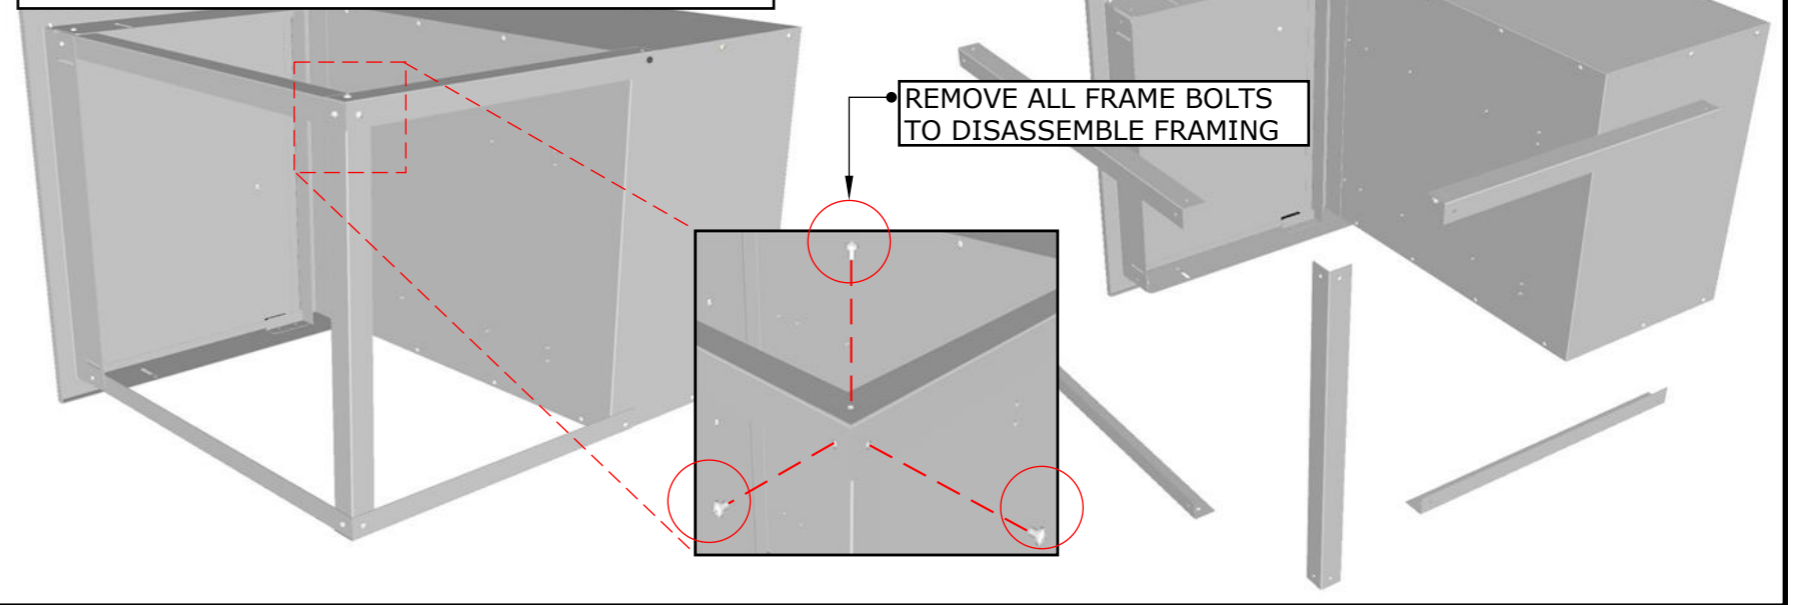

CLASSIC SERIES FLUSH STYLE

PRODUCT

30" W x 23" H Double
Drawer & Door Combo

Item No. C-DDC30

DESCRIPTION

Classic Series Flush Style Double
Drawer & Door Combo
w/Removable Support Frame

PRODUCT DIMENSIONS

Product Size: 30" WIDTH x 23"
HEIGHT x 22-7/8" DEPTH
Cut-Out Size: 27-5/8" WIDTH x
20-5/8" HEIGHT x 22-3/4" DEPTH

Product Dimensions

DISASSEMBLE INTERIOR FRAMING FOR CLEAR ISLAND ACCESS

ISLAND WALL CUT-OUT SIZE: 27-5/8" WIDTH X 20-5/8" HEIGHT X 22-3/4" DEPTH

Mounting Holes

OPEN SLOTS ALLOW
FOR EASY INSTALLATION

Product Cut-Out

Product Features

SOFT-CLOSE
DRAWER TRACKS

180 DEGREE
OPENING