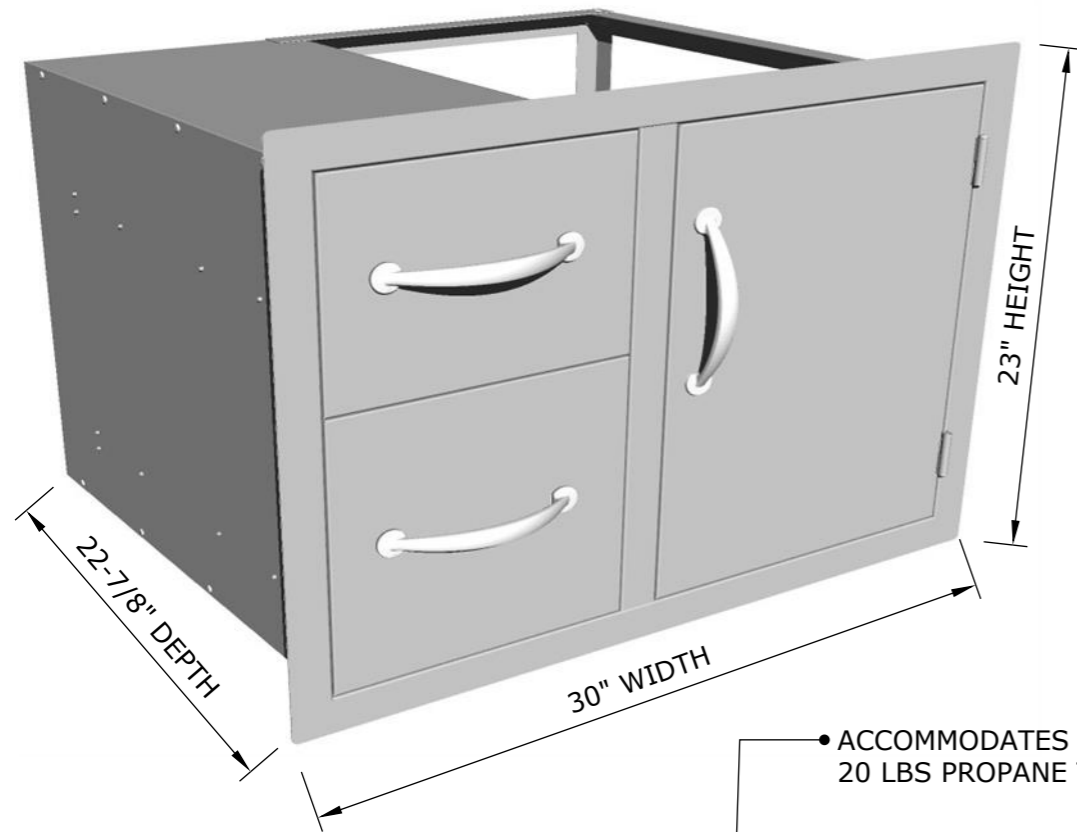

CLASSIC SERIES FLUSH STYLE

PRODUCT

30" W x 23" H Double
Drawer & Door Combo

Item No. C-DDC30

DESCRIPTION

Classic Series Flush Style Double
Drawer & Door Combo
w/Removable Support Frame

PRODUCT DIMENSIONS

Product Size: 30" WIDTH x 23"
HEIGHT x 22-7/8" DEPTH
Cut-Out Size: 27-5/8" WIDTH x
20-5/8" HEIGHT x 22-3/4" DEPTH

SPECIFICATIONS

304 Stainless Steel
Construction Frame &
Drawers, 201 Stainless Steel
Interior Cabinet Box (Not
Exposed to Elements)

WARRANTY

- EXTERIOR FINISH -----3 YEARS
- STRUCTURE -----3 YEARS
- HANDLE-----1 YEAR

Product Dimensions

DISASSEMBLE INTERIOR FRAMING FOR CLEAR ISLAND ACCESS

ISLAND WALL CUT-OUT SIZE: 27-5/8" WIDTH X 20-5/8" HEIGHT X 22-3/4" DEPTH

Mounting Holes

OPEN SLOTS ALLOW
FOR EASY INSTALLATION

Product Cut-Out

Product Features

SOFT-CLOSE
DRAWER TRACKS

180 DEGREE
OPENING