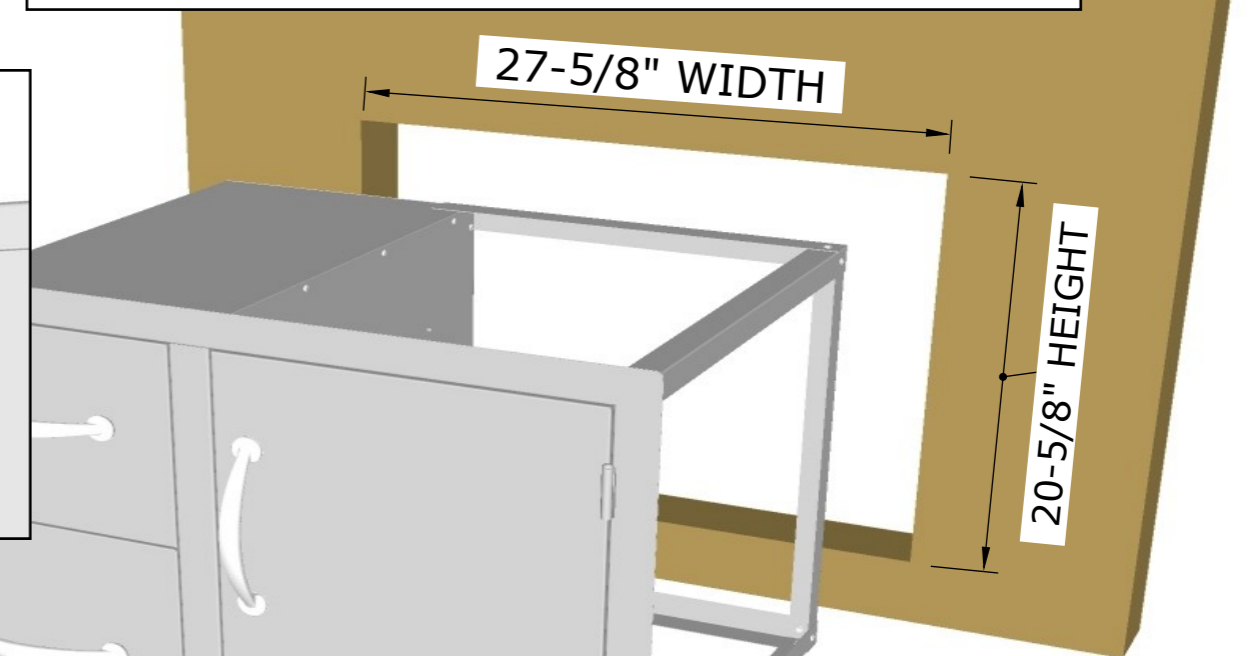

CLASSIC SERIES FLUSH STYLE

PRODUCT

30" W x 23" H Double
Drawer & Door Combo

Item No. C-DDC30

DESCRIPTION

Classic Series Flush Style Double
Drawer & Door Combo
w/Removable Support Frame

PRODUCT DIMENSIONS

Product Size: 30" WIDTH x 23"
HEIGHT x 22-7/8" DEPTH
Cut-Out Size: 27-5/8" WIDTH x
20-5/8" HEIGHT x 22-3/4" DEPTH

Product Dimensions

DISASSEMBLE INTERIOR FRAMING FOR CLEAR ISLAND ACCESS

ISLAND WALL CUT-OUT SIZE: 27-5/8" WIDTH X 20-5/8" HEIGHT X 22-3/4" DEPTH

Mounting Holes

OPEN SLOTS ALLOW
FOR EASY INSTALLATION

Product Cut-Out

Product Features

SOFT-CLOSE
DRAWER TRACKS

180 DEGREE
OPENING