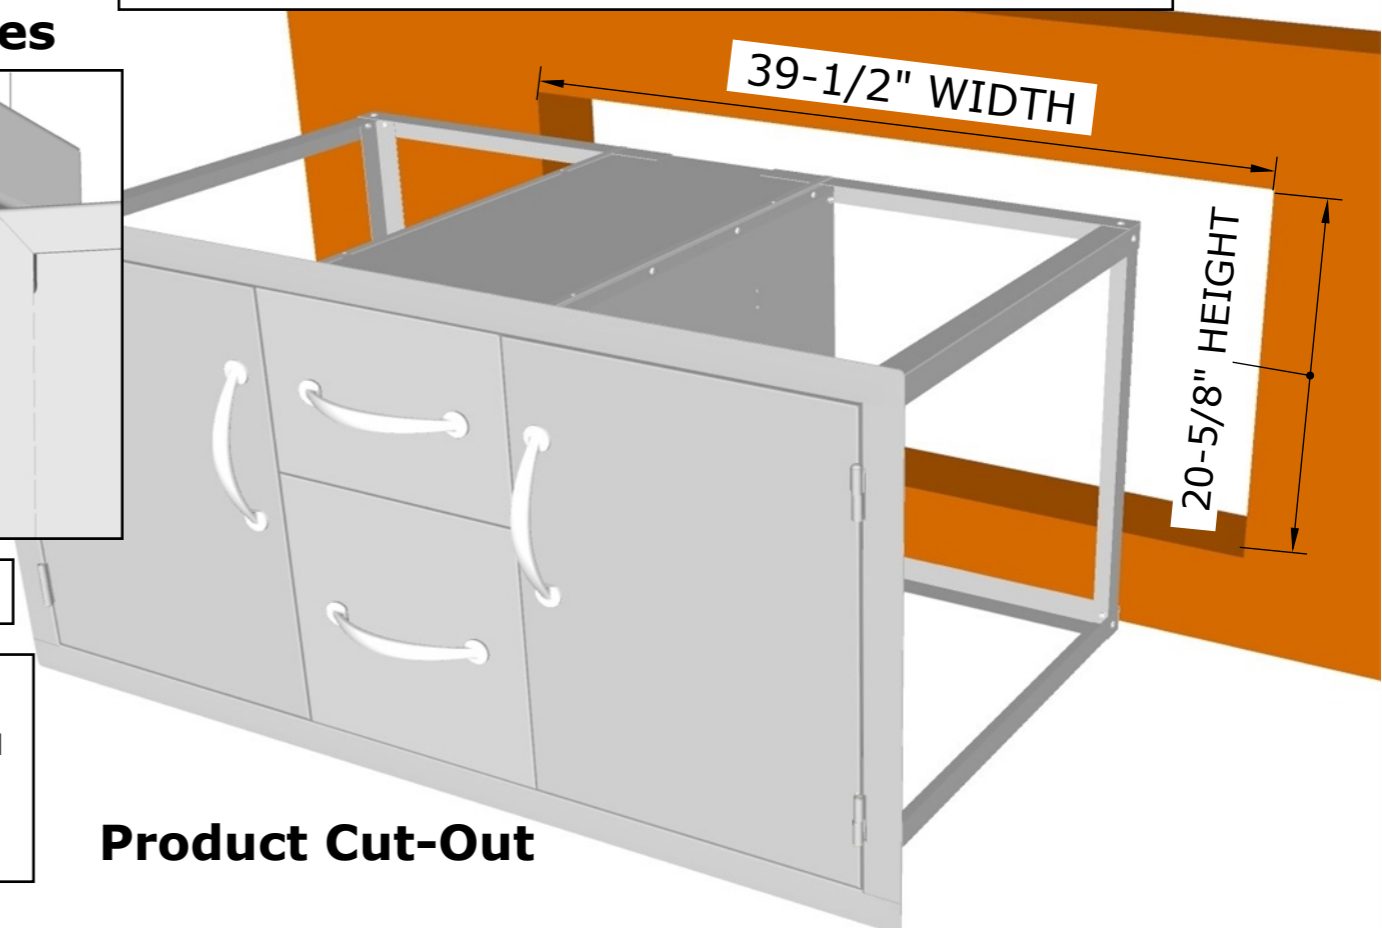

CLASSIC SERIES FLUSH STYLE

PRODUCT

42" W x 23" H Double
Drawer & Door Combo

Item No. C-DDC42

DESCRIPTION

Classic Series Flush Style Double
Drawer & Door Combo
w/Removable Support Frame

PRODUCT DIMENSIONS

Product Size: 42" WIDTH x 23"
HEIGHT x 22-7/8" DEPTH
Cut-Out Size: 39-1/2" WIDTH x
20-5/8" HEIGHT x 22-3/4" DEPTH

Product Dimensions

ISLAND WALL CUT-OUT SIZE:
39-1/2" WIDTH X 20-5/8" HEIGHT X 22-3/4" DEPTH

Mounting Holes

OPEN SLOTS ALLOW FOR EASY INSTALLATION

HAVE COMPONENT ON SITE BEFORE MAKING ISLAND CUTS, CONFIRM ALL DIMENSIONS BEFORE CUTTING INTO ISLAND WALL

Product Cut-Out

Product Features

SOFT-CLOSE
DRAWER TRACKS

TRASH BIN ALSO FITS

ACCOMMODATES
20 LBS PROPANE TANK

180 DEGREE
OPENING