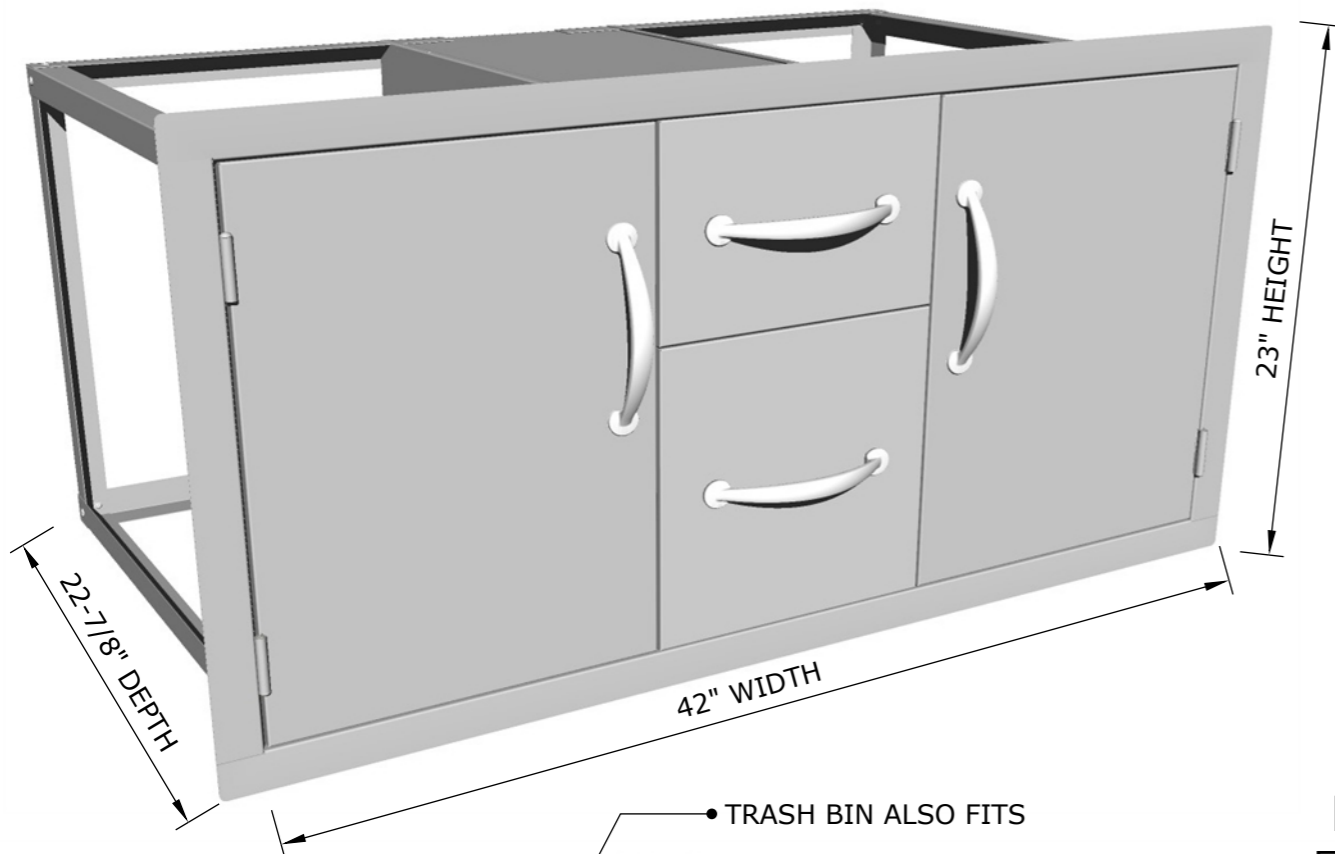

CLASSIC SERIES FLUSH STYLE

PRODUCT

42" W x 23" H Double
Drawer & Door Combo

Item No. C-DDC42

DESCRIPTION

Classic Series Flush Style Double
Drawer & Door Combo
w/Removable Support Frame

PRODUCT DIMENSIONS

Product Size: 42" WIDTH x 23"
HEIGHT x 22-7/8" DEPTH
Cut-Out Size: 39-1/2" WIDTH x
20-5/8" HEIGHT x 22-3/4" DEPTH

SPECIFICATIONS

304 Stainless Steel
Construction Frame &
Drawers, 201 Stainless Steel
Interior Cabinet Box (Not
Exposed to Elements)

WARRANTY

- EXTERIOR FINISH -----3 YEARS
- STRUCTURE -----3 YEARS
- HANDLE-----1 YEAR

Product Dimensions

ISLAND WALL CUT-OUT SIZE:
39-1/2" WIDTH X 20-5/8" HEIGHT X 22-3/4" DEPTH

Mounting Holes

OPEN SLOTS ALLOW FOR EASY INSTALLATION

HAVE COMPONENT ON SITE BEFORE MAKING ISLAND CUTS, CONFIRM ALL DIMENSIONS BEFORE CUTTING INTO ISLAND WALL

Product Cut-Out

Product Features

SOFT-CLOSE
DRAWER TRACKS

TRASH BIN ALSO FITS

ACCOMMODATES
20 LBS PROPANE TANK

180 DEGREE
OPENING