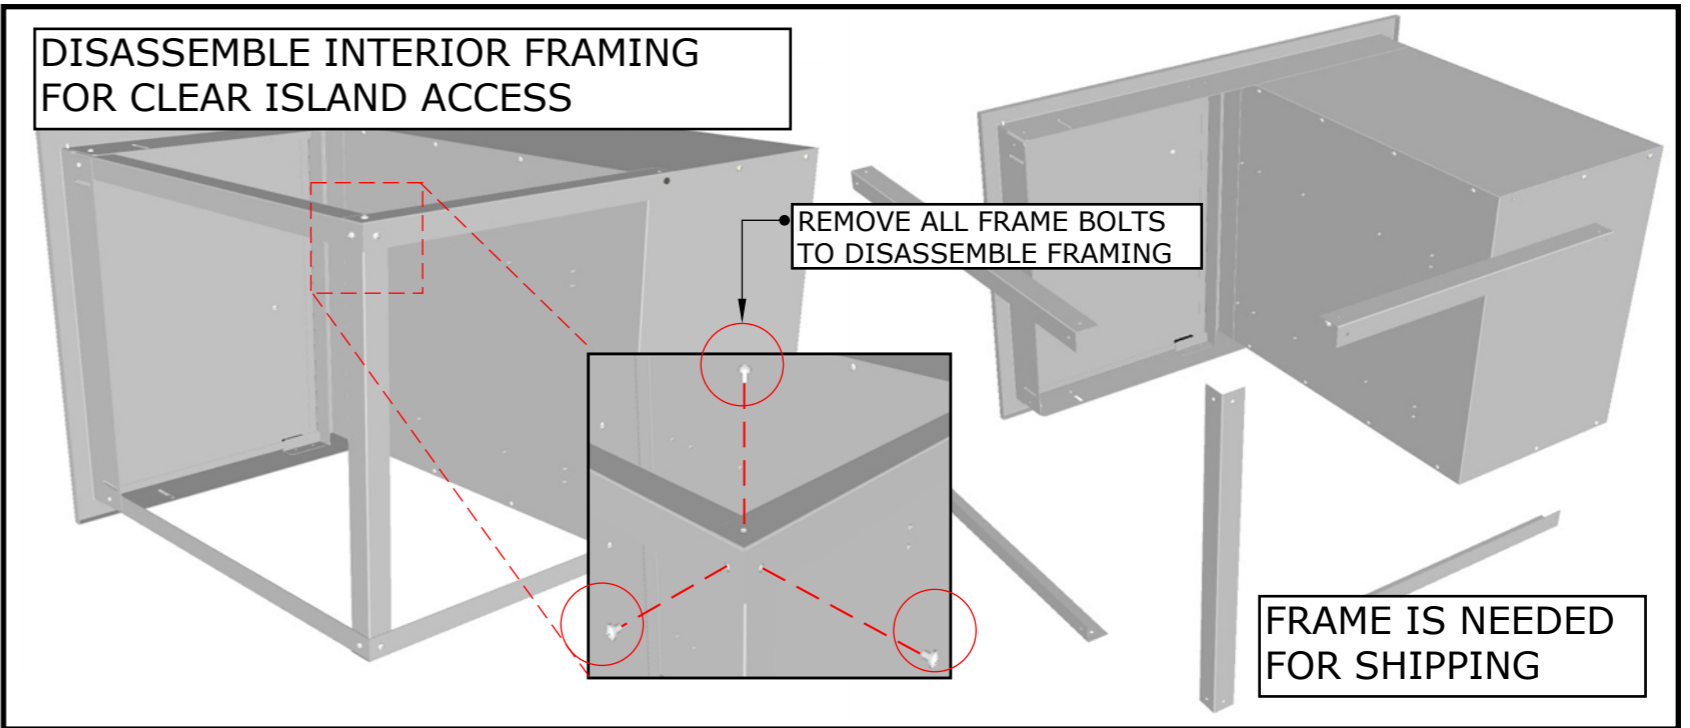

CLASSIC SERIES FLUSH STYLE

PRODUCT

42" W x 23" H Double
Drawer & Door Combo

Item No. C-DDC42

DESCRIPTION

Classic Series Flush Style Double
Drawer & Door Combo
w/Removable Support Frame

PRODUCT DIMENSIONS

Product Size: 42" WIDTH x 23"
HEIGHT x 22-7/8" DEPTH
Cut-Out Size: 39-1/2" WIDTH x
20-5/8" HEIGHT x 22-3/4" DEPTH

SPECIFICATIONS

304 Stainless Steel
Construction Frame &
Drawers, 201 Stainless Steel
Interior Cabinet Box (Not
Exposed to Elements)

WARRANTY

- EXTERIOR FINISH -----3 YEARS
- STRUCTURE -----3 YEARS
- HANDLE-----1 YEAR

Product Dimensions

ISLAND WALL CUT-OUT SIZE:
39-1/2" WIDTH X 20-5/8" HEIGHT X 22-3/4" DEPTH

Mounting Holes

OPEN SLOTS ALLOW FOR EASY INSTALLATION

HAVE COMPONENT ON SITE BEFORE MAKING ISLAND CUTS, CONFIRM ALL DIMENSIONS BEFORE CUTTING INTO ISLAND WALL

Product Cut-Out

Product Features

SOFT-CLOSE
DRAWER TRACKS

TRASH BIN ALSO FITS

ACCOMMODATES
20 LBS PROPANE TANK

180 DEGREE
OPENING