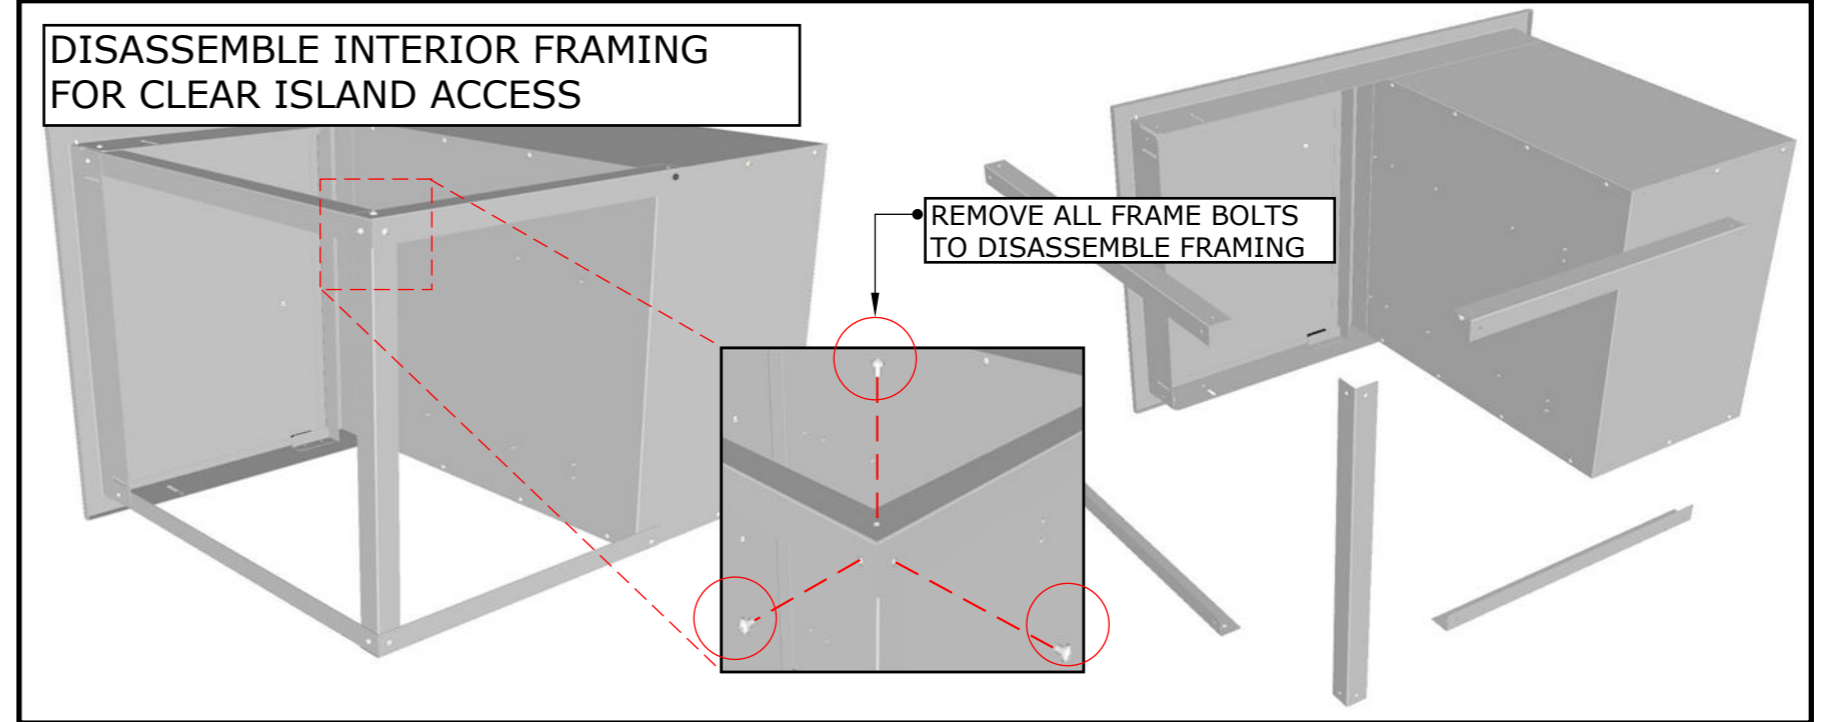

SIGNATURE SERIES BEVELED STYLE

PRODUCT

30" W x 23" H Double
Drawer & Door Combo

Item No. BA-DDC30

DESCRIPTION

Signature Series Beveled Style
Double Drawer & Door Combo
w/Removable Support Frame

PRODUCT DIMENSIONS

Product Size: 30" WIDTH x 23"
HEIGHT x 23" DEPTH
Cut-Out Size: 28-1/4" WIDTH x
21-1/4" HEIGHT x 22-3/4" DEPTH

SPECIFICATIONS

304 Stainless Steel
Construction Frame &
Drawers, 201 Stainless Steel
Interior Cabinet Box (Not
Exposed to Elements)

WARRANTY

- EXTERIOR FINISH -----3 YEARS
- STRUCTURE -----3 YEARS
- HANDLE-----1 YEAR

Product Dimensions

Product Features

Mounting Holes

ISLAND WALL CUT-OUT SIZE:
28-1/4" WIDTH X 21-1/4" HEIGHT X 22-3/4" DEPTH