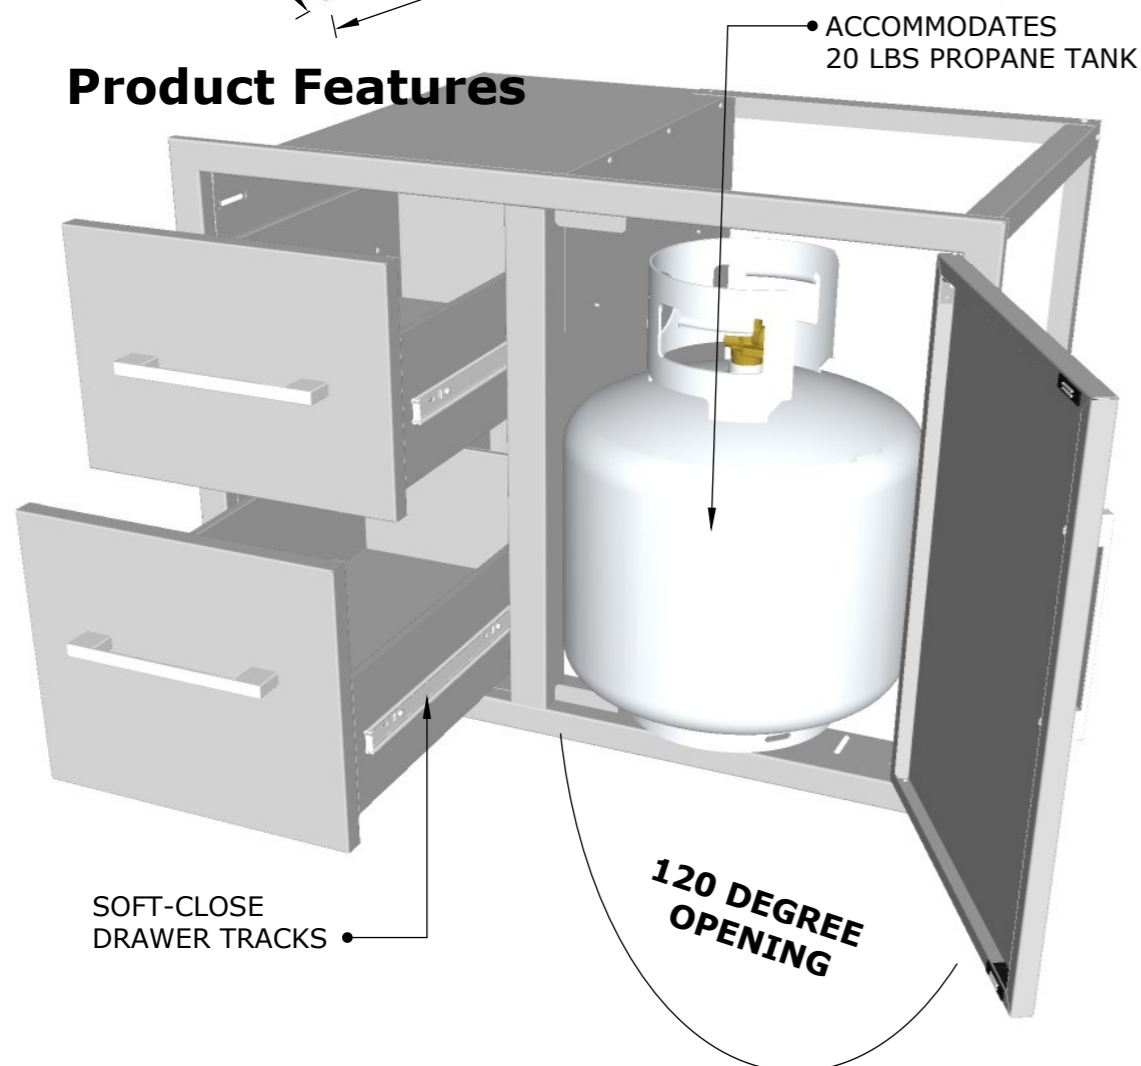

SIGNATURE SERIES BEVELED STYLE

PRODUCT

30" W x 23" H Double
Drawer & Door Combo

Item No. BA-DDC30

DESCRIPTION

Signature Series Beveled Style
Double Drawer & Door Combo
w/Removable Support Frame

PRODUCT DIMENSIONS

Product Size: 30" WIDTH x 23"
HEIGHT x 23" DEPTH
Cut-Out Size: 28-1/4" WIDTH x
21-1/4" HEIGHT x 22-3/4" DEPTH

SPECIFICATIONS

304 Stainless Steel
Construction Frame &
Drawers, 201 Stainless Steel
Interior Cabinet Box (Not
Exposed to Elements)

WARRANTY

- EXTERIOR FINISH -----3 YEARS
- STRUCTURE -----3 YEARS
- HANDLE-----1 YEAR

Product Dimensions

Product Features

Mounting Holes

ISLAND WALL CUT-OUT SIZE:
28-1/4" WIDTH X 21-1/4" HEIGHT X 22-3/4" DEPTH