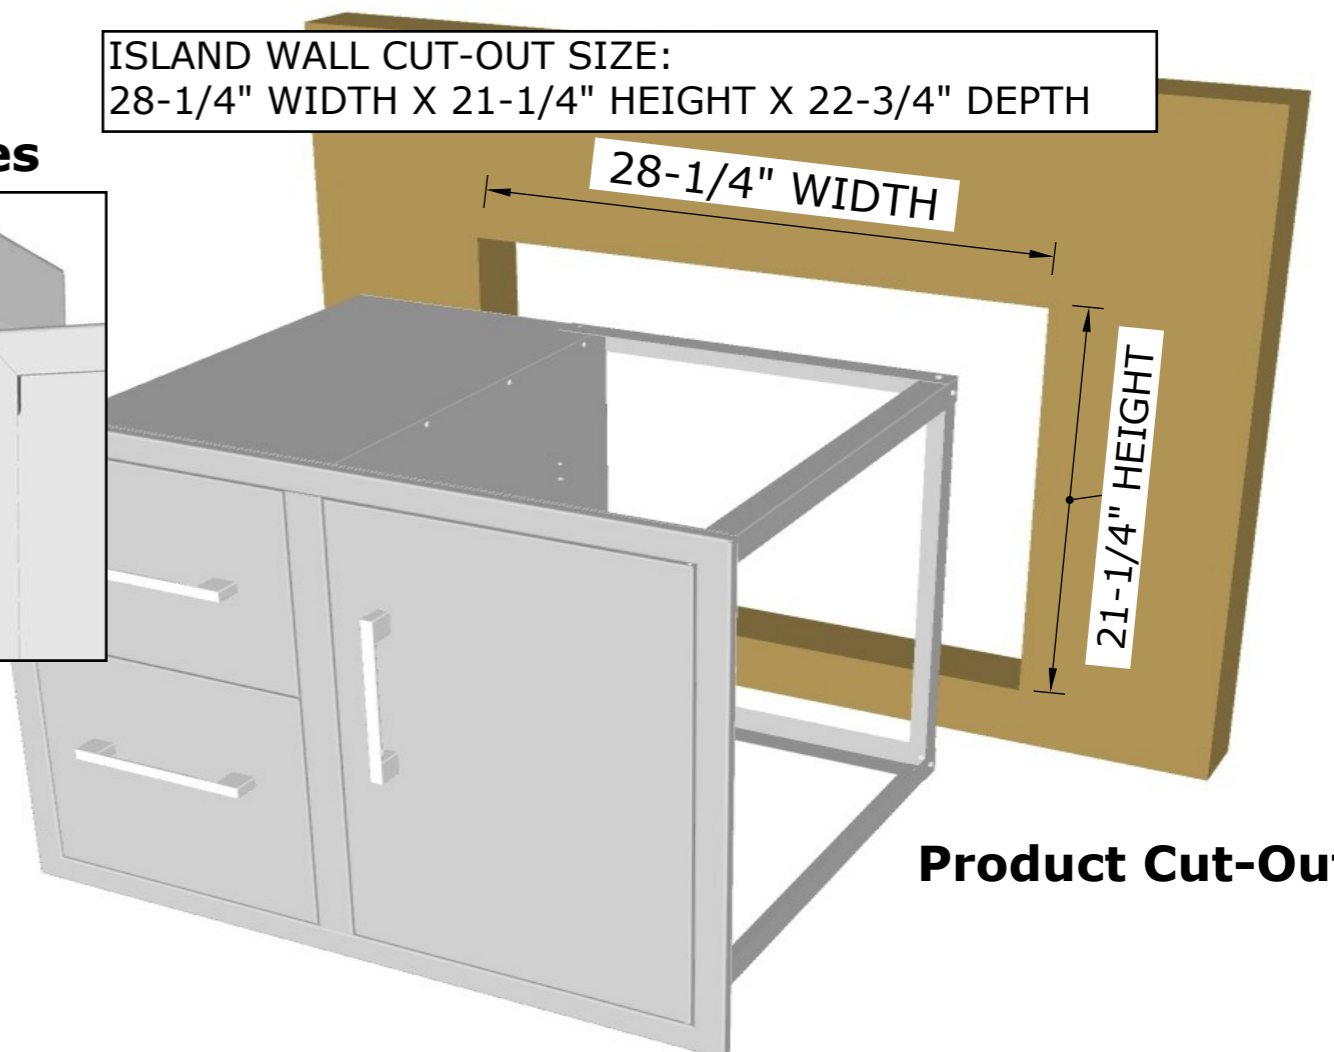

SIGNATURE SERIES BEVELED STYLE

PRODUCT

30" W x 23" H Double
Drawer & Door Combo

Item No. BA-DDC30

DESCRIPTION

Signature Series Beveled Style
Double Drawer & Door Combo
w/Removable Support Frame

PRODUCT DIMENSIONS

Product Size: 30" WIDTH x 23"
HEIGHT x 23" DEPTH
Cut-Out Size: 28-1/4" WIDTH x
21-1/4" HEIGHT x 22-3/4" DEPTH

SPECIFICATIONS

304 Stainless Steel
Construction Frame &
Drawers, 201 Stainless Steel
Interior Cabinet Box (Not
Exposed to Elements)

WARRANTY

- EXTERIOR FINISH -----3 YEARS
- STRUCTURE -----3 YEARS
- HANDLE-----1 YEAR

Product Dimensions

Product Features

Mounting Holes

ISLAND WALL CUT-OUT SIZE:
28-1/4" WIDTH X 21-1/4" HEIGHT X 22-3/4" DEPTH