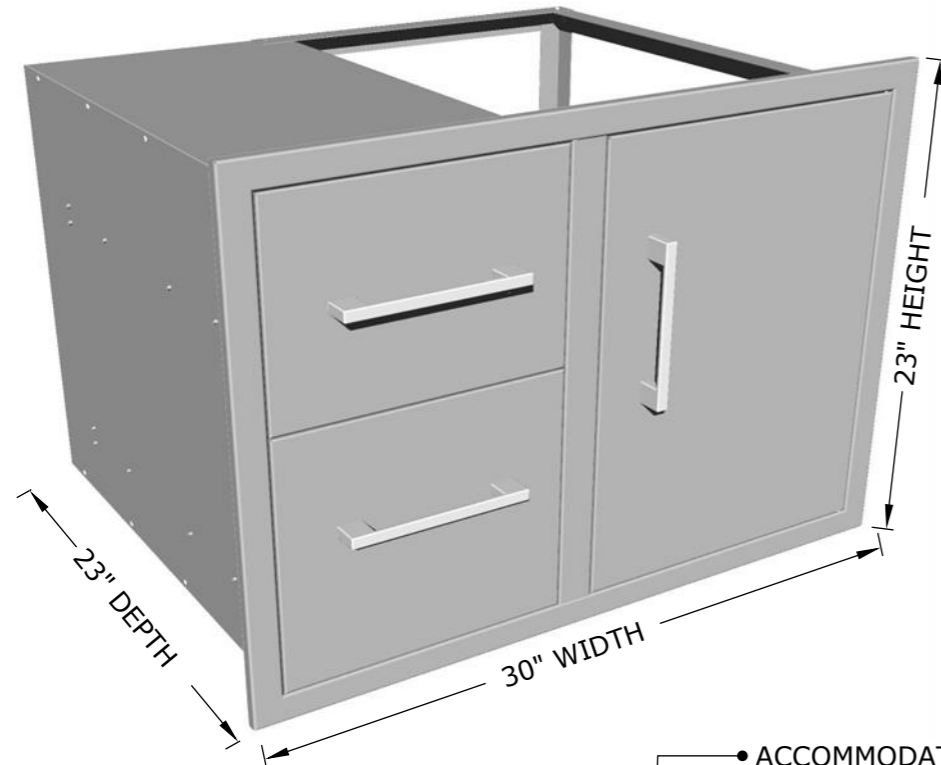

SIGNATURE SERIES BEVELED STYLE

PRODUCT

30" W x 23" H Double
Drawer & Door Combo

Item No. BA-DDC30

DESCRIPTION

Signature Series Beveled Style
Double Drawer & Door Combo
w/Removable Support Frame

PRODUCT DIMENSIONS

Product Size: 30" WIDTH x 23"
HEIGHT x 23" DEPTH
Cut-Out Size: 28-1/4" WIDTH x
21-1/4" HEIGHT x 22-3/4" DEPTH

SPECIFICATIONS

304 Stainless Steel
Construction Frame &
Drawers, 201 Stainless Steel
Interior Cabinet Box (Not
Exposed to Elements)

WARRANTY

- EXTERIOR FINISH -----3 YEARS
- STRUCTURE -----3 YEARS
- HANDLE-----1 YEAR

Product Dimensions

Product Features

Mounting Holes

ISLAND WALL CUT-OUT SIZE:
28-1/4" WIDTH X 21-1/4" HEIGHT X 22-3/4" DEPTH