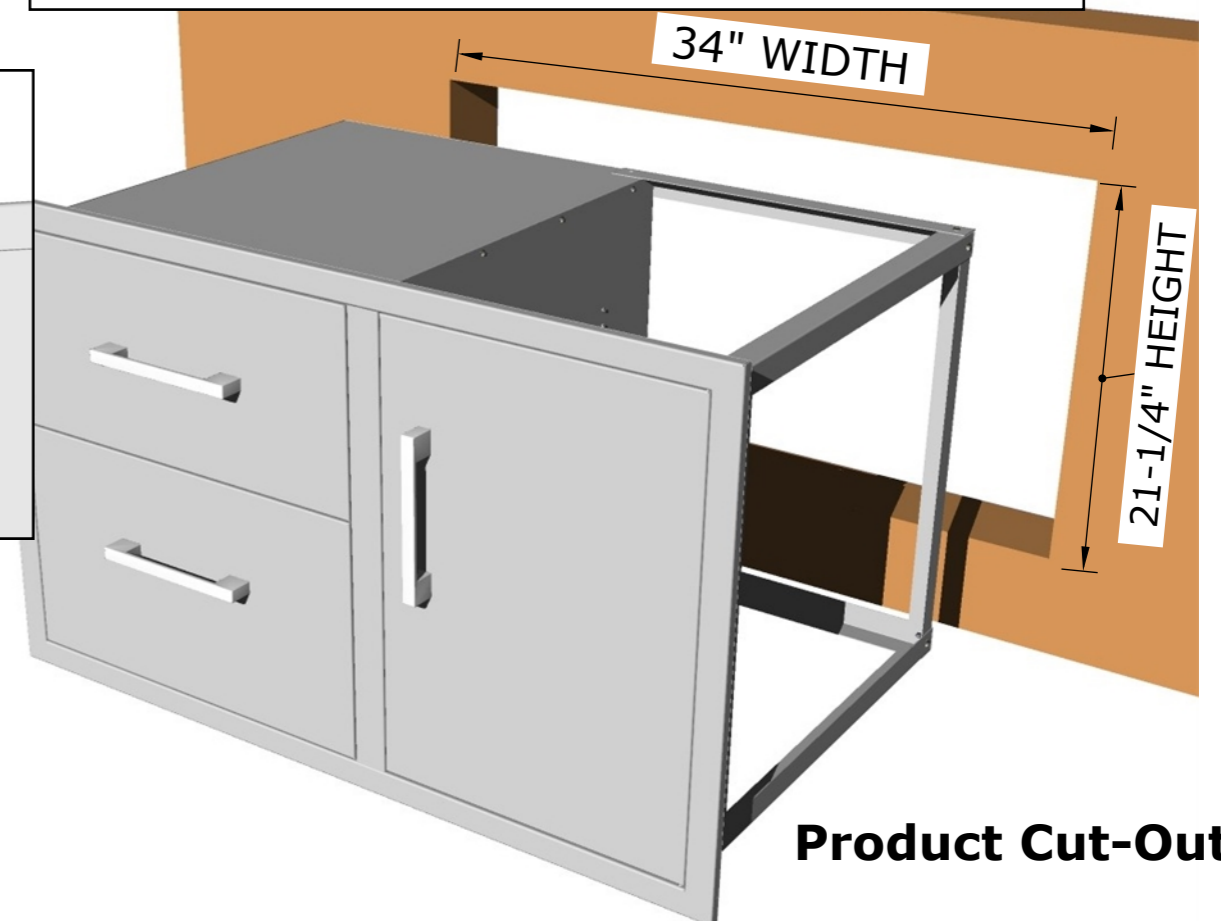

Product Cut-Out