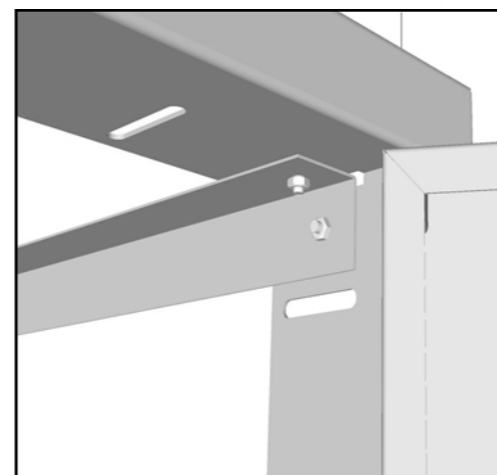

SIGNATURE SERIES BEVELED STYLE

PRODUCT
36" W x 23" H Double
Drawer & Door Combo
Item No. BA-DDC36

DESCRIPTION
Signature Series Beveled Style
Double Drawer & Door Combo
w/Removable Support Frame

PRODUCT DIMENSIONS
Product Size: 36" WIDTH x 23"
HEIGHT x 23" DEPTH
Cut-Out Size: 34" WIDTH x 21-
1/4" HEIGHT x 23" DEPTH

Product Dimensions

DISASSEMBLE INTERIOR FRAMING
FOR CLEAR ISLAND ACCESS

ISLAND WALL CUT-OUT SIZE:
34" WIDTH X 21-1/4" HEIGHT X 23" DEPTH

Product Features

Mounting Holes

OPEN SLOTS ALLOW
FOR EASY INSTALLATION