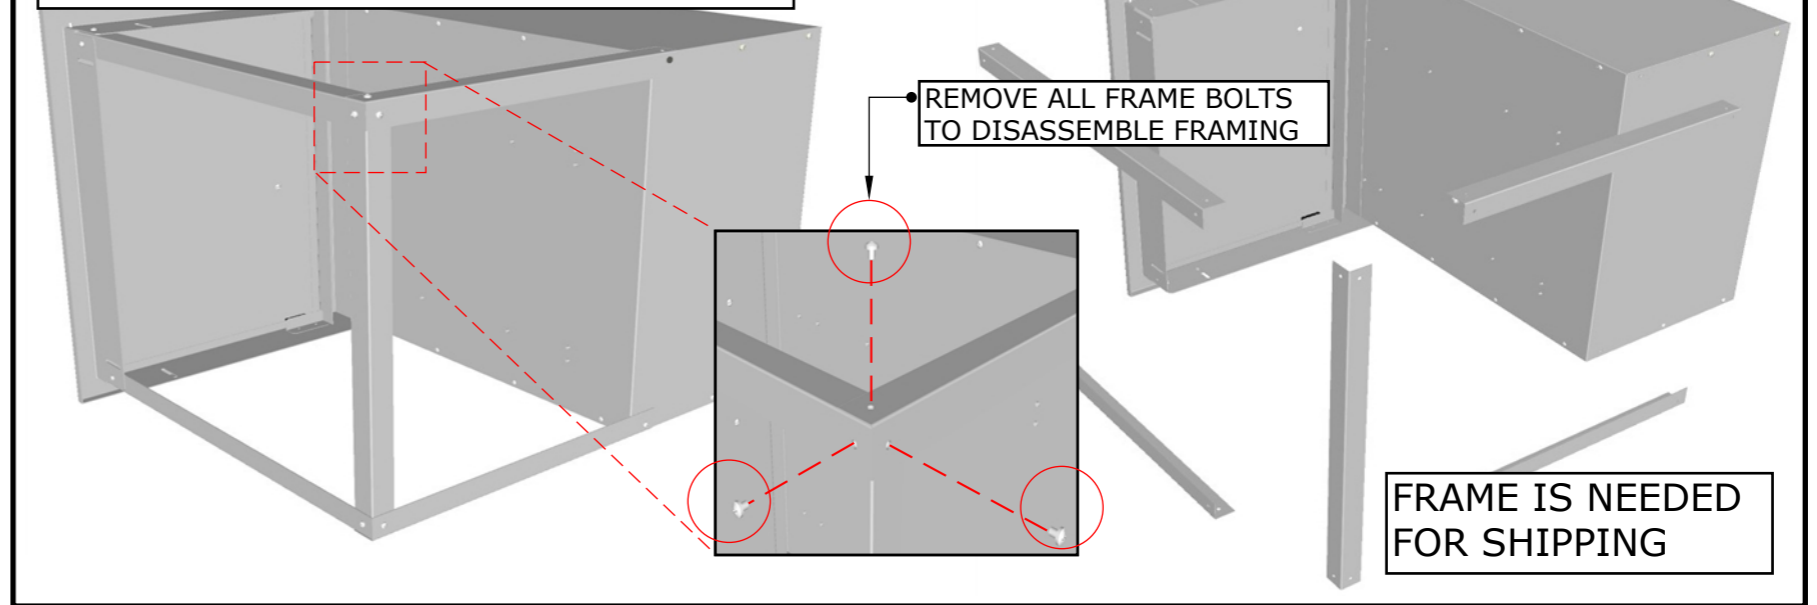

SIGNATURE SERIES BEVELED STYLE

PRODUCT
36" W x 23" H Double
Drawer & Door Combo
Item No. BA-DDC36

DESCRIPTION
Signature Series Beveled Style
Double Drawer & Door Combo
w/Removable Support Frame

PRODUCT DIMENSIONS
Product Size: 36" WIDTH x 23"
HEIGHT x 23" DEPTH
Cut-Out Size: 34" WIDTH x 21-
1/4" HEIGHT x 23" DEPTH

Product Dimensions

DISASSEMBLE INTERIOR FRAMING
FOR CLEAR ISLAND ACCESS

ISLAND WALL CUT-OUT SIZE:
34" WIDTH X 21-1/4" HEIGHT X 23" DEPTH

Product Features

Mounting Holes

OPEN SLOTS ALLOW
FOR EASY INSTALLATION