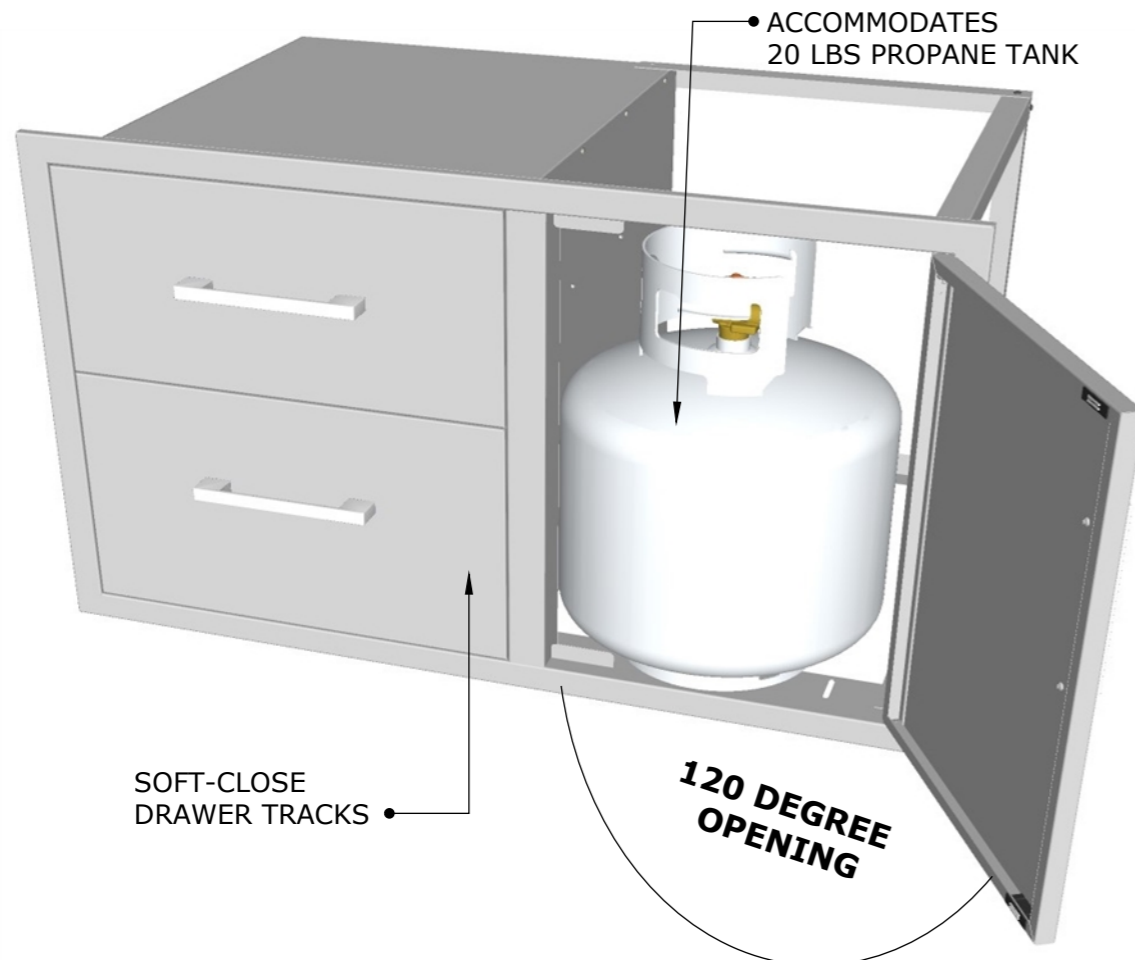

SIGNATURE SERIES BEVELED STYLE

PRODUCT
36" W x 23" H Double
Drawer & Door Combo
Item No. BA-DDC36

DESCRIPTION
Signature Series Beveled Style
Double Drawer & Door Combo
w/Removable Support Frame

PRODUCT DIMENSIONS
Product Size: 36" WIDTH x 23"
HEIGHT x 23" DEPTH
Cut-Out Size: 34" WIDTH x 21-
1/4" HEIGHT x 23" DEPTH

Product Dimensions

DISASSEMBLE INTERIOR FRAMING
FOR CLEAR ISLAND ACCESS

ISLAND WALL CUT-OUT SIZE:
34" WIDTH X 21-1/4" HEIGHT X 23" DEPTH

Product Features

Mounting Holes

OPEN SLOTS ALLOW
FOR EASY INSTALLATION