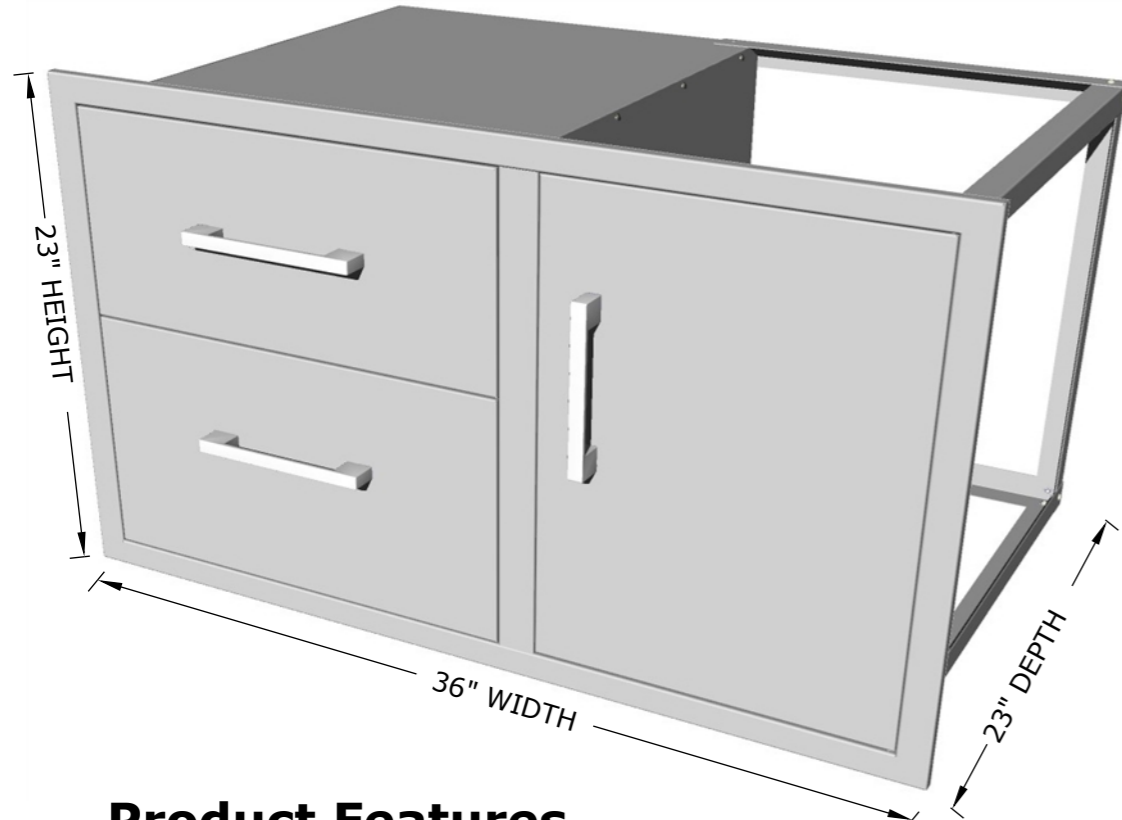

SIGNATURE SERIES BEVELED STYLE

PRODUCT
36" W x 23" H Double
Drawer & Door Combo
Item No. BA-DDC36

DESCRIPTION
Signature Series Beveled Style
Double Drawer & Door Combo
w/Removable Support Frame

PRODUCT DIMENSIONS
Product Size: 36" WIDTH x 23"
HEIGHT x 23" DEPTH
Cut-Out Size: 34" WIDTH x 21-
1/4" HEIGHT x 23" DEPTH

SPECIFICATIONS
304 Stainless Steel
Construction Frame &
Drawers, 201 Stainless Steel
Interior Cabinet Box (Not
Exposed to Elements)

WARRANTY

- EXTERIOR FINISH -----3 YEARS
- STRUCTURE -----3 YEARS
- HANDLE-----1 YEAR

Product Dimensions

DISASSEMBLE INTERIOR FRAMING
FOR CLEAR ISLAND ACCESS

ISLAND WALL CUT-OUT SIZE:
34" WIDTH X 21-1/4" HEIGHT X 23" DEPTH

Product Features

Mounting Holes

OPEN SLOTS ALLOW
FOR EASY INSTALLATION