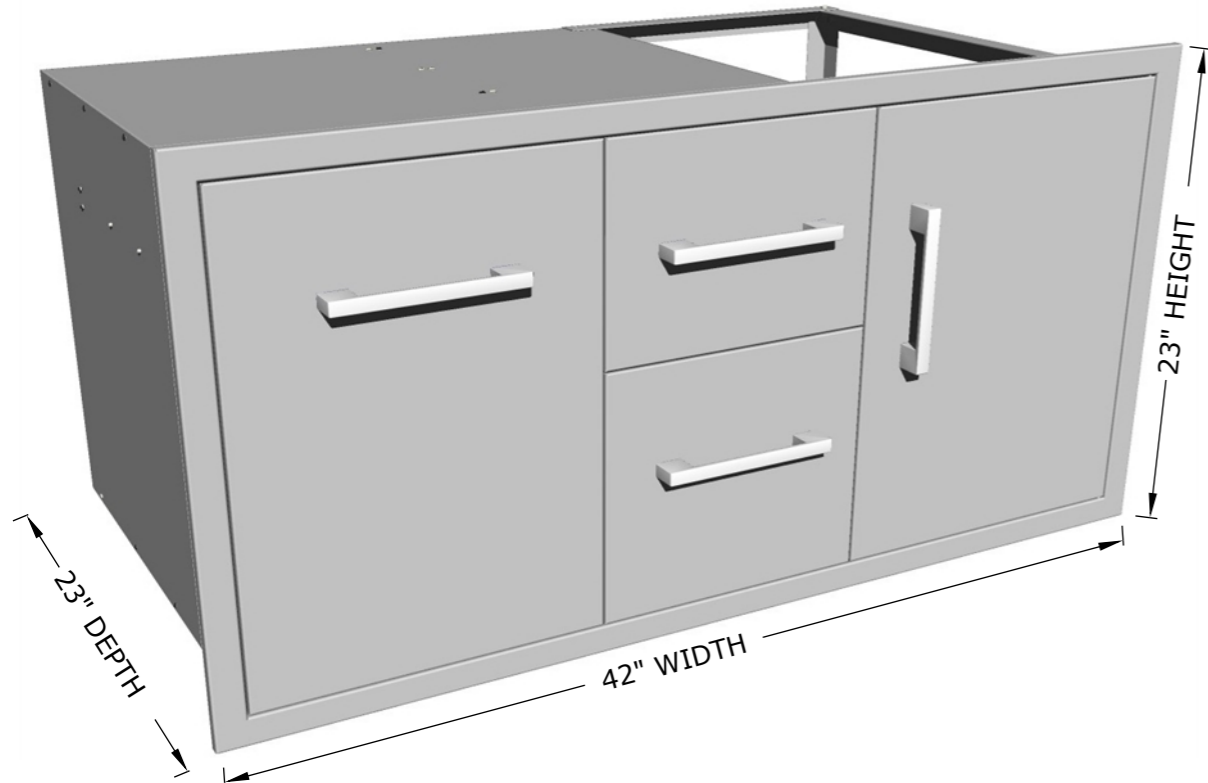

# SIGNATURE SERIES BEVELED STYLE

**PRODUCT**  
42" W x 23" H Double  
Drawer & Door Combo  
  
**Item No.** BA-DDC42

**DESCRIPTION**  
Signature Series Beveled Style  
Double Drawer/Door & Trash  
Drawer Combo  
w/Removable Support Frame

**PRODUCT DIMENSIONS**  
**Product Size:** 42" WIDTH x 23"  
HEIGHT x 23" DEPTH  
**Cut-Out Size:** 40" WIDTH x 21-  
1/4" HEIGHT x 23" DEPTH

**SPECIFICATIONS**  
304 Stainless Steel  
Construction Frame &  
Drawers, 201 Stainless Steel  
Interior Cabinet Box (Not  
Exposed to Elements)

## Product Dimensions

## Mounting Holes

OPEN SLOTS ALLOW FOR EASY INSTALLATION

HAVE COMPONENT ON SITE BEFORE MAKING ISLAND CUTS, CONFIRM ALL DIMENSIONS BEFORE CUTTING INTO ISLAND WALL

ISLAND WALL CUT-OUT SIZE:  
40" WIDTH X 21-1/4" HEIGHT X 23" DEPTH