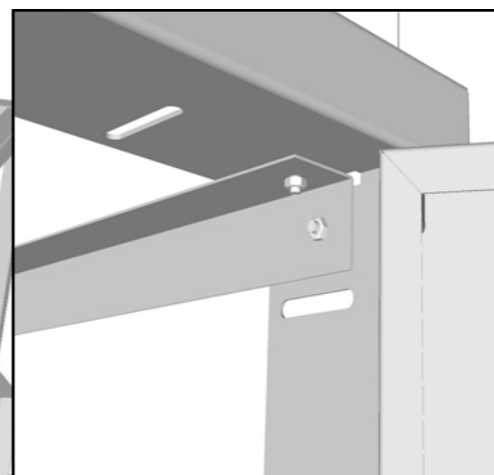

Mounting Holes