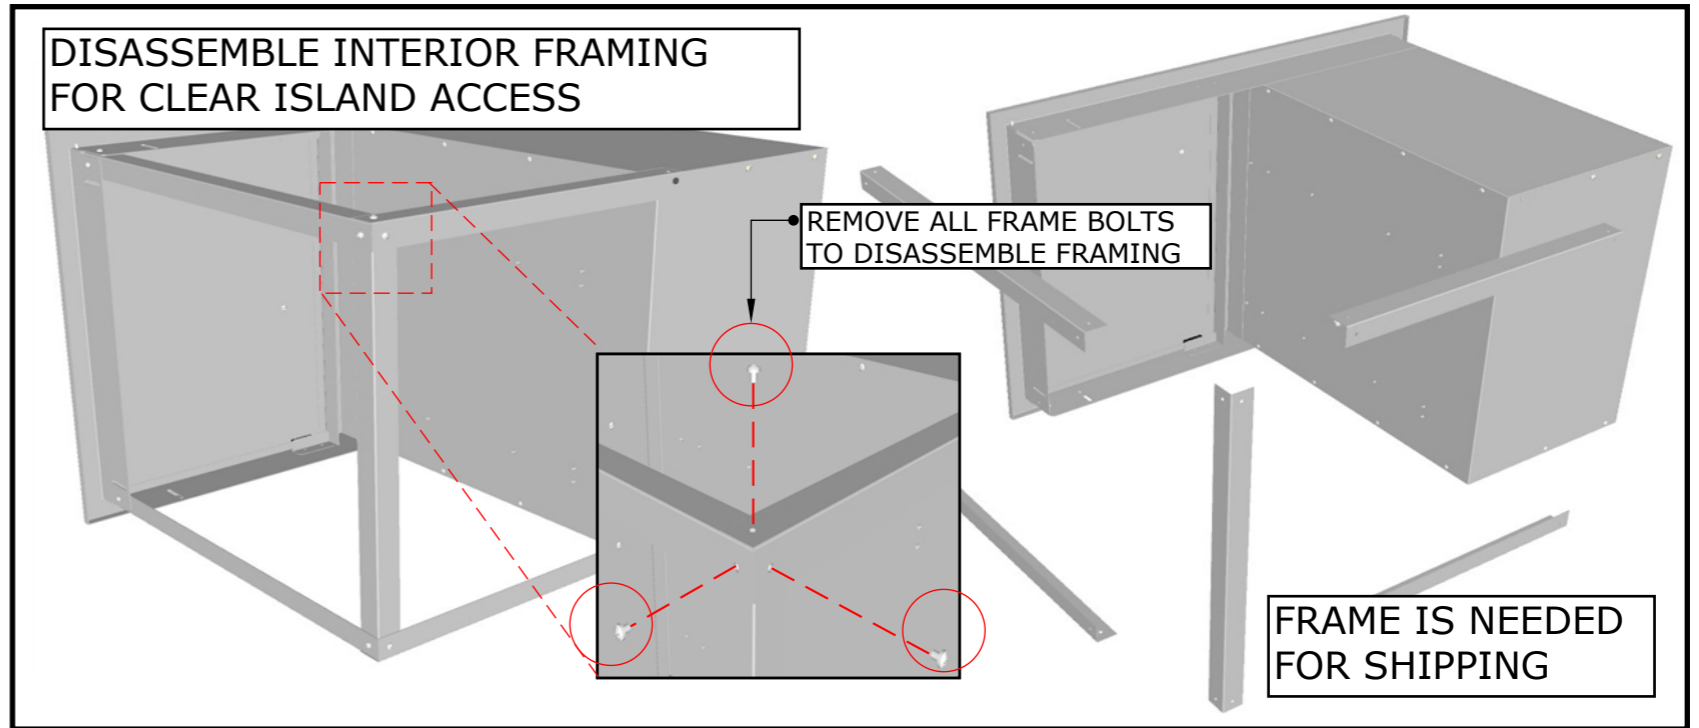

# SIGNATURE SERIES BEVELED STYLE

**PRODUCT**  
42" W x 23" H Double  
Drawer & Door Combo  
  
**Item No.** BA-DDC42

**DESCRIPTION**  
Signature Series Beveled Style  
Double Drawer/Door & Trash  
Drawer Combo  
w/Removable Support Frame

**PRODUCT DIMENSIONS**  
**Product Size:** 42" WIDTH x 23"  
HEIGHT x 23" DEPTH  
**Cut-Out Size:** 40" WIDTH x 21-  
1/4" HEIGHT x 23" DEPTH

**SPECIFICATIONS**  
304 Stainless Steel  
Construction Frame &  
Drawers, 201 Stainless Steel  
Interior Cabinet Box (Not  
Exposed to Elements)

## Product Dimensions

## Mounting Holes

OPEN SLOTS ALLOW FOR EASY INSTALLATION

HAVE COMPONENT ON SITE BEFORE MAKING ISLAND CUTS, CONFIRM ALL DIMENSIONS BEFORE CUTTING INTO ISLAND WALL

ISLAND WALL CUT-OUT SIZE:  
40" WIDTH X 21-1/4" HEIGHT X 23" DEPTH