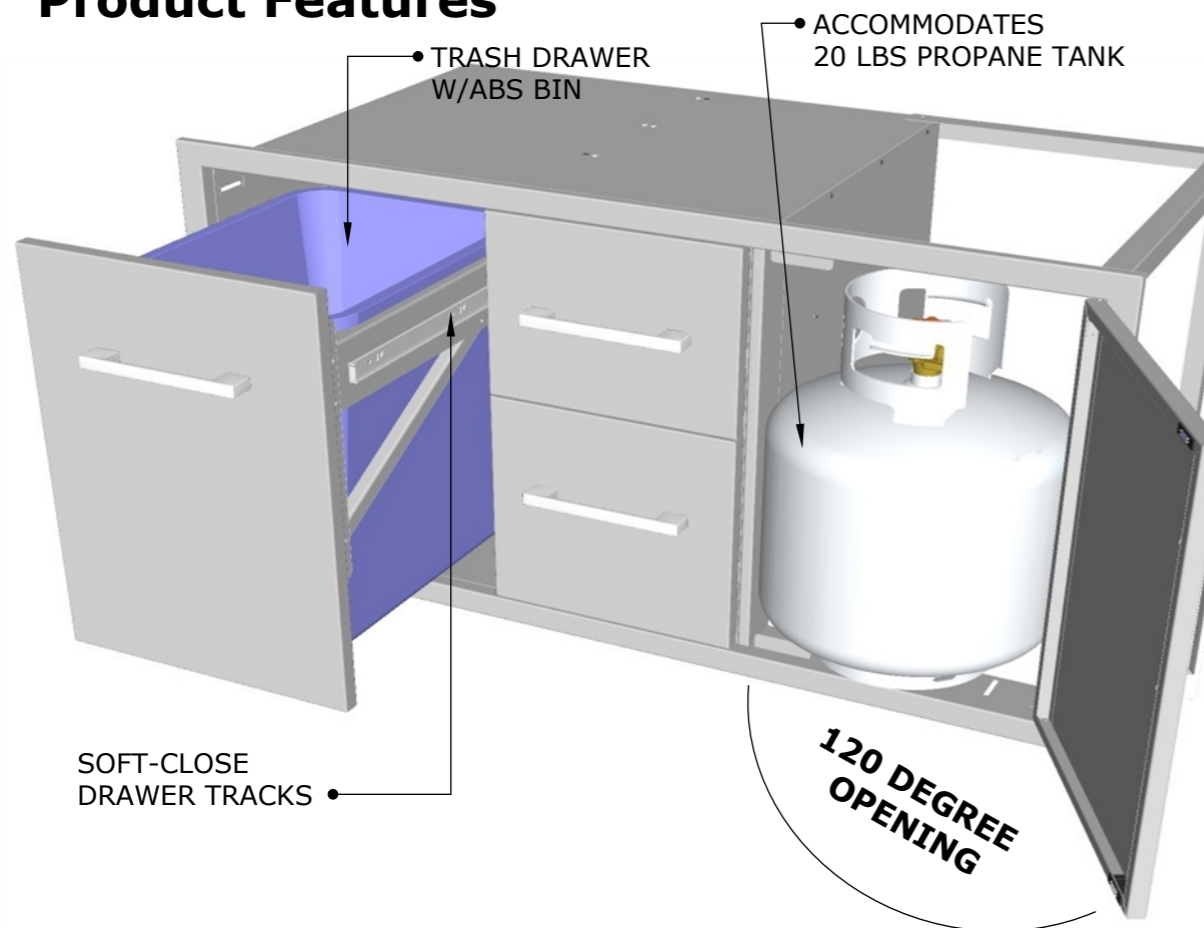

Product Features