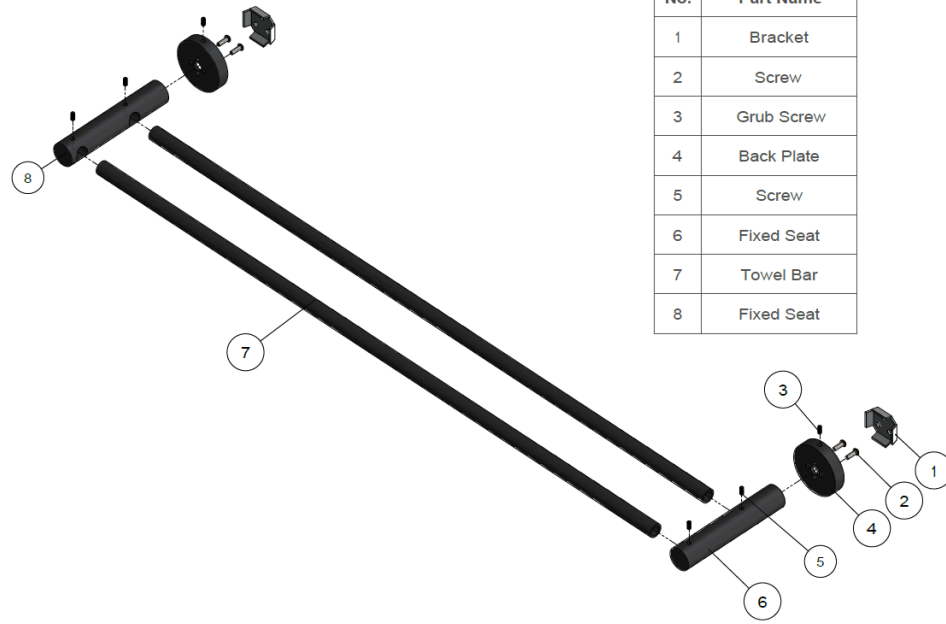

MR01- R

ROUND DOUBLE RAIL

meir®

EXPLODED VIEW

No.	Part Name
1	Bracket
2	Screw
3	Grub Screw
4	Back Plate
5	Screw
6	Fixed Seat
7	Towel Bar
8	Fixed Seat

CARE

- Do not install tapware using any form of acetone silicones.
- Do not apply physical items (such as tools) directly to product.
- Never use house-hold or commercial detergents, citrus based cleaners, or abrasive cleaners.
- Clean using a mild washing soap solution rinsed, and dry with a soft cloth.
- Check for any product defects before installation.
- Refer to the installation manual for correct installation.

FEATURES

- Refer to the Meir website for warranty terms & conditions, and available finishes.
- Solid brass construction
- Box Weight 0.9 kg

SPECIFICATIONS