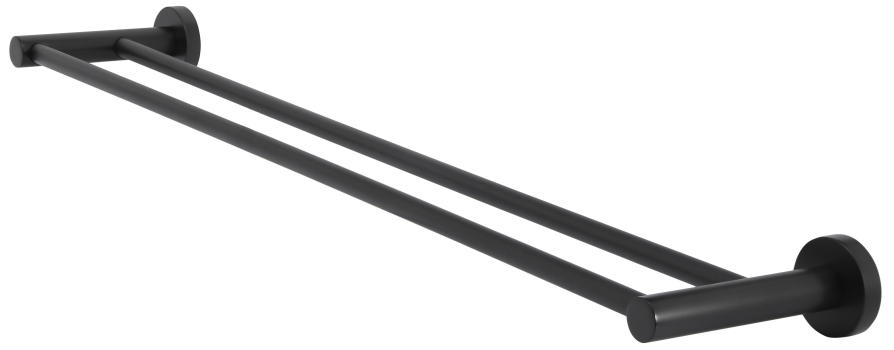

MR01- R

ROUND DOUBLE RAIL

meir®

EXPLODED VIEW

No.	Part Name
1	Bracket
2	Screw
3	Grub Screw
4	Back Plate
5	Screw
6	Fixed Seat
7	Towel Bar
8	Fixed Seat

CARE

- Do not install tapware using any form of acetone silicones.
- Do not apply physical items (such as tools) directly to product.
- Never use house-hold or commercial detergents, citrus based cleaners, or abrasive cleaners.
- Clean using a mild washing soap solution rinsed, and dry with a soft cloth.
- Check for any product defects before installation.
- Refer to the installation manual for correct installation.

FEATURES

- Refer to the Meir website for warranty terms & conditions, and available finishes.
- Solid brass construction
- Box Weight 0.9 kg

SPECIFICATIONS