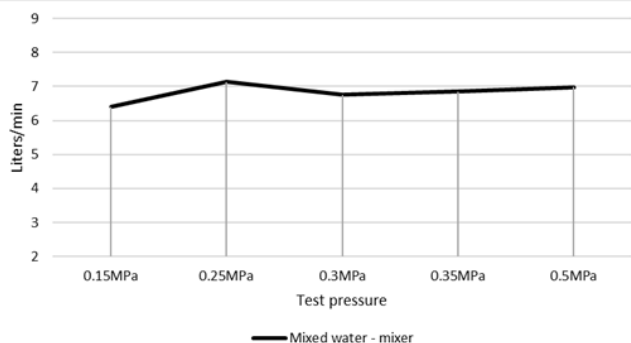

MS08 ROUND KITCHEN SPOUT

meir®

FEATURES

- Refer to the Meir website for warranty terms & conditions, and available finishes.
- Flow rate 7L p/m at 3 bar pressure.
- European components and cartridge
- Solid brass construction
- Box Weight 1kg
- 68mm long 1/2" threaded adapter included

SPECIFICATIONS

FLOW RATE GRAPH

CREDENTIALS

- Watermark AS/NZS3718WMKA25013
- 4-star WELS rated
- 6.5 lltres p/minute
- WELS registration No: T41582

EXPLODED VIEW

No.	PART NAME
1	O-ring
2	Aerator
3	Spout
4	Connector
5	Wear-resisting Ring
6	PVC Washer
7	O-ring
8	O-ring
9	O-ring
10	Connector
11	Nut
12	Screw
13	Connector
14	Back Plate
15	O-ring
16	Flat Washer
17	Decor Knob