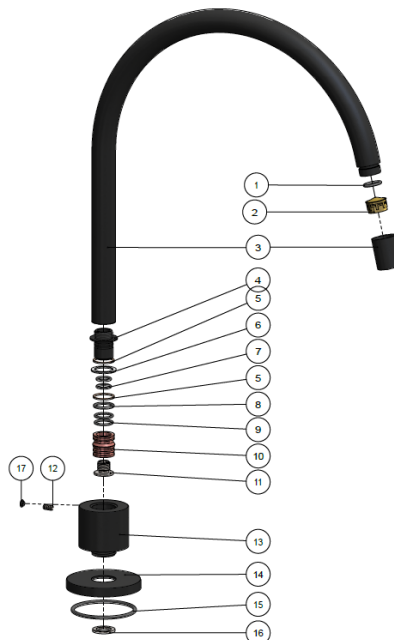

MS08 ROUND KITCHEN SPOUT

meir®

FEATURES

- Refer to the Meir website for warranty terms & conditions, and available finishes.
- Flow rate 7L p/m at 3 bar pressure.
- European components and cartridge
- Solid brass construction
- Box Weight 1kg
- 68mm long 1/2" threaded adapter included

SPECIFICATIONS

FLOW RATE GRAPH

CREDENTIALS

- Watermark AS/NZS3718WMKA25013
- 4-star WELS rated
- 6.5 lltres p/minute
- WELS registration No: T41582

EXPLODED VIEW

No.	PART NAME
1	O-ring
2	Aerator
3	Spout
4	Connector
5	Wear-resisting Ring
6	PVC Washer
7	O-ring
8	O-ring
9	O-ring
10	Connector
11	Nut
12	Screw
13	Connector
14	Back Plate
15	O-ring
16	Flat Washer
17	Decor Knob