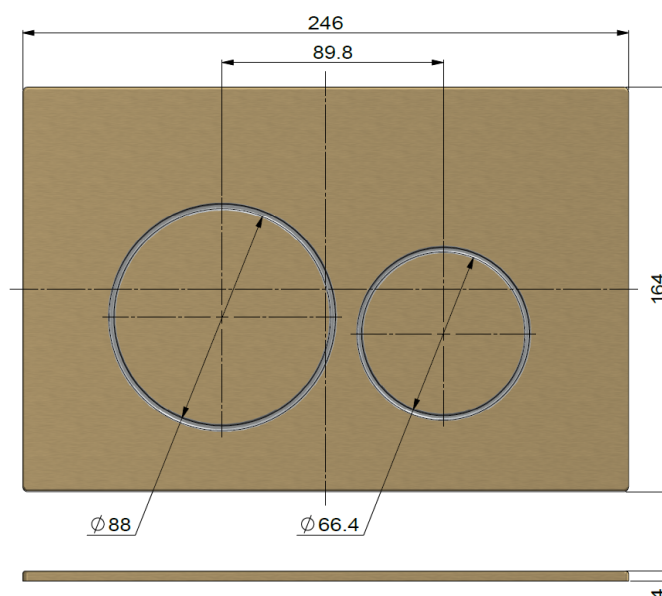

115.884.00.1N

GEBERIT SIGMA 21 DUAL FLUSH PLATE

meir®

FEATURES

- Refer to the Meir website for warranty terms & conditions.
- Stainless steel material.
- See website for the Meir colour options.
- The Geberit original frame and actuator is included. The Meir stainless steel plate is attached to the Geberit frame.

SPECIFICATIONS

Meir stainless steel cover plate

Geberit Sigma 21 frame and actuator