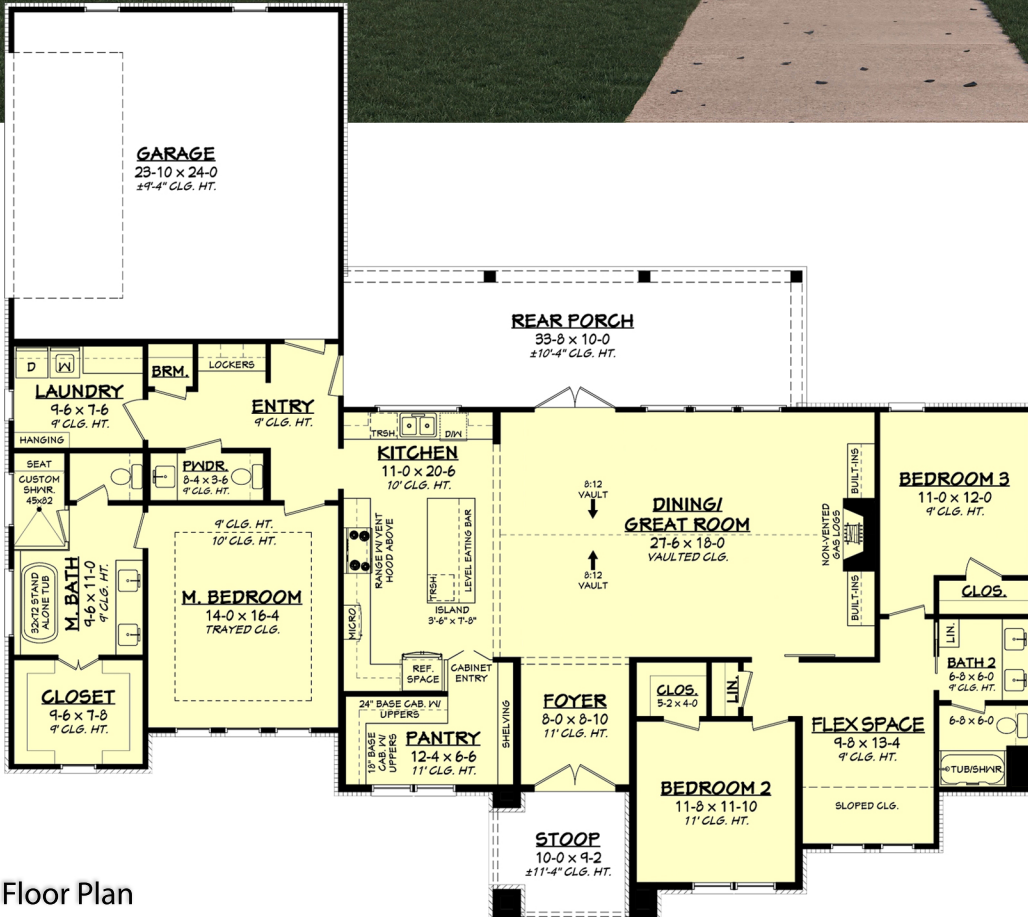

Designing Homes  
**HOUSE PLAN ZONE**  
 Building Relationships

Floor Plan

Rear Elevation

**Northport House Plan**

2295-S

2295 Sq Ft.

1 Stories

3 Bedrooms

75-2 Width

2.5 Bathrooms

66-8 Depth

Phone: 601.336.3254 sales@hpzplans.com

<https://hpzplans.com/products/northport-house-plan>