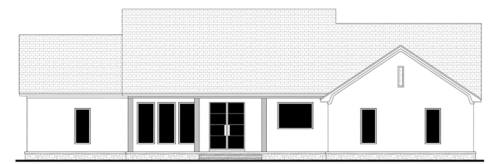

Designing Homes  
**HOUSE PLAN ZONE**  
 Building Relationships

Floor Plan

Rear Elevation

**Northport House Plan**

2295-S

2295 Sq Ft.

1 Stories

3 Bedrooms

75-2 Width

2.5 Bathrooms

66-8 Depth

Phone: 601.336.3254 sales@hpzplans.com

<https://hpzplans.com/products/northport-house-plan>