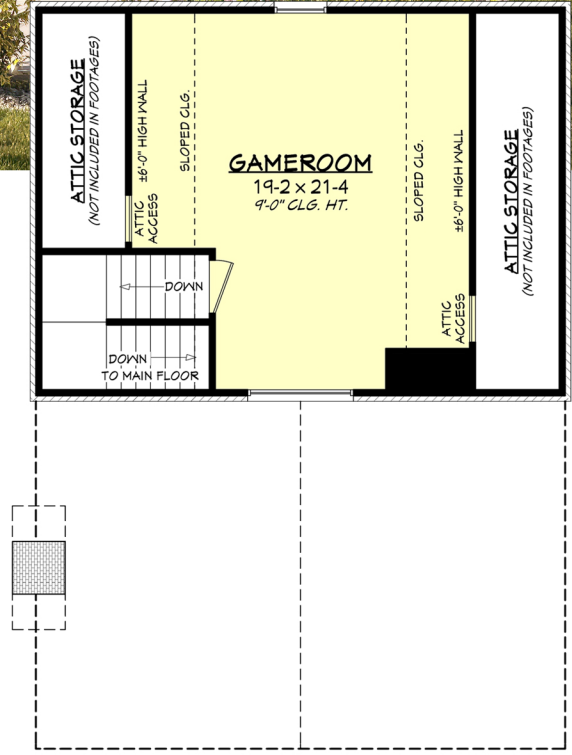

Designing Homes  
**HOUSE PLAN ZONE**  
 Building Relationships

First Floor Plan

Second Floor Plan

**Albany Pool House**

G566

566 Sq Ft.

2 Stories

0 Bedrooms

31-4 Width

0 Bathrooms

42-0 Depth

Phone: 601.336.3254 sales@hpzplans.com

<https://hpzplans.com/products/albany-pool-house>