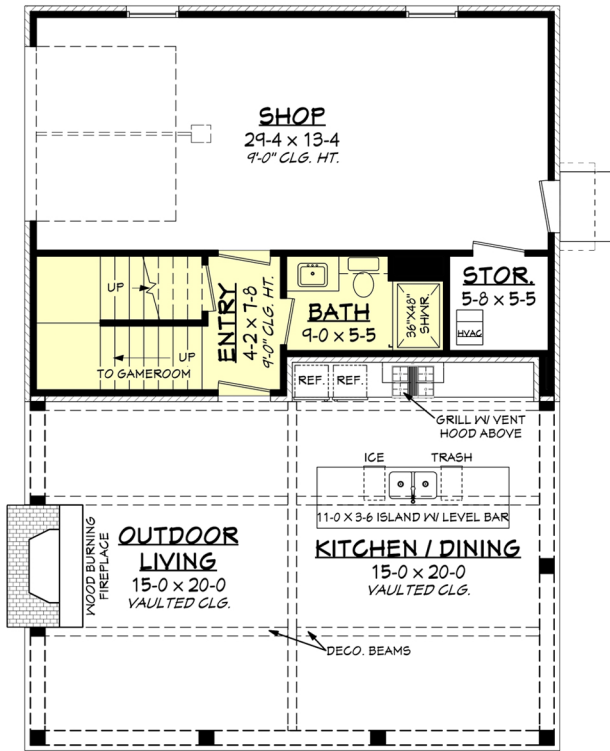

Designing Homes  
**HOUSE PLAN ZONE**  
 Building Relationships

First Floor Plan

Second Floor Plan

**Albany Pool House**

G566

566 Sq Ft.

2 Stories

0 Bedrooms

31-4 Width

0 Bathrooms

42-0 Depth

Phone: 601.336.3254 sales@hpzplans.com

<https://hpzplans.com/products/albany-pool-house>