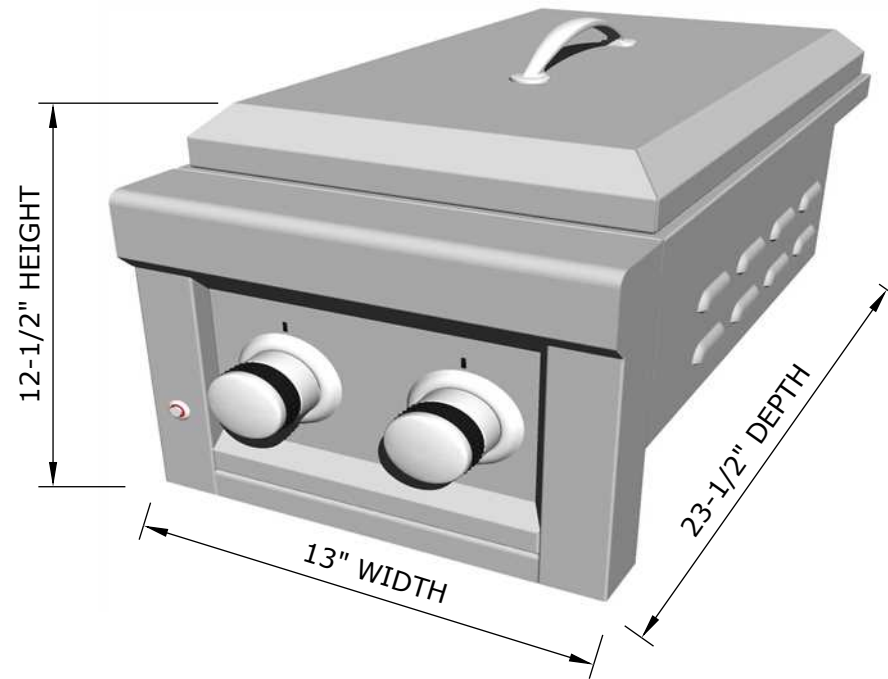

SUNSTONE®

RUBY SERIES VERSA DOUBLE BURNER

PRODUCT

Item No.
SUN13VDB-LP/NG

DESCRIPTION

RUBY SERIES™ 13" VERSA™ Slide-in Double Gas Burner w/LED Light, Removable Cover & up to 30,000 Combined Btu's

SPECIFICATIONS

PRODUCT SIZE - 13"W X 23-1/2"D X 12-1/2"H
CUT-OUT - 12"W X 20-1/4"D X 9"H
WEIGHT - 32 LBS
BTU'S - UP TO 30,000
GAS TYPE - LP OR NG

WARRANTY

- BRASS BURNER-----LIMITED LIFETIME
- STRUCTURE, FINISH----LIMITED LIFETIME
- VALVES, LIGHT, HANDLE, KNOBS-1 YEAR

TECHNICAL LINE: 888-934-9449

PRODUCT SIZE

18 Gauge 304 Stainless steel Cover, Structure, 18 gauge 201 stainless steel for side Burner under skirt panels

PRODUCT TECHNICAL MEASUREMENTS - BOX SIZE

PRODUCT DETAILS