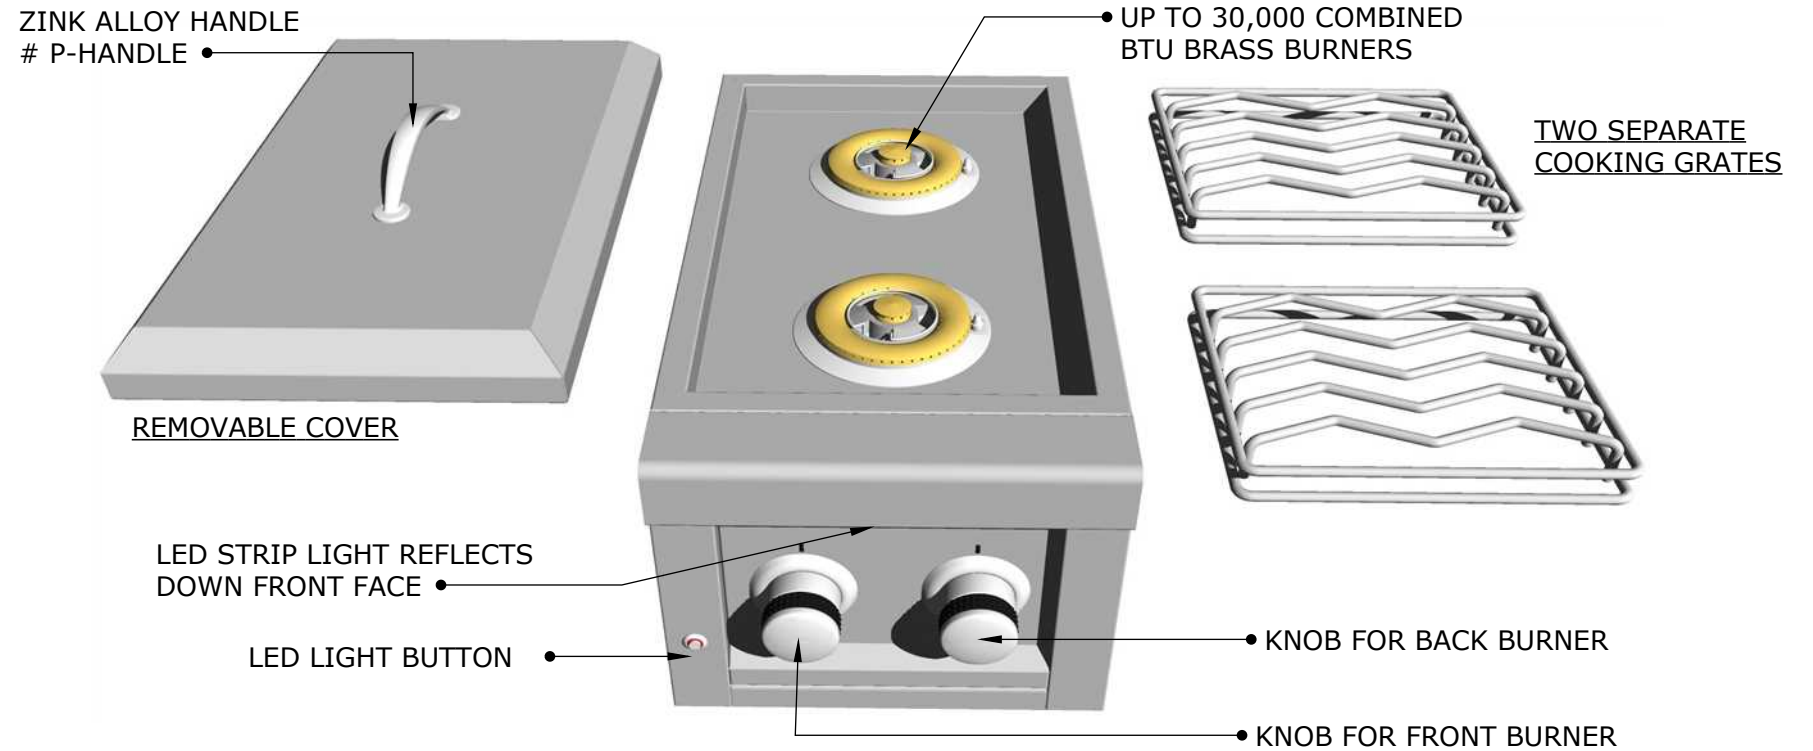

SUNSTONE®

RUBY SERIES VERSA DOUBLE BURNER

PRODUCT

Item No.
SUN13VDB-LP/NG

DESCRIPTION

RUBY SERIES™ 13" VERSA™ Slide-in Double Gas Burner w/LED Light, Removable Cover & up to 30,000 Combined Btu's

SPECIFICATIONS

TECHNICAL LINE: 888-934-9449

PRODUCT SIZE

18 Gauge 304 Stainless steel Cover, Structure, 18 gauge 201 stainless steel for side Burner under skirt panels

PRODUCT TECHNICAL MEASUREMENTS - BOX SIZE

PRODUCT DETAILS

RECOMMENDED PRODUCT CUT-OUT DIMENSION