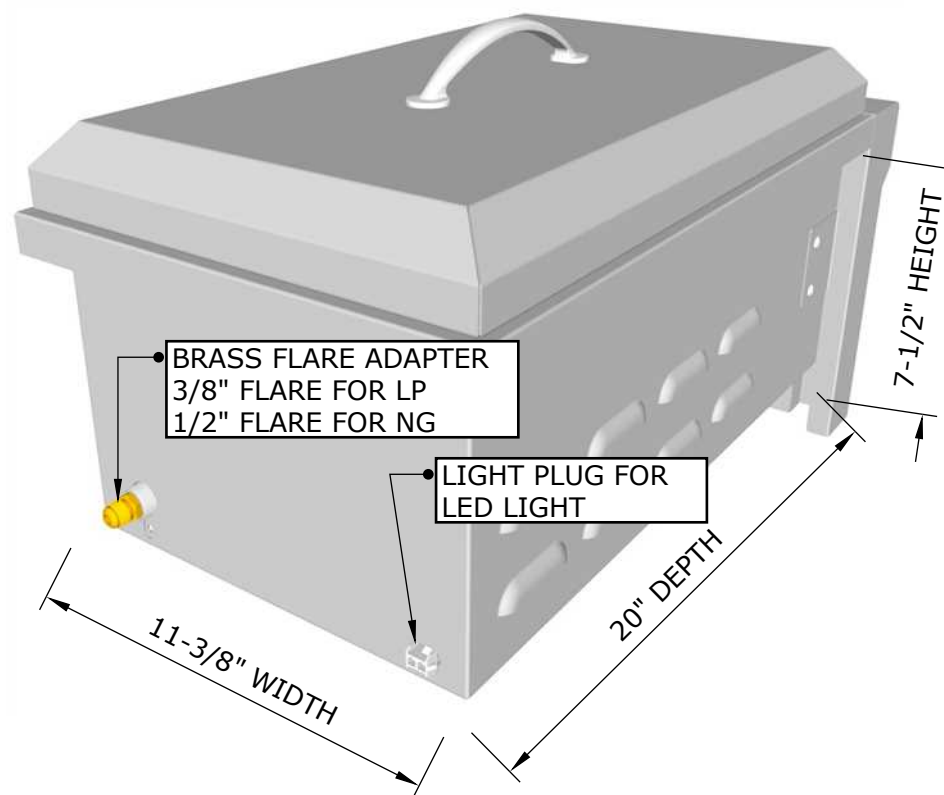

SUNSTONE®

RUBY SERIES VERSA DOUBLE BURNER

PRODUCT

Item No.
SUN13VDB-LP/NG

DESCRIPTION

RUBY SERIES™ 13" VERSA™ Slide-in Double Gas Burner w/LED Light, Removable Cover & up to 30,000 Combined Btu's

SPECIFICATIONS

PRODUCT SIZE - 13"W X 23-1/2"D X 12-1/2"H
CUT-OUT - 12"W X 20-1/4"D X 9"H
WEIGHT - 32 LBS
BTU'S - UP TO 30,000
GAS TYPE - LP OR NG

WARRANTY

- BRASS BURNER-----LIMITED LIFETIME
- STRUCTURE, FINISH----LIMITED LIFETIME
- VALVES, LIGHT, HANDLE, KNOBS-1 YEAR

TECHNICAL LINE: 888-934-9449

PRODUCT SIZE

18 Gauge 304 Stainless steel Cover, Structure, 18 gauge 201 stainless steel for side Burner under skirt panels

PRODUCT TECHNICAL MEASUREMENTS - BOX SIZE

PRODUCT DETAILS

RECOMMENDED PRODUCT CUT-OUT DIMENSION