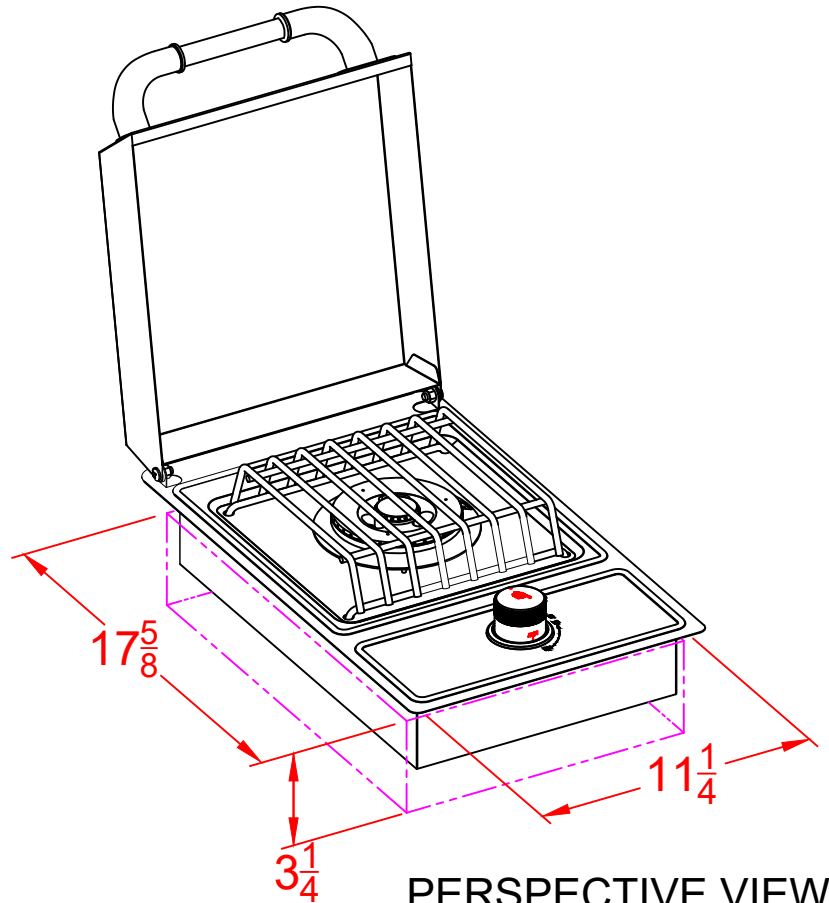

WWW.BULLBBQ.COM

SINGLE SIDE BURNER

SPEC SHEET

SKU# 60008 LP (LIQUID PROPANE)

SKU# 60009 NG (NATURAL GAS)

TOP VIEW

PERSPECTIVE VIEW

WITH INSTALLATION
CUT OUT DIMENSIONS

FRONT VIEW

RIGHT SIDE VIEW

NOTES:

- 1) ALL DIMENSIONS ARE IN INCH UNITS
- 2) REFER TO PERSPECTIVE VIEW FOR INSTALLATION CUTOUT DIMENSIONS.