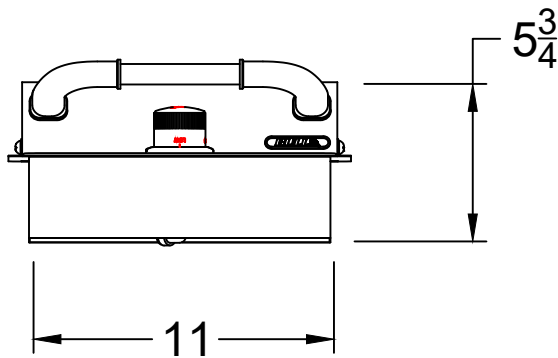

WWW.BULLBBQ.COM

SINGLE SIDE BURNER

SPEC SHEET

SKU# 60008 LP (LIQUID PROPANE)

SKU# 60009 NG (NATURAL GAS)

TOP VIEW

PERSPECTIVE VIEW

WITH INSTALLATION
CUT OUT DIMENSIONS

FRONT VIEW

RIGHT SIDE VIEW

NOTES:

- 1) ALL DIMENSIONS ARE IN INCH UNITS
- 2) REFER TO PERSPECTIVE VIEW FOR INSTALLATION CUTOUT DIMENSIONS.