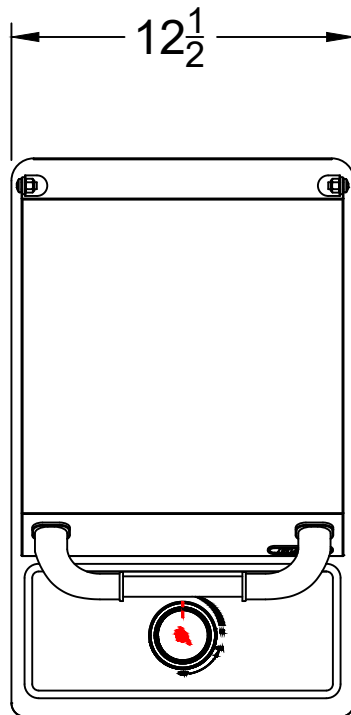

WWW.BULLBBQ.COM

SINGLE SIDE BURNER

SPEC SHEET

SKU# 60008 LP (LIQUID PROPANE)

SKU# 60009 NG (NATURAL GAS)

TOP VIEW

PERSPECTIVE VIEW

WITH INSTALLATION
CUT OUT DIMENSIONS

FRONT VIEW

RIGHT SIDE VIEW

NOTES:

- 1) ALL DIMENSIONS ARE IN INCH UNITS
- 2) REFER TO PERSPECTIVE VIEW FOR INSTALLATION CUTOUT DIMENSIONS.