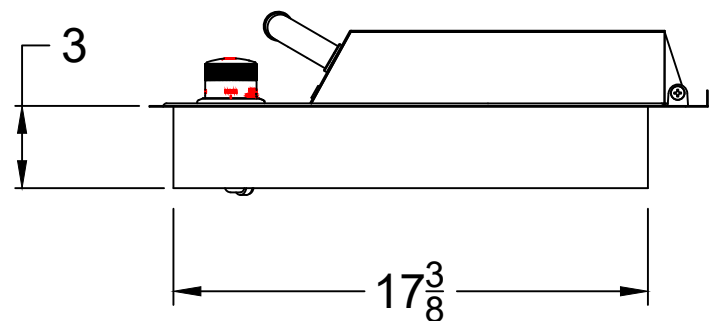

WWW.BULLBBQ.COM

SINGLE SIDE BURNER

SPEC SHEET

SKU# 60008 LP (LIQUID PROPANE)

SKU# 60009 NG (NATURAL GAS)

TOP VIEW

PERSPECTIVE VIEW

WITH INSTALLATION
CUT OUT DIMENSIONS

FRONT VIEW

RIGHT SIDE VIEW

NOTES:

- 1) ALL DIMENSIONS ARE IN INCH UNITS
- 2) REFER TO PERSPECTIVE VIEW FOR INSTALLATION CUTOUT DIMENSIONS.