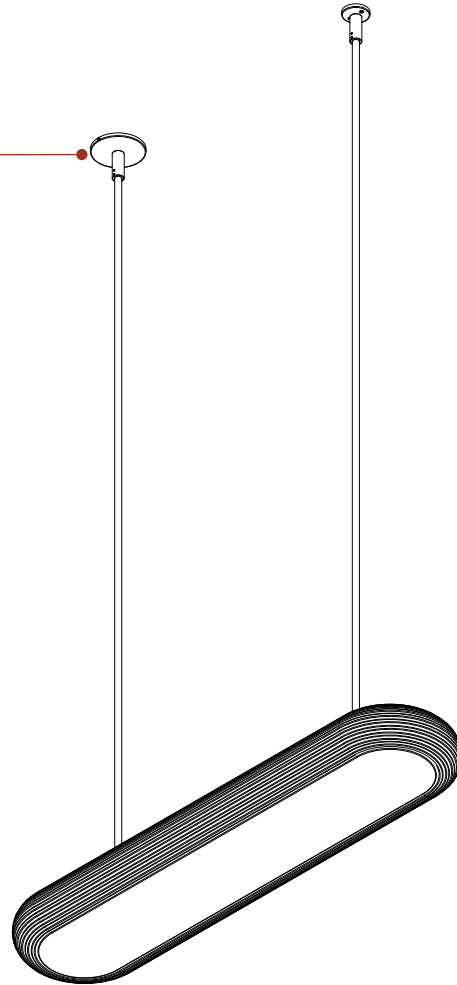

Saga Pendant, Solo

Technical Specifications

Materials	Aluminum, LDPE
Product weight	16 lbs
Lead time	Pre-order
Integrated LED	3,578 lm / 1800 K - 3000 K / 50.2 W 95+ CRI / warm on dim
Dimmer	TRIAC / ELV / 0-10V
Stem length	6 ft before a seam
Input Voltage	120-277V
Certifications	ETL listed, damp-rated

Notes

1. 82.5 inch OAL is included in the price of this fixture. Additional length is priced per 6 ft.
2. The minimum OAH for this fixture is 15 inches, and the maximum with no seam is 82.5 inches. With an additional stem(s) the maximum OAH is 224 inches with the seam at 72 inches.
3. Stems are cut on-site by the installer, a pipe cutter is provided with the fixture.
4. The LED lifetime is 50,000 hours.
5. The driver is contained within the fixture and only the larger canopy provided with the fixture requires a connection to a junction box.
6. If installing on a sloped ceiling please inquire for customization.

Updated November 1, 2023

Front View

Bottom View

Side View

Stem Detail

Stem Detail

Isometric View

Large canopy
connects to J-box.