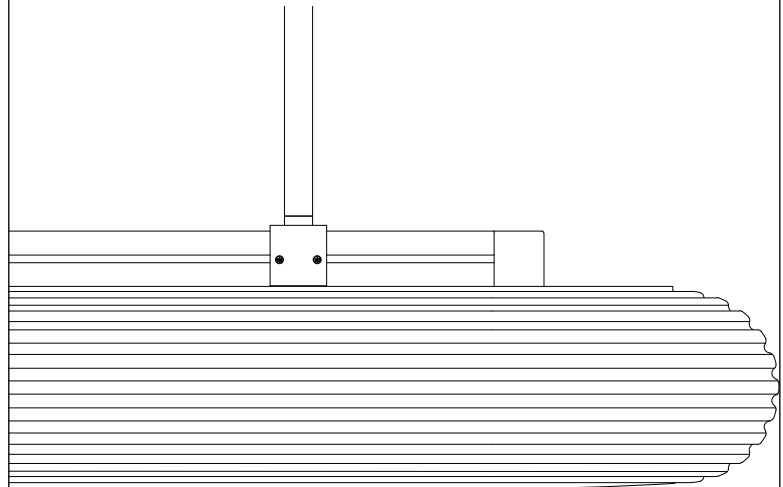

Saga Pendant, Solo

Technical Specifications

Materials	Aluminum, LDPE
Product weight	16 lbs
Lead time	Pre-order
Integrated LED	3,578 lm / 1800 K - 3000 K / 50.2 W 95+ CRI / warm on dim
Dimmer	TRIAC / ELV / 0-10V
Stem length	6 ft before a seam
Input Voltage	120-277V
Certifications	ETL listed, damp-rated

Notes

1. 82.5 inch OAL is included in the price of this fixture. Additional length is priced per 6 ft.
2. The minimum OAH for this fixture is 15 inches, and the maximum with no seam is 82.5 inches. With an additional stem(s) the maximum OAH is 224 inches with the seam at 72 inches.
3. Stems are cut on-site by the installer, a pipe cutter is provided with the fixture.
4. The LED lifetime is 50,000 hours.
5. The driver is contained within the fixture and only the larger canopy provided with the fixture requires a connection to a junction box.
6. If installing on a sloped ceiling please inquire for customization.

Updated November 1, 2023

Front View

Bottom View

Side View

Stem Detail

Stem Detail

Isometric View

Large canopy
connects to J-box.