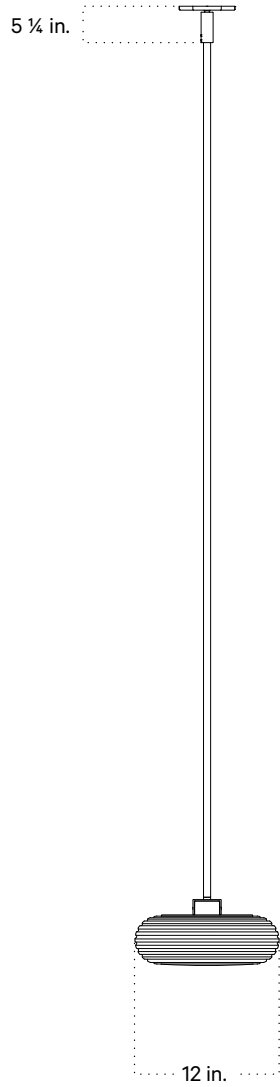

Saga Pendant, Solo

Technical Specifications

Materials	Aluminum, LDPE
Product weight	16 lbs
Lead time	Pre-order
Integrated LED	3,578 lm / 1800 K - 3000 K / 50.2 W 95+ CRI / warm on dim
Dimmer	TRIAC / ELV / 0-10V
Stem length	6 ft before a seam
Input Voltage	120-277V
Certifications	ETL listed, damp-rated

Notes

1. 82.5 inch OAL is included in the price of this fixture. Additional length is priced per 6 ft.
2. The minimum OAH for this fixture is 15 inches, and the maximum with no seam is 82.5 inches. With an additional stem(s) the maximum OAH is 224 inches with the seam at 72 inches.
3. Stems are cut on-site by the installer, a pipe cutter is provided with the fixture.
4. The LED lifetime is 50,000 hours.
5. The driver is contained within the fixture and only the larger canopy provided with the fixture requires a connection to a junction box.
6. If installing on a sloped ceiling please inquire for customization.

Updated November 1, 2023

Front View

Bottom View

Side View

Stem Detail

Stem Detail

Isometric View

Large canopy
connects to J-box.