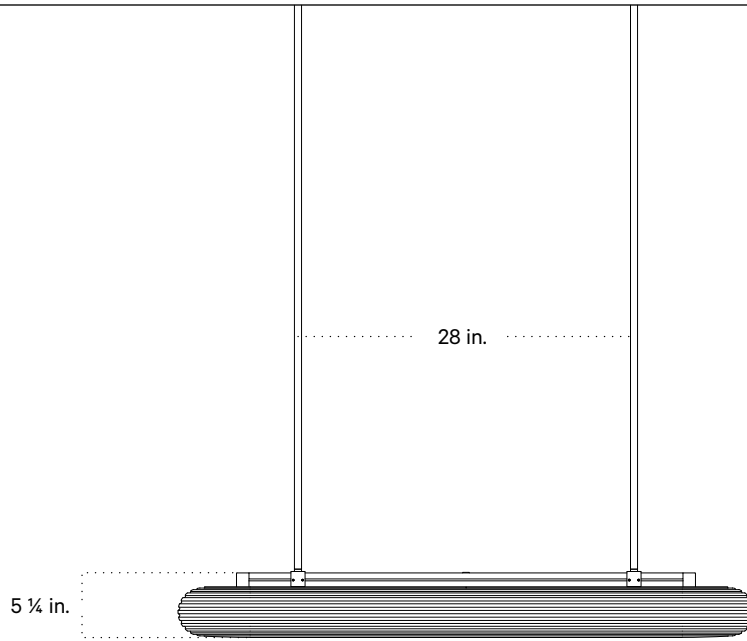

Saga Pendant, Solo

Technical Specifications

Materials	Aluminum, LDPE
Product weight	16 lbs
Lead time	Pre-order
Integrated LED	3,578 lm / 1800 K - 3000 K / 50.2 W 95+ CRI / warm on dim
Dimmer	TRIAC / ELV / 0-10V
Stem length	6 ft before a seam
Input Voltage	120-277V
Certifications	ETL listed, damp-rated

Notes

1. 82.5 inch OAL is included in the price of this fixture. Additional length is priced per 6 ft.
2. The minimum OAH for this fixture is 15 inches, and the maximum with no seam is 82.5 inches. With an additional stem(s) the maximum OAH is 224 inches with the seam at 72 inches.
3. Stems are cut on-site by the installer, a pipe cutter is provided with the fixture.
4. The LED lifetime is 50,000 hours.
5. The driver is contained within the fixture and only the larger canopy provided with the fixture requires a connection to a junction box.
6. If installing on a sloped ceiling please inquire for customization.

Updated November 1, 2023

Front View

Bottom View

Side View

Stem Detail

Stem Detail

Isometric View

Large canopy
connects to J-box.