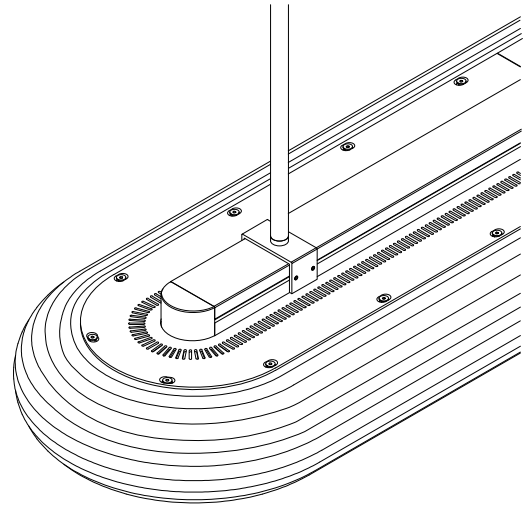

Saga Pendant, Solo

Technical Specifications

Materials	Aluminum, LDPE
Product weight	16 lbs
Lead time	Pre-order
Integrated LED	3,578 lm / 1800 K - 3000 K / 50.2 W 95+ CRI / warm on dim
Dimmer	TRIAC / ELV / 0-10V
Stem length	6 ft before a seam
Input Voltage	120-277V
Certifications	ETL listed, damp-rated

Notes

1. 82.5 inch OAL is included in the price of this fixture. Additional length is priced per 6 ft.
2. The minimum OAH for this fixture is 15 inches, and the maximum with no seam is 82.5 inches. With an additional stem(s) the maximum OAH is 224 inches with the seam at 72 inches.
3. Stems are cut on-site by the installer, a pipe cutter is provided with the fixture.
4. The LED lifetime is 50,000 hours.
5. The driver is contained within the fixture and only the larger canopy provided with the fixture requires a connection to a junction box.
6. If installing on a sloped ceiling please inquire for customization.

Updated November 1, 2023

Front View

Bottom View

Side View

Stem Detail

Stem Detail

Isometric View

Large canopy
connects to J-box.