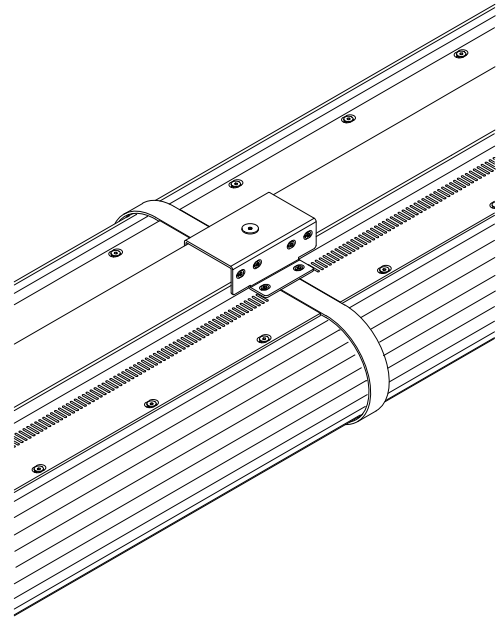

Saga Pendant, Trio

Technical Specifications

Materials	Aluminum, LDPE
Product weight	29 lbs
Lead time	Pre-order
Integrated LED	6,977.1 lm / 1800 K - 3000 K / 97.9 W 95+ CRI / warm on dim
Dimmer	TRIAC / ELV / 0-10V
Stem length	6 ft before a seam
Input Voltage	120-277V
Certifications	ETL listed, damp-rated

Notes

1. 82.5 inch OAL is included in the price of this fixture. Additional length is priced per 6 ft.
2. The minimum OAH for this fixture is 15 inches, and the maximum with no seam is 82.5 inches. With an additional stem(s) the maximum OAH is 224 inches with the seam at 72 inches.
3. Stems are cut on-site by the installer, a pipe cutter is provided with the fixture.
4. The LED lifetime is 50,000 hours.
5. The driver is contained within the fixture and only the larger canopy provided with the fixture requires a connection to a junction box.
6. If installing on a sloped ceiling please inquire for customization.

Updated November 1, 2023

Front View

Bottom View

Side View

Connection Detail

Connection Detail

Isometric View

Large canopy
connects to J-box.