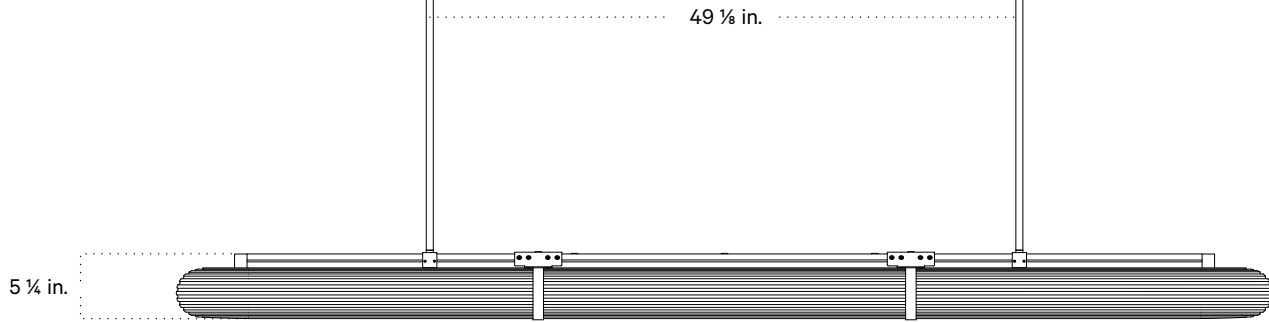

Saga Pendant, Trio

Technical Specifications

Materials	Aluminum, LDPE
Product weight	29 lbs
Lead time	Pre-order
Integrated LED	6,977.1 lm / 1800 K - 3000 K / 97.9 W 95+ CRI / warm on dim
Dimmer	TRIAC / ELV / 0-10V
Stem length	6 ft before a seam
Input Voltage	120-277V
Certifications	ETL listed, damp-rated

Notes

1. 82.5 inch OAL is included in the price of this fixture. Additional length is priced per 6 ft.
2. The minimum OAH for this fixture is 15 inches, and the maximum with no seam is 82.5 inches. With an additional stem(s) the maximum OAH is 224 inches with the seam at 72 inches.
3. Stems are cut on-site by the installer, a pipe cutter is provided with the fixture.
4. The LED lifetime is 50,000 hours.
5. The driver is contained within the fixture and only the larger canopy provided with the fixture requires a connection to a junction box.
6. If installing on a sloped ceiling please inquire for customization.

Updated November 1, 2023

Front View

Bottom View

Side View

Connection Detail

Connection Detail

Isometric View

Large canopy
connects to J-box.