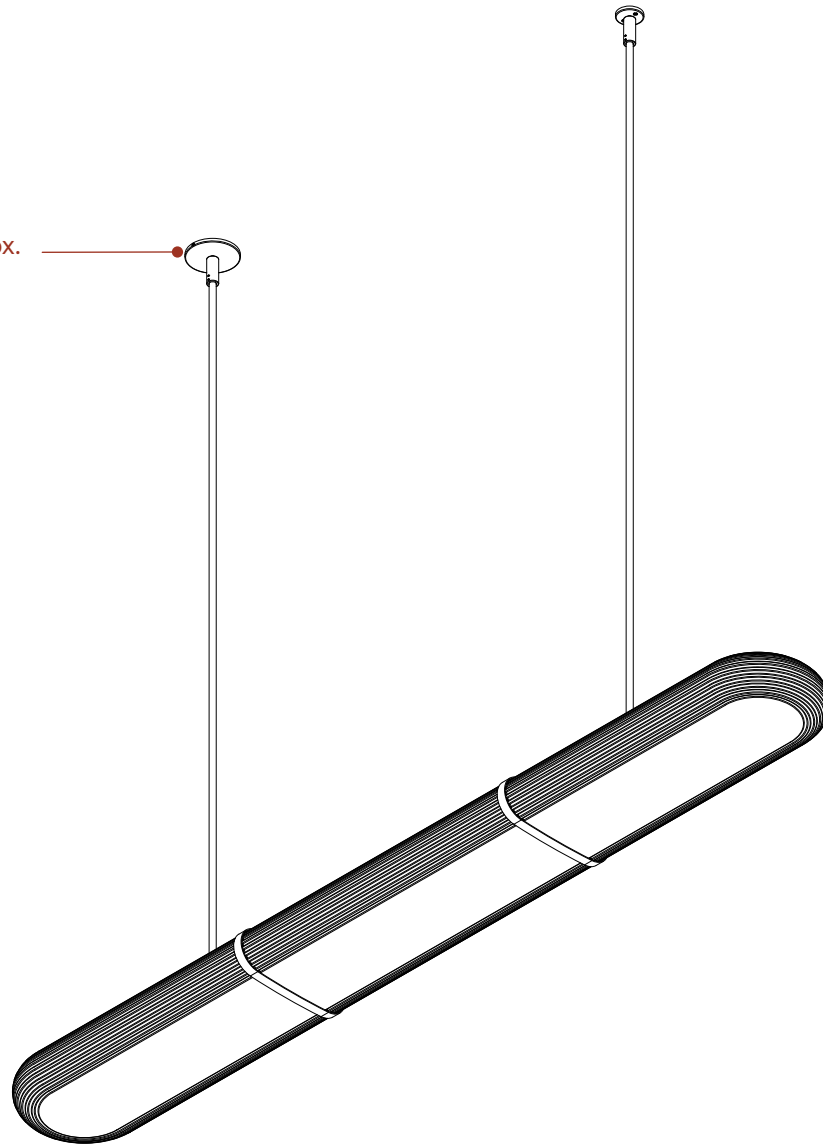

Saga Pendant, Trio

Technical Specifications

Materials	Aluminum, LDPE
Product weight	29 lbs
Lead time	Pre-order
Integrated LED	6,977.1 lm / 1800 K - 3000 K / 97.9 W 95+ CRI / warm on dim
Dimmer	TRIAC / ELV / 0-10V
Stem length	6 ft before a seam
Input Voltage	120-277V
Certifications	ETL listed, damp-rated

Notes

1. 82.5 inch OAL is included in the price of this fixture. Additional length is priced per 6 ft.
2. The minimum OAH for this fixture is 15 inches, and the maximum with no seam is 82.5 inches. With an additional stem(s) the maximum OAH is 224 inches with the seam at 72 inches.
3. Stems are cut on-site by the installer, a pipe cutter is provided with the fixture.
4. The LED lifetime is 50,000 hours.
5. The driver is contained within the fixture and only the larger canopy provided with the fixture requires a connection to a junction box.
6. If installing on a sloped ceiling please inquire for customization.

Updated November 1, 2023

Front View

Bottom View

Side View

Connection Detail

Connection Detail

Isometric View

Large canopy
connects to J-box.