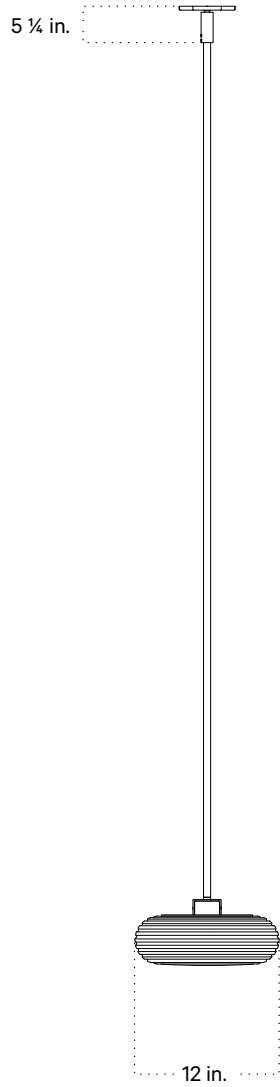

Saga Pendant, Trio

Technical Specifications

Materials	Aluminum, LDPE
Product weight	29 lbs
Lead time	Pre-order
Integrated LED	6,977.1 lm / 1800 K - 3000 K / 97.9 W 95+ CRI / warm on dim
Dimmer	TRIAC / ELV / 0-10V
Stem length	6 ft before a seam
Input Voltage	120-277V
Certifications	ETL listed, damp-rated

Notes

1. 82.5 inch OAL is included in the price of this fixture. Additional length is priced per 6 ft.
2. The minimum OAH for this fixture is 15 inches, and the maximum with no seam is 82.5 inches. With an additional stem(s) the maximum OAH is 224 inches with the seam at 72 inches.
3. Stems are cut on-site by the installer, a pipe cutter is provided with the fixture.
4. The LED lifetime is 50,000 hours.
5. The driver is contained within the fixture and only the larger canopy provided with the fixture requires a connection to a junction box.
6. If installing on a sloped ceiling please inquire for customization.

Updated November 1, 2023

Front View

Bottom View

Side View

Connection Detail

Connection Detail

Isometric View

Large canopy
connects to J-box.