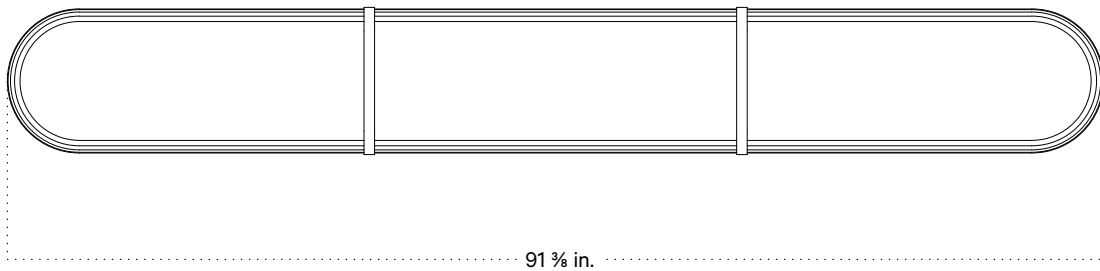

Saga Pendant, Trio

Technical Specifications

Materials	Aluminum, LDPE
Product weight	29 lbs
Lead time	Pre-order
Integrated LED	6,977.1 lm / 1800 K - 3000 K / 97.9 W 95+ CRI / warm on dim
Dimmer	TRIAC / ELV / 0-10V
Stem length	6 ft before a seam
Input Voltage	120-277V
Certifications	ETL listed, damp-rated

Notes

1. 82.5 inch OAL is included in the price of this fixture. Additional length is priced per 6 ft.
2. The minimum OAH for this fixture is 15 inches, and the maximum with no seam is 82.5 inches. With an additional stem(s) the maximum OAH is 224 inches with the seam at 72 inches.
3. Stems are cut on-site by the installer, a pipe cutter is provided with the fixture.
4. The LED lifetime is 50,000 hours.
5. The driver is contained within the fixture and only the larger canopy provided with the fixture requires a connection to a junction box.
6. If installing on a sloped ceiling please inquire for customization.

Updated November 1, 2023

Front View

Bottom View

Side View

Connection Detail

Connection Detail

Isometric View

Large canopy
connects to J-box.