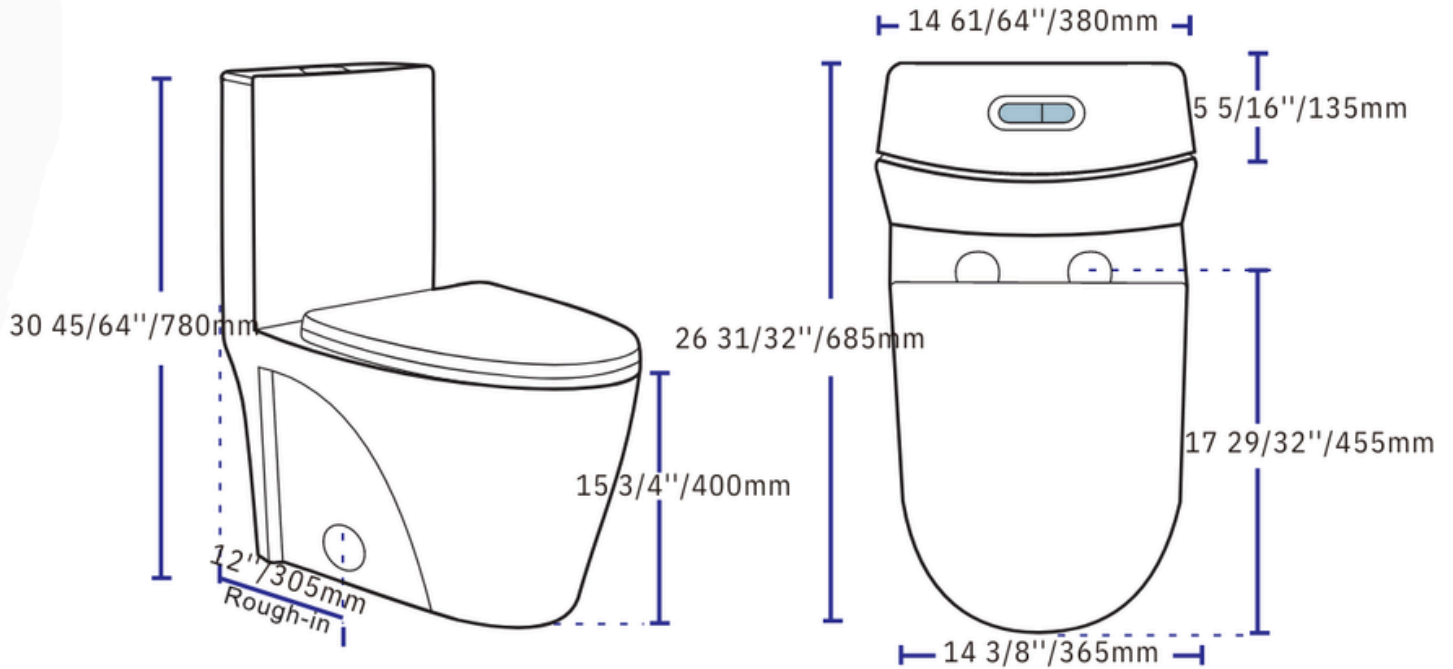

PL-12011 *Vortex Series* Toilet

Features

- Vortex Siphonic Rimless Flush Technology
- High-Efficiency Dual Flush (1.6 gpf / 0.8 gpf)
- MaP Premium Rated
- Sleek One-Piece Design
- Soft-Close Seat Included
- Easy Clean Sides
- Large Side Holes for Easy Installation

For the most current Specification Sheet, go to www.buildpelican.com

PL-12011 Vortex Series Toilet

Technical Information

All product dimensions are nominal

Size: 26 31/32" x 14 61/64" x 30 45/64"

Seat Height: 15 3/4"

Trapway: 2" Fully Glazed

Rough-In: 12"

Flush Type: High-Efficiency Dual Flush (1.6 gpf / 0.8 gpf)

Flush Technology: Vortex Siphonic Rimless Flush

Maximum Flush Performance (MaP): 1000g

Installation Information