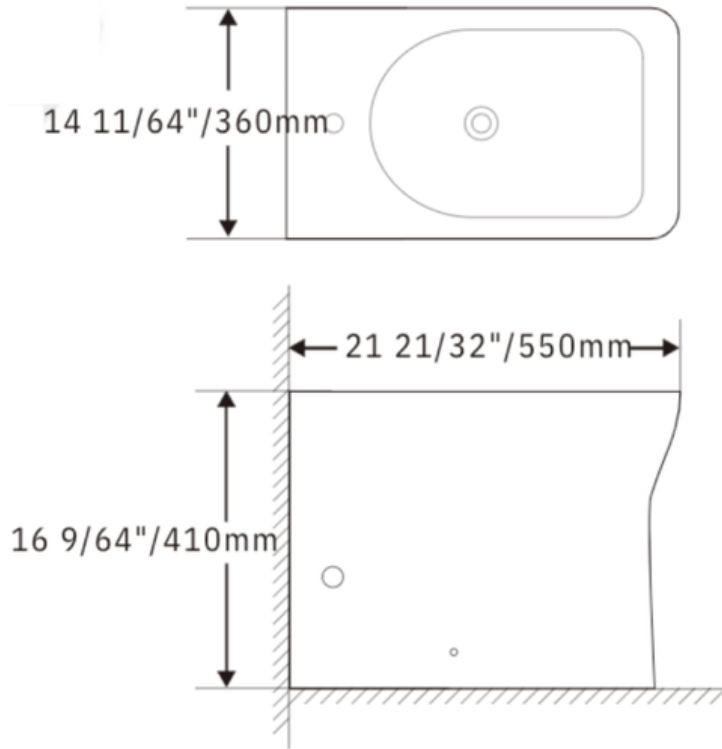

Material

- Vitreous China

Available Color/Finishes
Intended for reference only

Color	Description
<input type="checkbox"/>	White

PL-12248
Vortex Series
Floor Standing Bidet

Technical Information

All product dimensions are nominal

Size: 21 21/32" x 14 11/64" x 16 9/64"

Faucet: Single-Hole, Center Set
Faucet Sold Separately

Installation Information

Install this product according to the installation instructions.
Includes all hardware for installation.